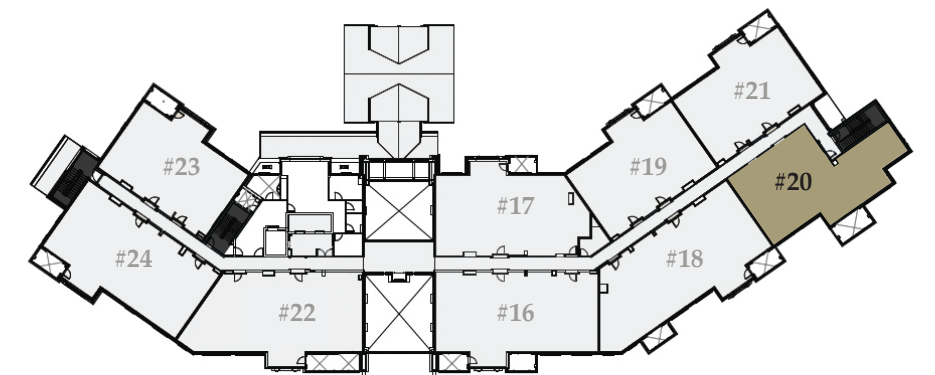

Residence 16

2,437 sq. ft. / Bedrooms: 4 / Bathrooms: 4 / Lock-off / Level 4

Residence 17

2,198 sq. ft. / Bedrooms: 3 / Bathrooms: 3 / Lock-off / Level 4

Residence 18

2,713 sq. ft. / Bedrooms: 4 / Bathrooms: 4 / Lock-off / Level 4

Residence 19

1,955 sq. ft. / Bedrooms: 3 / Bathrooms: 3 / Lock-off / Level 4

Residence 20

2,068 sq. ft. / Bedrooms: 3 / Bathrooms: 3 / Lock-off / Level 4

Residence 21

1,985 sq. ft. / Bedrooms: 3 / Bathrooms: 3 / Lock-off / Level 4