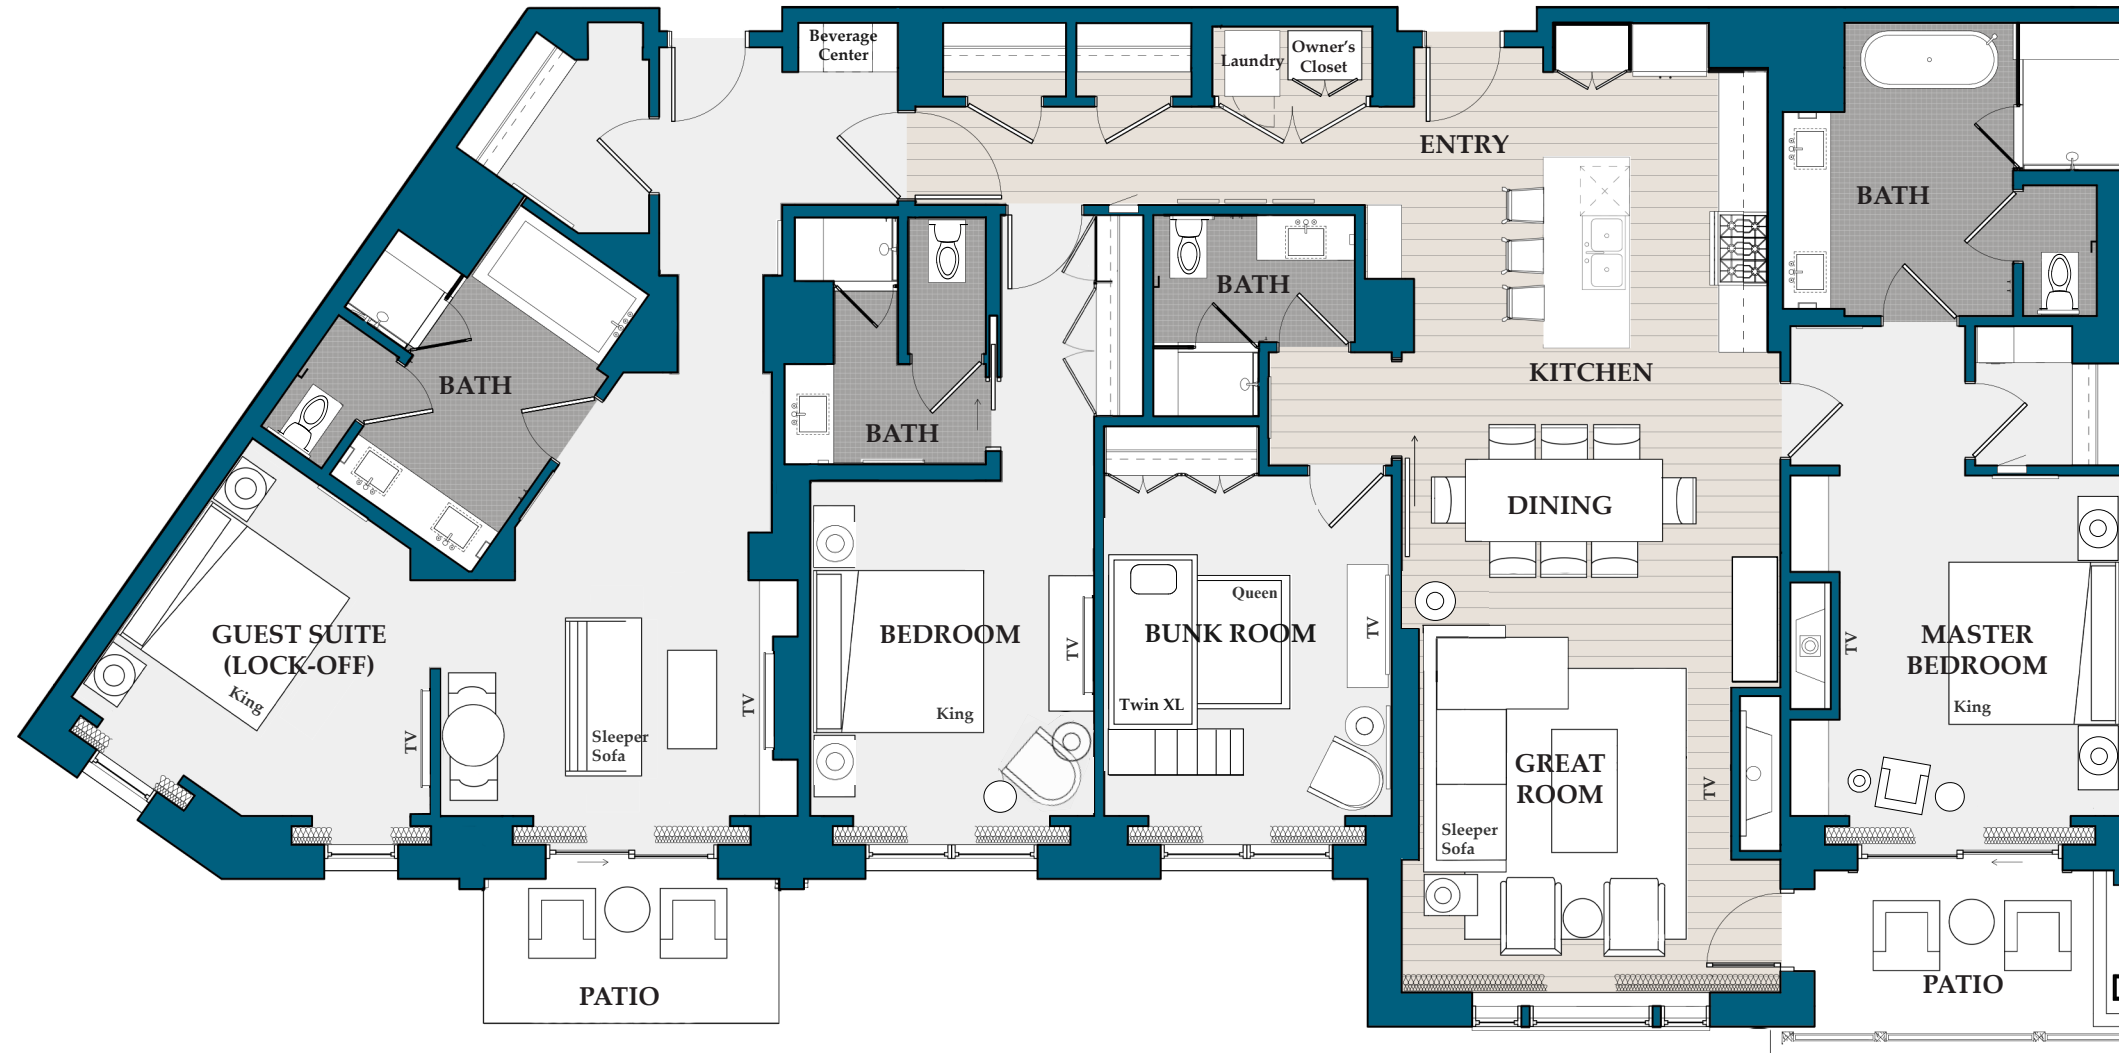

Residence 7

2,437 sq. ft. / Bedrooms: 4 / Bathrooms: 4 / Lock-off / Level 3

Residence 8

2,229 sq. ft. / Bedrooms: 3 / Bathrooms: 3 / Lock-off / Level 3

Residence 9

2,712 sq. ft. / Bedrooms: 4 / Bathrooms: 4 / Lock-off / Level 3

Residence 10

1,955 sq. ft. / Bedrooms: 3 / Bathrooms: 3 / Lock-off / Level 3

Residence 11

2,068 sq. ft. / Bedrooms: 3 / Bathrooms: 3 / Lock-off / Level 3

Residence 12

1,985 sq. ft. / Bedrooms: 3 / Bathrooms: 3 / Lock-off / Level 3

Residence 13

2,478 sq. ft. / Bedrooms: 4 / Bathrooms: 4 / Lock-off / Level 3

Residence 14

1,995 sq. ft. / Bedrooms: 3 / Bathrooms: 3 / Lock-off / Level 3

Residence 15

2,462 sq. ft. / Bedrooms: 4 / Bathrooms: 4 / Lock-off / Level 3