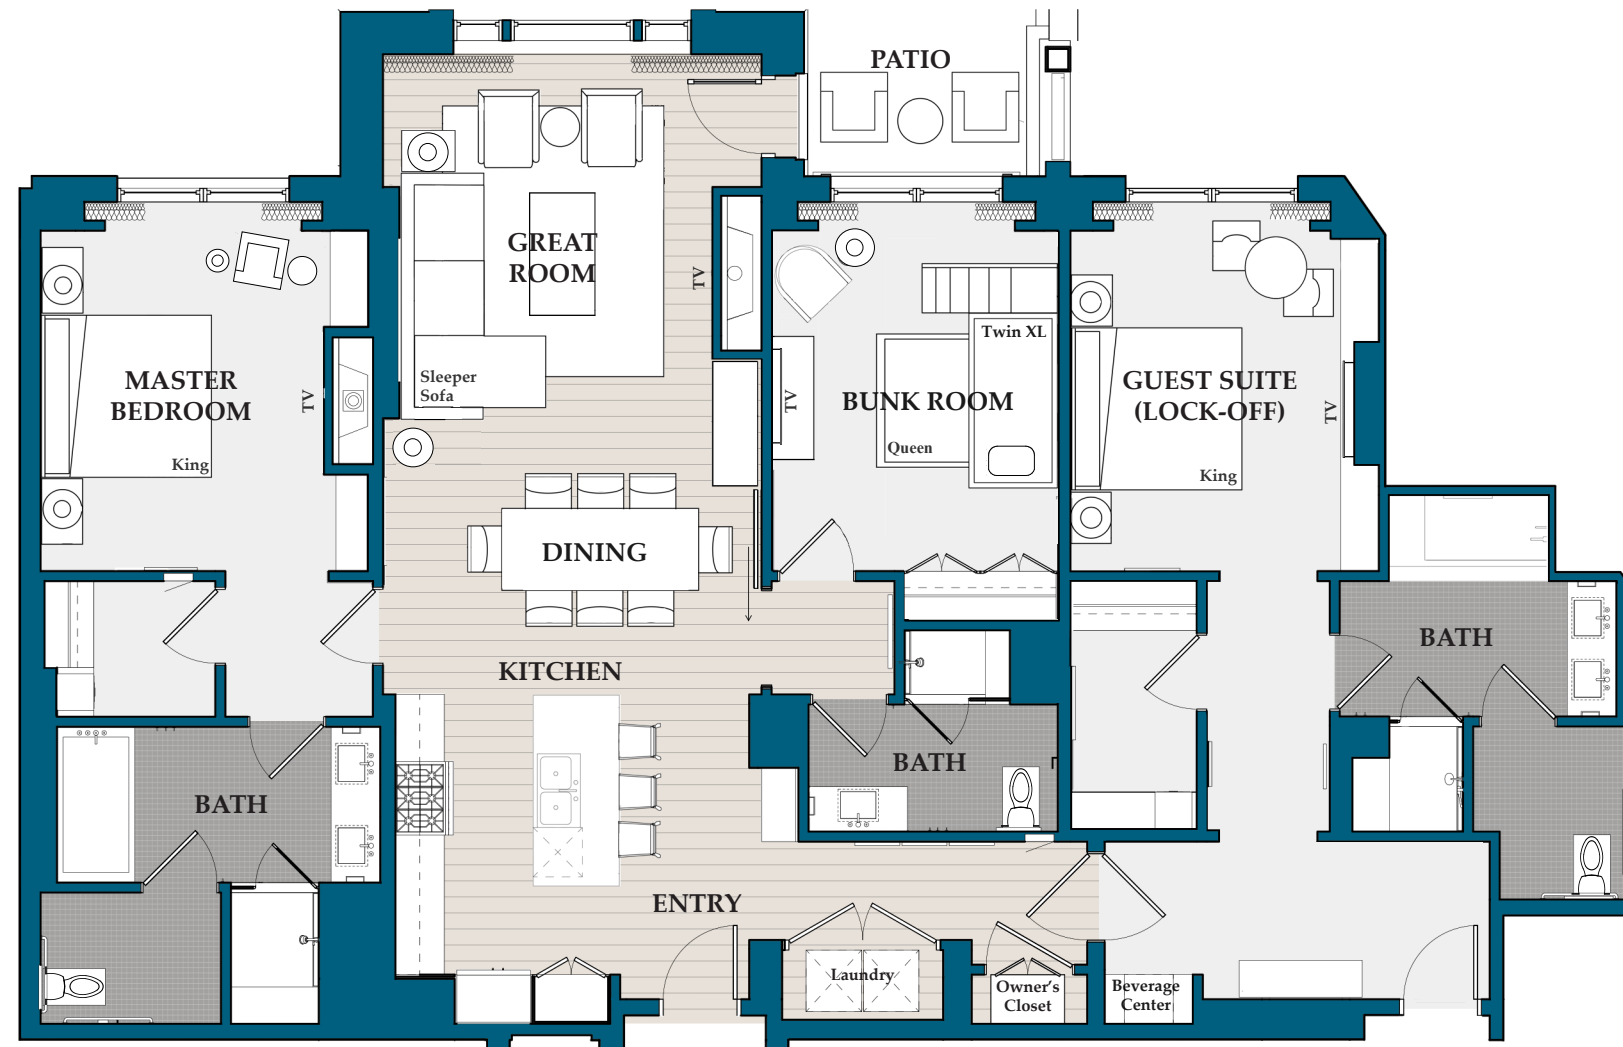

Residence 1

2,752 sq. ft. / Bedrooms: 4 / Bathrooms: 4 / Lock-off / Level 2

Residence 2

2,460 sq. ft. / Bedrooms: 4 / Bathrooms: 4 / Lock-off / Level 2

Residence 3

2,742 sq. ft. / Bedrooms: 4 / Bathrooms: 4 / Lock-off / Level 2

Residence 4

1,973 sq. ft. / Bedrooms: 3 / Bathrooms: 3 / Lock-off / Level 2

Residence 5

2,068 sq. ft. / Bedrooms: 3 / Bathrooms: 3 / Lock-off / Level 2

Residence 6

1,995 sq. ft. / Bedrooms: 3 / Bathrooms: 3 / Lock-off / Level 2

Residence 7

2,437 sq. ft. / Bedrooms: 4 / Bathrooms: 4 / Lock-off / Level 3

Residence 8

2,229 sq. ft. / Bedrooms: 3 / Bathrooms: 3 / Lock-off / Level 3

Residence 9

2,712 sq. ft. / Bedrooms: 4 / Bathrooms: 4 / Lock-off / Level 3

Residence 10

1,955 sq. ft. / Bedrooms: 3 / Bathrooms: 3 / Lock-off / Level 3

Residence 11

2,068 sq. ft. / Bedrooms: 3 / Bathrooms: 3 / Lock-off / Level 3

Residence 12

1,985 sq. ft. / Bedrooms: 3 / Bathrooms: 3 / Lock-off / Level 3