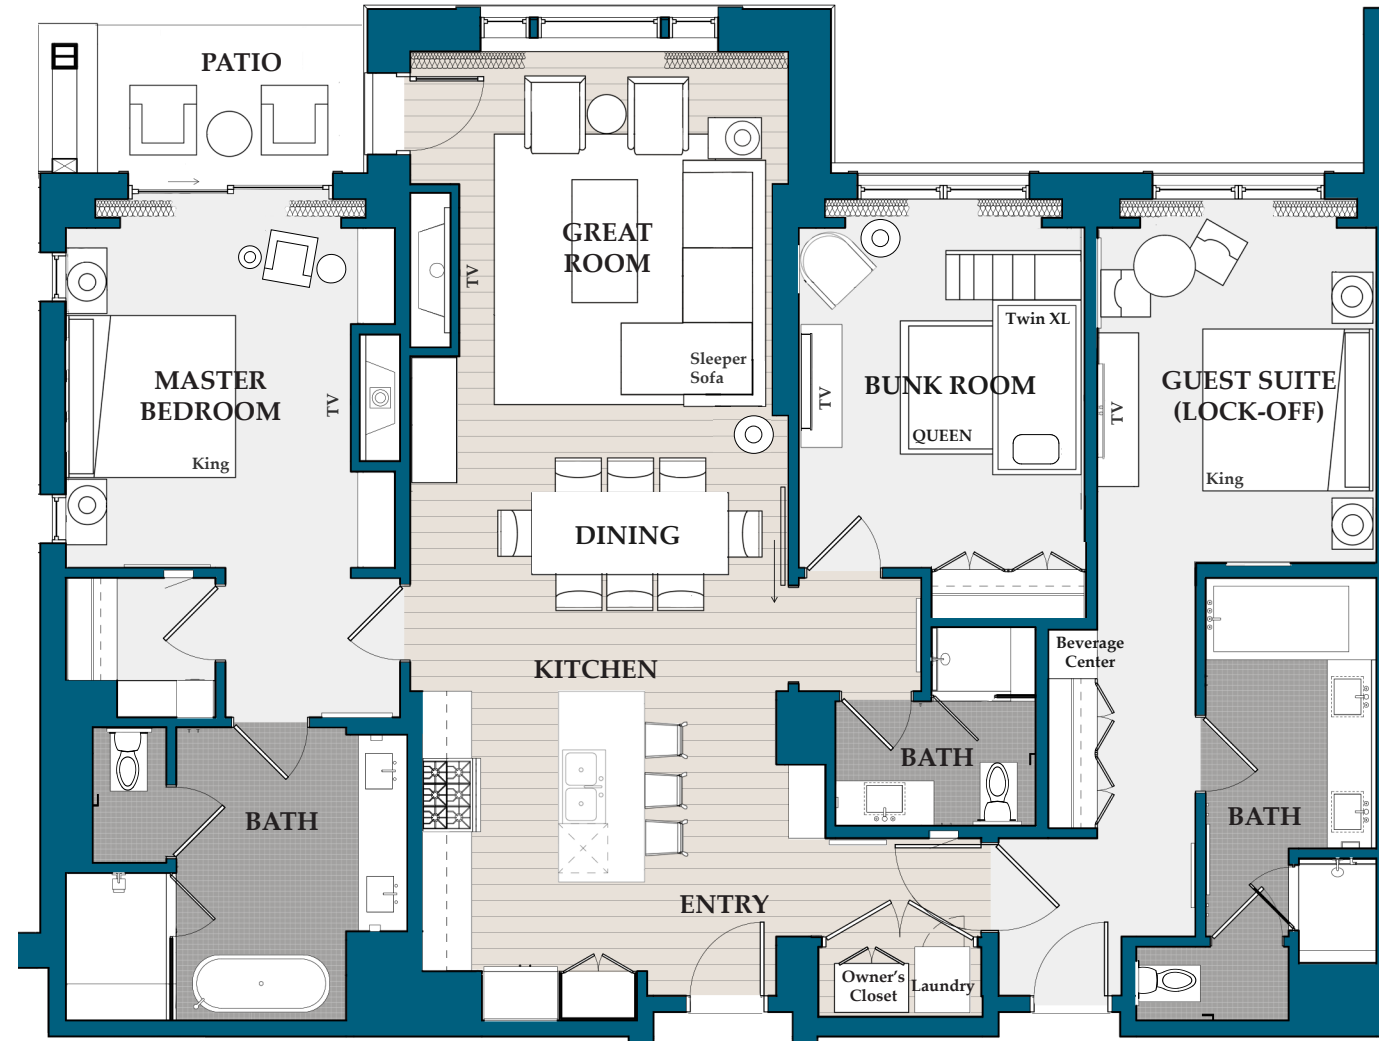

Residence 31

1,981 sq. ft. / Bedrooms: 3 / Bathrooms: 3 / Lock-off / Level 5