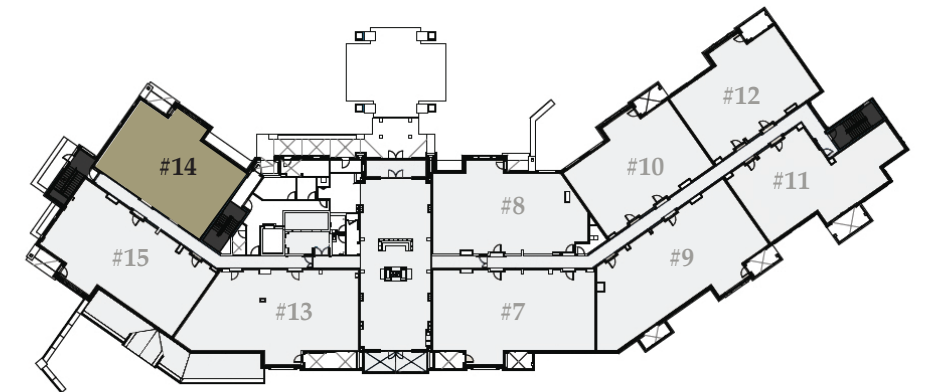

Residence 10

1,955 sq. ft. / Bedrooms: 3 / Bathrooms: 3 / Lock-off / Level 3

Residence 11

2,068 sq. ft. / Bedrooms: 3 / Bathrooms: 3 / Lock-off / Level 3

Residence 12

1,985 sq. ft. / Bedrooms: 3 / Bathrooms: 3 / Lock-off / Level 3

Residence 13

2,478 sq. ft. / Bedrooms: 4 / Bathrooms: 4 / Lock-off / Level 3

Residence 14

1,995 sq. ft. / Bedrooms: 3 / Bathrooms: 3 / Lock-off / Level 3

Residence 15

2,462 sq. ft. / Bedrooms: 4 / Bathrooms: 4 / Lock-off / Level 3