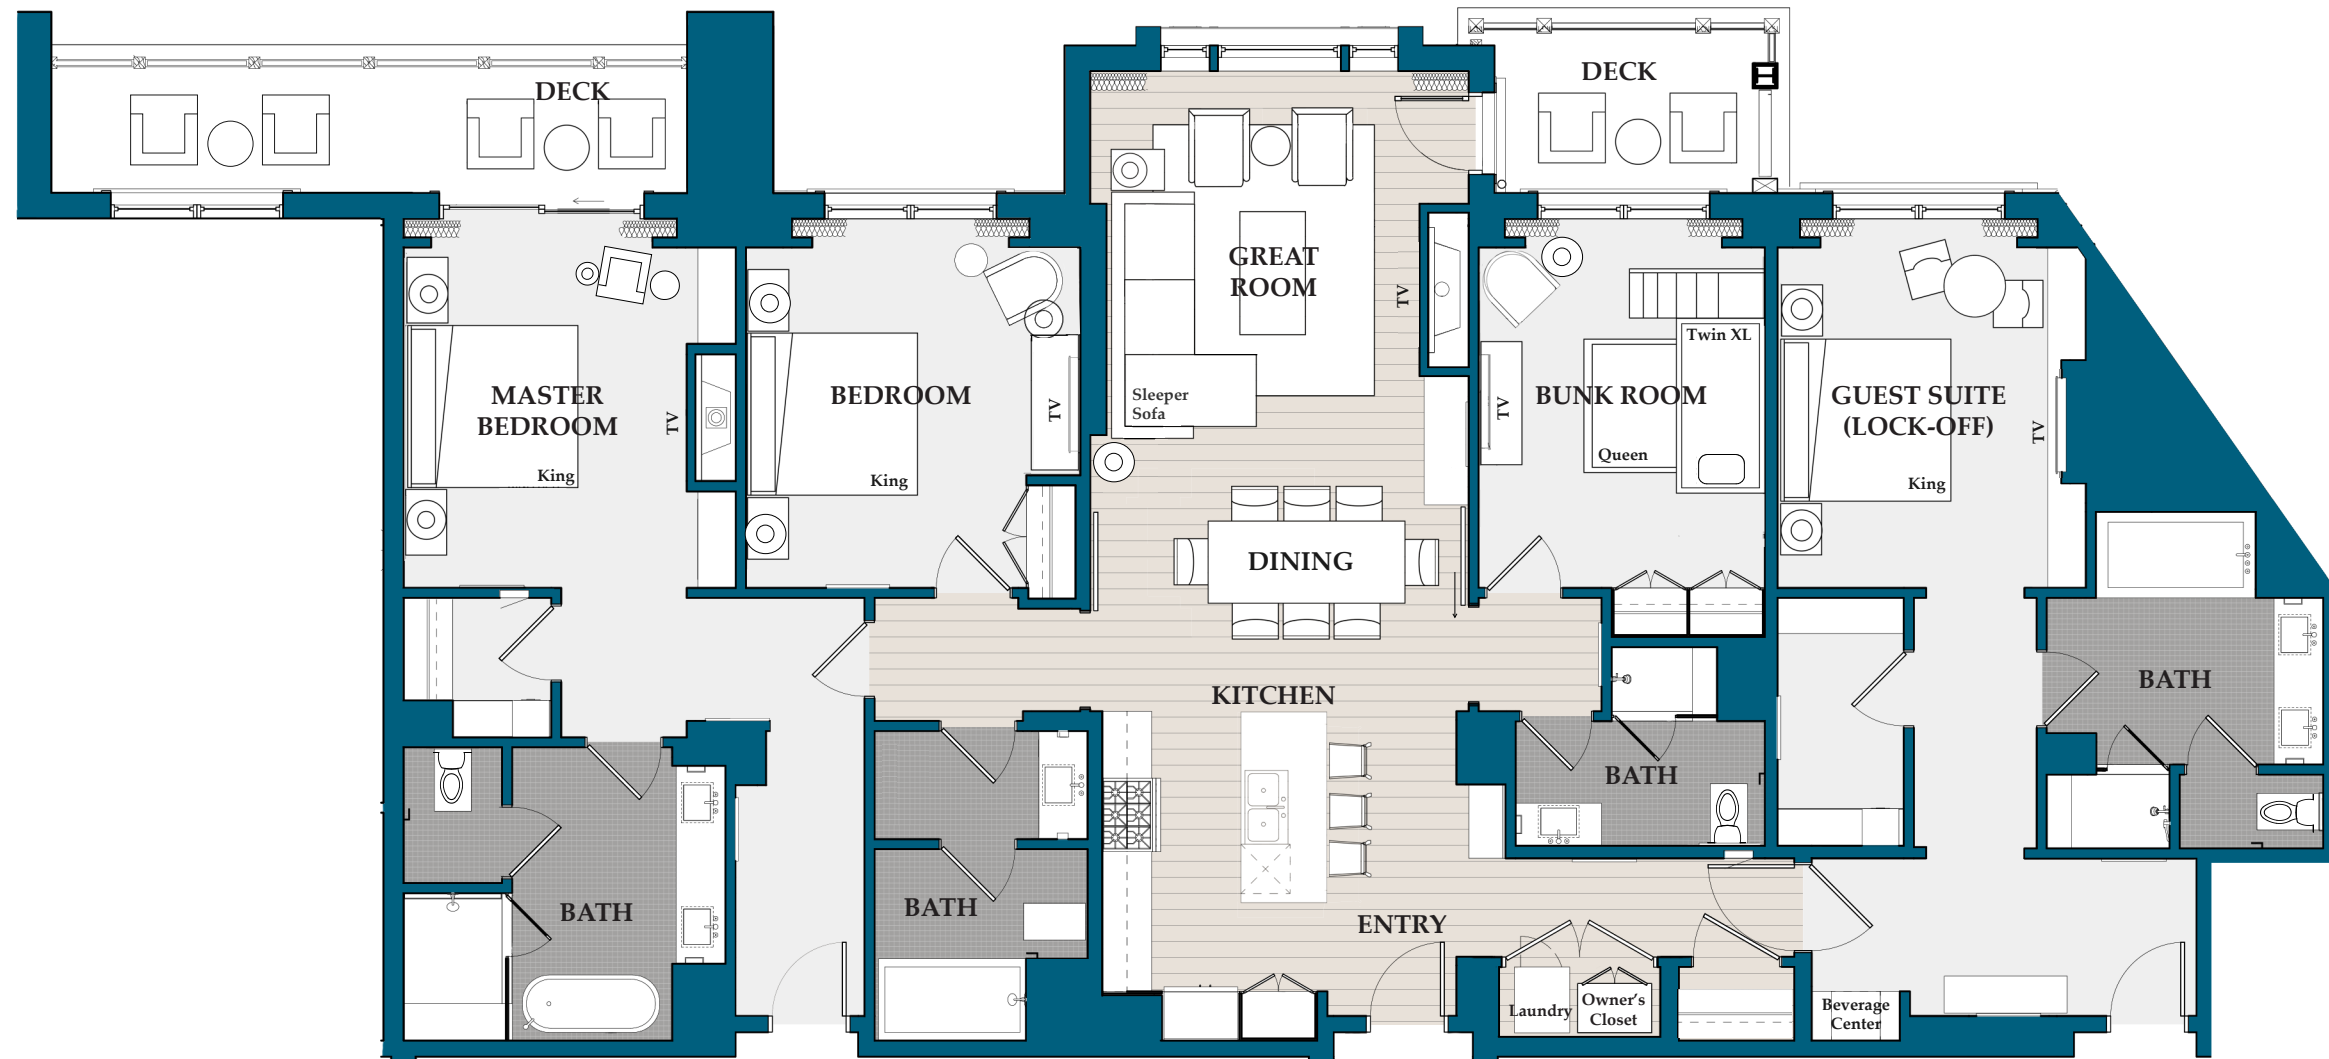

Residence 25

2,028 sq. ft. / Bedrooms: 3 / Bathrooms: 3 / Lock-off / Level 5

Residence 26

2,728 sq. ft. / Bedrooms: 4 / Bathrooms: 4 / Lock-off / Level 5

M
**MONTAGE
RESIDENCES**
BIG SKY

Residence 27

2,680 sq. ft. / Bedrooms: 4 / Bathrooms: 4 / Lock-off / Level 5

Residence 28

1,976 sq. ft. / Bedrooms: 3 / Bathrooms: 3 / Lock-off / Level 5

Residence 29

1,973 sq. ft. / Bedrooms: 3 / Bathrooms: 3 / Lock-off / Level 5

M
MONTAGE
RESIDENCES
BIG SKY

Residence 30

2,061 sq. ft. / Bedrooms: 3 / Bathrooms: 3 / Lock-off / Level 5