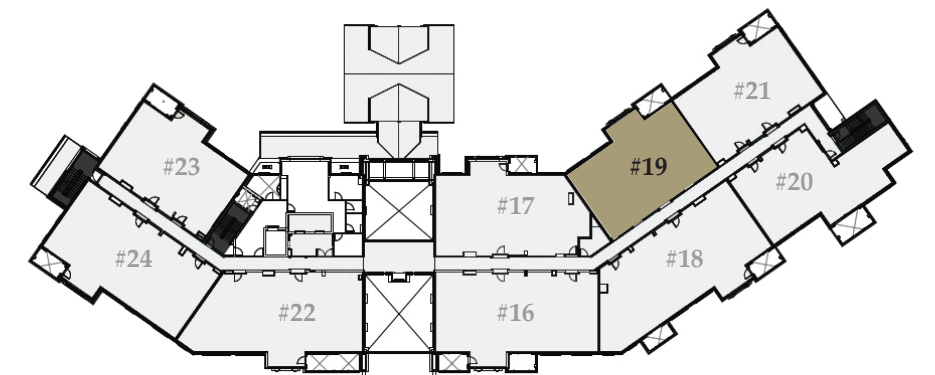

Residence 16

2,437 sq. ft. / Bedrooms: 4 / Bathrooms: 4 / Lock-off / Level 4

Residence 17

2,198 sq. ft. / Bedrooms: 3 / Bathrooms: 3 / Lock-off / Level 4

Residence 18

2,713 sq. ft. / Bedrooms: 4 / Bathrooms: 4 / Lock-off / Level 4

Residence 19

1,955 sq. ft. / Bedrooms: 3 / Bathrooms: 3 / Lock-off / Level 4

Residence 20

2,068 sq. ft. / Bedrooms: 3 / Bathrooms: 3 / Lock-off / Level 4

Residence 21

1,985 sq. ft. / Bedrooms: 3 / Bathrooms: 3 / Lock-off / Level 4