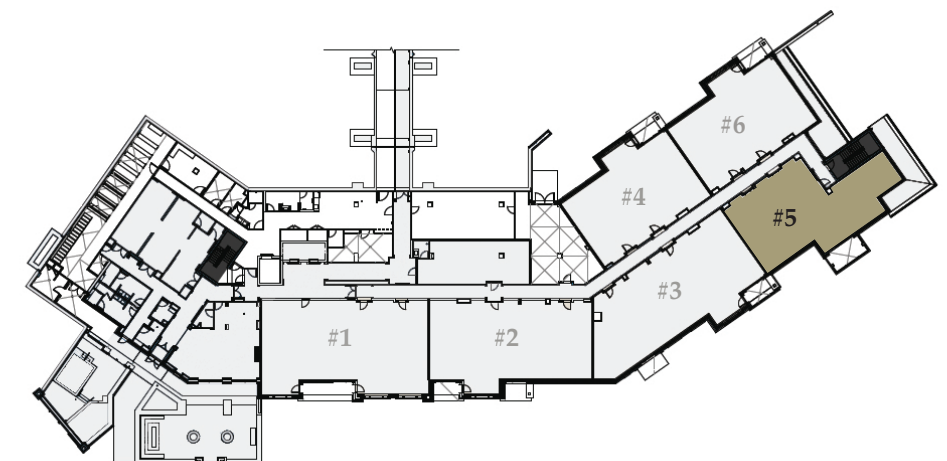

Residence 1

2,752 sq. ft. / Bedrooms: 4 / Bathrooms: 4 / Lock-off / Level 2

Residence 2

2,460 sq. ft. / Bedrooms: 4 / Bathrooms: 4 / Lock-off / Level 2

Residence 3

2,742 sq. ft. / Bedrooms: 4 / Bathrooms: 4 / Lock-off / Level 2

Residence 4

1,973 sq. ft. / Bedrooms: 3 / Bathrooms: 3 / Lock-off / Level 2

Residence 5

2,068 sq. ft. / Bedrooms: 3 / Bathrooms: 3 / Lock-off / Level 2

Residence 6

1,995 sq. ft. / Bedrooms: 3 / Bathrooms: 3 / Lock-off / Level 2