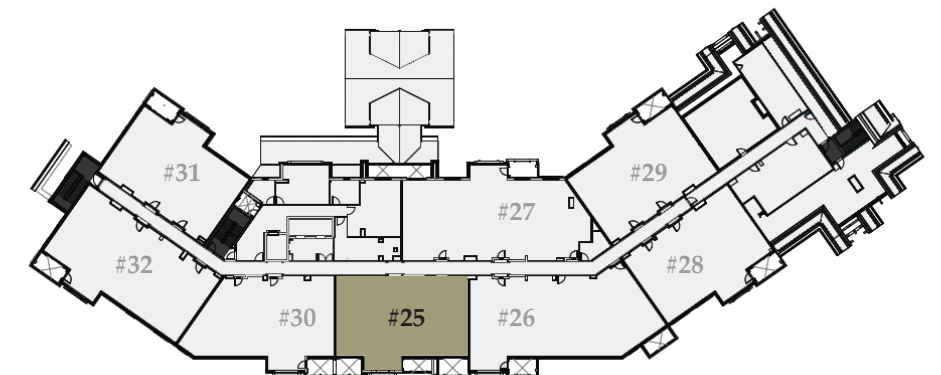

Residence 22

2,479 sq. ft. / Bedrooms: 4 / Bathrooms: 4 / Lock-off / Level 4

Residence 23

1,981 sq. ft. / Bedrooms: 3 / Bathrooms: 3 / Lock-off / Level 4

Residence 24

2,451 sq. ft. / Bedrooms: 4 / Bathrooms: 4 / Lock-off / Level 4

Residence 25

2,028 sq. ft. / Bedrooms: 3 / Bathrooms: 3 / Lock-off / Level 5

Residence 26

2,728 sq. ft. / Bedrooms: 4 / Bathrooms: 4 / Lock-off / Level 5

M
**MONTAGE
RESIDENCES**
BIG SKY

Residence 27

2,680 sq. ft. / Bedrooms: 4 / Bathrooms: 4 / Lock-off / Level 5