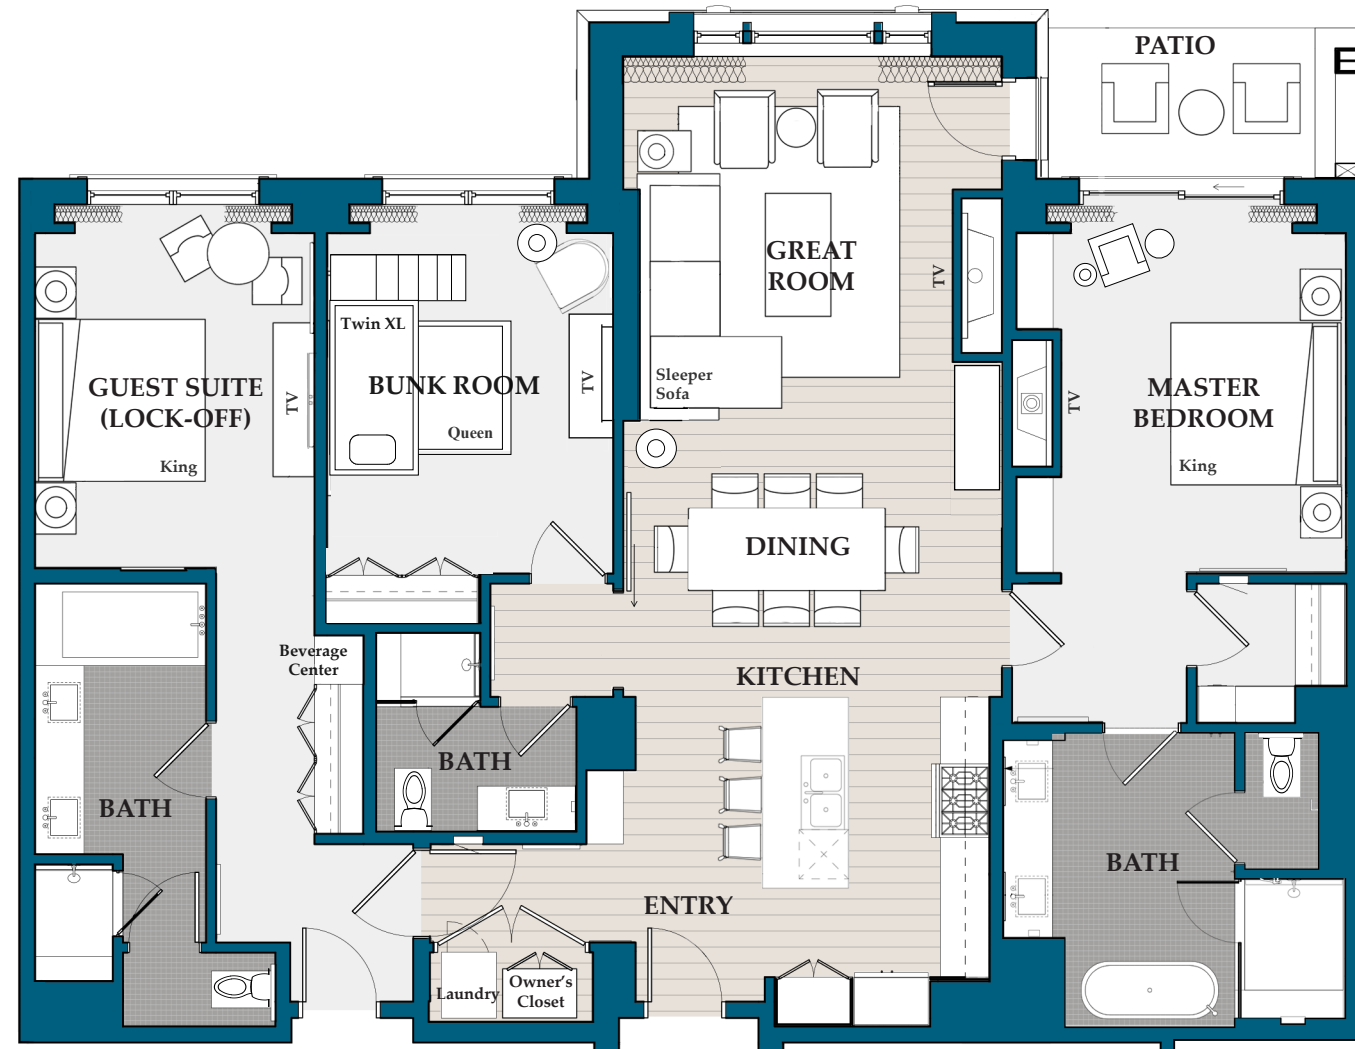

Residence 25

2,028 sq. ft. / Bedrooms: 3 / Bathrooms: 3 / Lock-off / Level 5

Residence 26

2,728 sq. ft. / Bedrooms: 4 / Bathrooms: 4 / Lock-off / Level 5

M
**MONTAGE
RESIDENCES**
BIG SKY

Residence 27

2,680 sq. ft. / Bedrooms: 4 / Bathrooms: 4 / Lock-off / Level 5

Residence 28

1,976 sq. ft. / Bedrooms: 3 / Bathrooms: 3 / Lock-off / Level 5

Residence 29

1,973 sq. ft. / Bedrooms: 3 / Bathrooms: 3 / Lock-off / Level 5

M
MONTAGE
RESIDENCES
BIG SKY

Residence 30

2,061 sq. ft. / Bedrooms: 3 / Bathrooms: 3 / Lock-off / Level 5