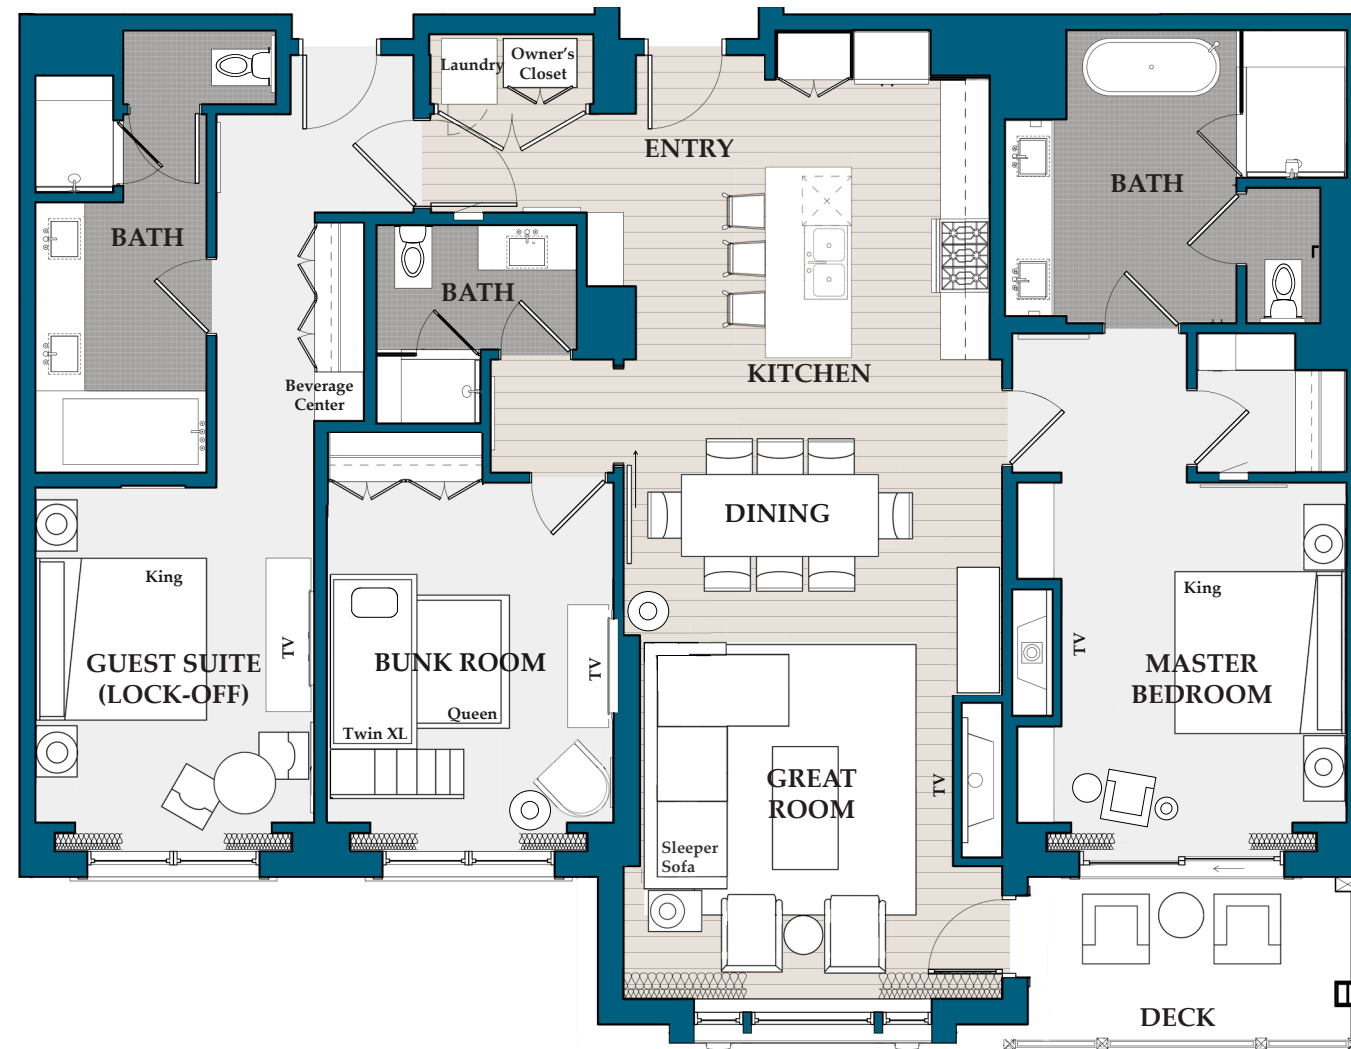

Residence 25

2,028 sq. ft. / Bedrooms: 3 / Bathrooms: 3 / Lock-off / Level 5

Residence 26

2,728 sq. ft. / Bedrooms: 4 / Bathrooms: 4 / Lock-off / Level 5

M
**MONTAGE
RESIDENCES**
BIG SKY

Residence 27

2,680 sq. ft. / Bedrooms: 4 / Bathrooms: 4 / Lock-off / Level 5

Residence 28

1,976 sq. ft. / Bedrooms: 3 / Bathrooms: 3 / Lock-off / Level 5

Residence 29

1,973 sq. ft. / Bedrooms: 3 / Bathrooms: 3 / Lock-off / Level 5

M
MONTAGE
RESIDENCES
BIG SKY

Residence 30

2,061 sq. ft. / Bedrooms: 3 / Bathrooms: 3 / Lock-off / Level 5