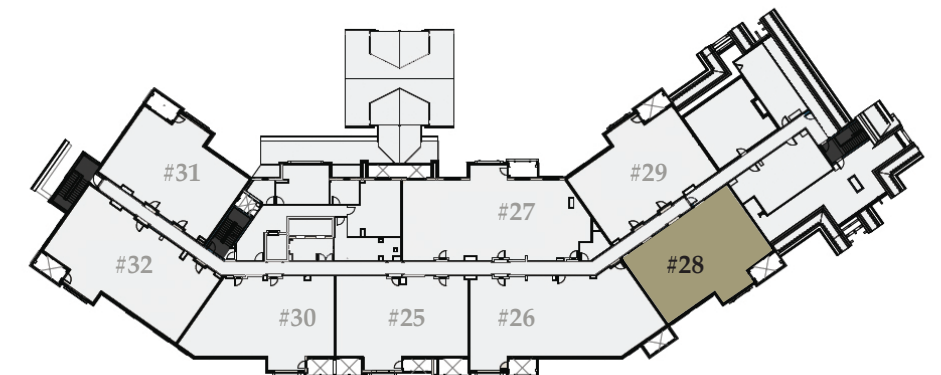

Residence 25

2,028 sq. ft. / Bedrooms: 3 / Bathrooms: 3 / Lock-off / Level 5

Residence 26

2,728 sq. ft. / Bedrooms: 4 / Bathrooms: 4 / Lock-off / Level 5

M
**MONTAGE
RESIDENCES**
BIG SKY

Residence 27

2,680 sq. ft. / Bedrooms: 4 / Bathrooms: 4 / Lock-off / Level 5

Residence 28

1,976 sq. ft. / Bedrooms: 3 / Bathrooms: 3 / Lock-off / Level 5

Residence 29

1,973 sq. ft. / Bedrooms: 3 / Bathrooms: 3 / Lock-off / Level 5

M
MONTAGE
RESIDENCES
BIG SKY

Residence 30

2,061 sq. ft. / Bedrooms: 3 / Bathrooms: 3 / Lock-off / Level 5