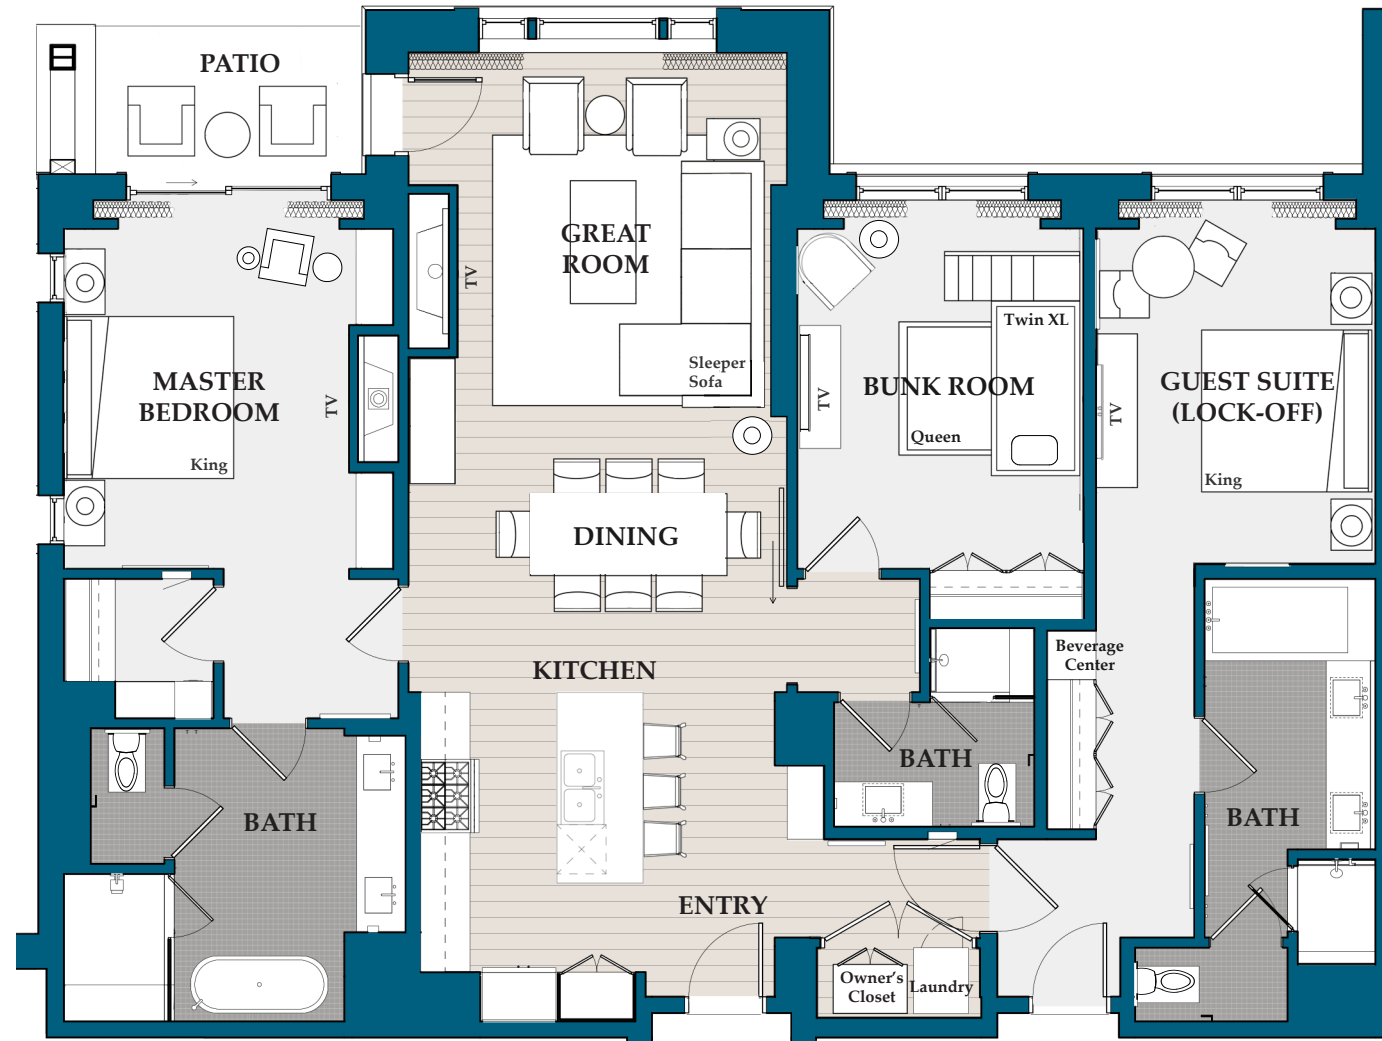

Residence 10

1,955 sq. ft. / Bedrooms: 3 / Bathrooms: 3 / Lock-off / Level 3

Residence 11

2,068 sq. ft. / Bedrooms: 3 / Bathrooms: 3 / Lock-off / Level 3

Residence 12

1,985 sq. ft. / Bedrooms: 3 / Bathrooms: 3 / Lock-off / Level 3

Residence 13

2,478 sq. ft. / Bedrooms: 4 / Bathrooms: 4 / Lock-off / Level 3

Residence 14

1,995 sq. ft. / Bedrooms: 3 / Bathrooms: 3 / Lock-off / Level 3

Residence 15

2,462 sq. ft. / Bedrooms: 4 / Bathrooms: 4 / Lock-off / Level 3