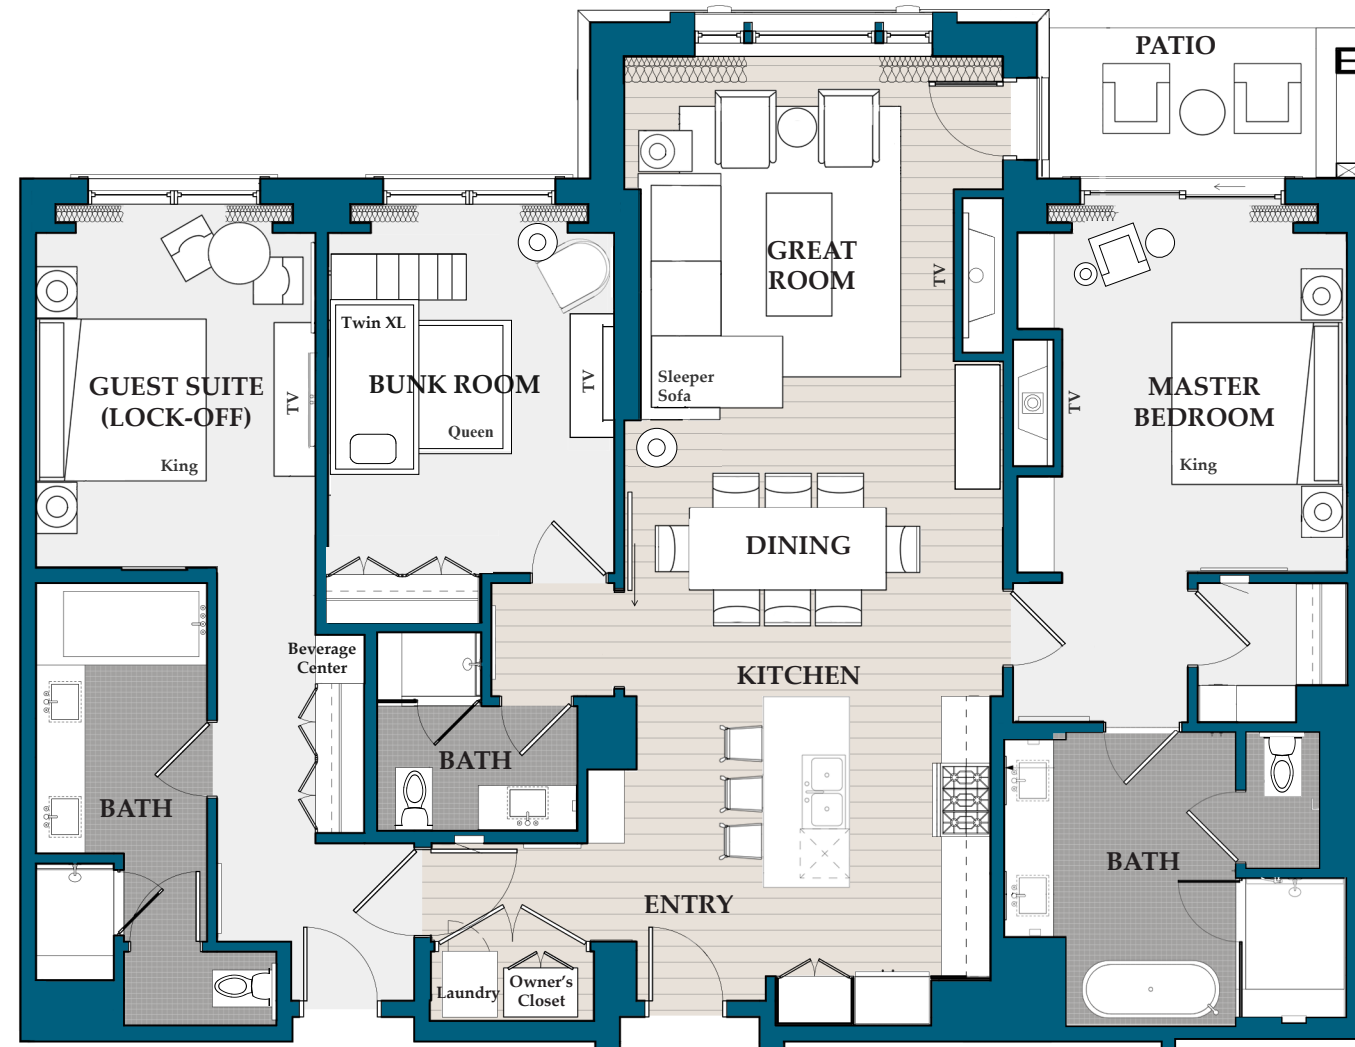

Residence 7

2,437 sq. ft. / Bedrooms: 4 / Bathrooms: 4 / Lock-off / Level 3

Residence 8

2,229 sq. ft. / Bedrooms: 3 / Bathrooms: 3 / Lock-off / Level 3

Residence 9

2,712 sq. ft. / Bedrooms: 4 / Bathrooms: 4 / Lock-off / Level 3

Residence 10

1,955 sq. ft. / Bedrooms: 3 / Bathrooms: 3 / Lock-off / Level 3

Residence 11

2,068 sq. ft. / Bedrooms: 3 / Bathrooms: 3 / Lock-off / Level 3

Residence 12

1,985 sq. ft. / Bedrooms: 3 / Bathrooms: 3 / Lock-off / Level 3