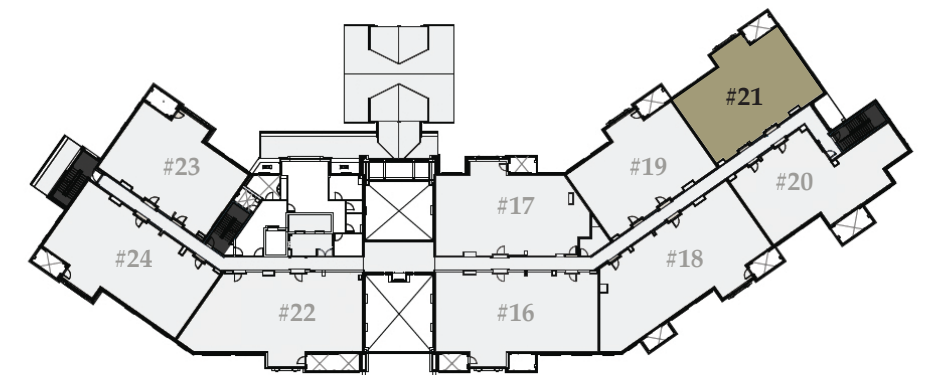

Residence 19

1,955 sq. ft. / Bedrooms: 3 / Bathrooms: 3 / Lock-off / Level 4

Residence 20

2,068 sq. ft. / Bedrooms: 3 / Bathrooms: 3 / Lock-off / Level 4

Residence 21

1,985 sq. ft. / Bedrooms: 3 / Bathrooms: 3 / Lock-off / Level 4

Residence 22

2,479 sq. ft. / Bedrooms: 4 / Bathrooms: 4 / Lock-off / Level 4

Residence 23

1,981 sq. ft. / Bedrooms: 3 / Bathrooms: 3 / Lock-off / Level 4

Residence 24

2,451 sq. ft. / Bedrooms: 4 / Bathrooms: 4 / Lock-off / Level 4