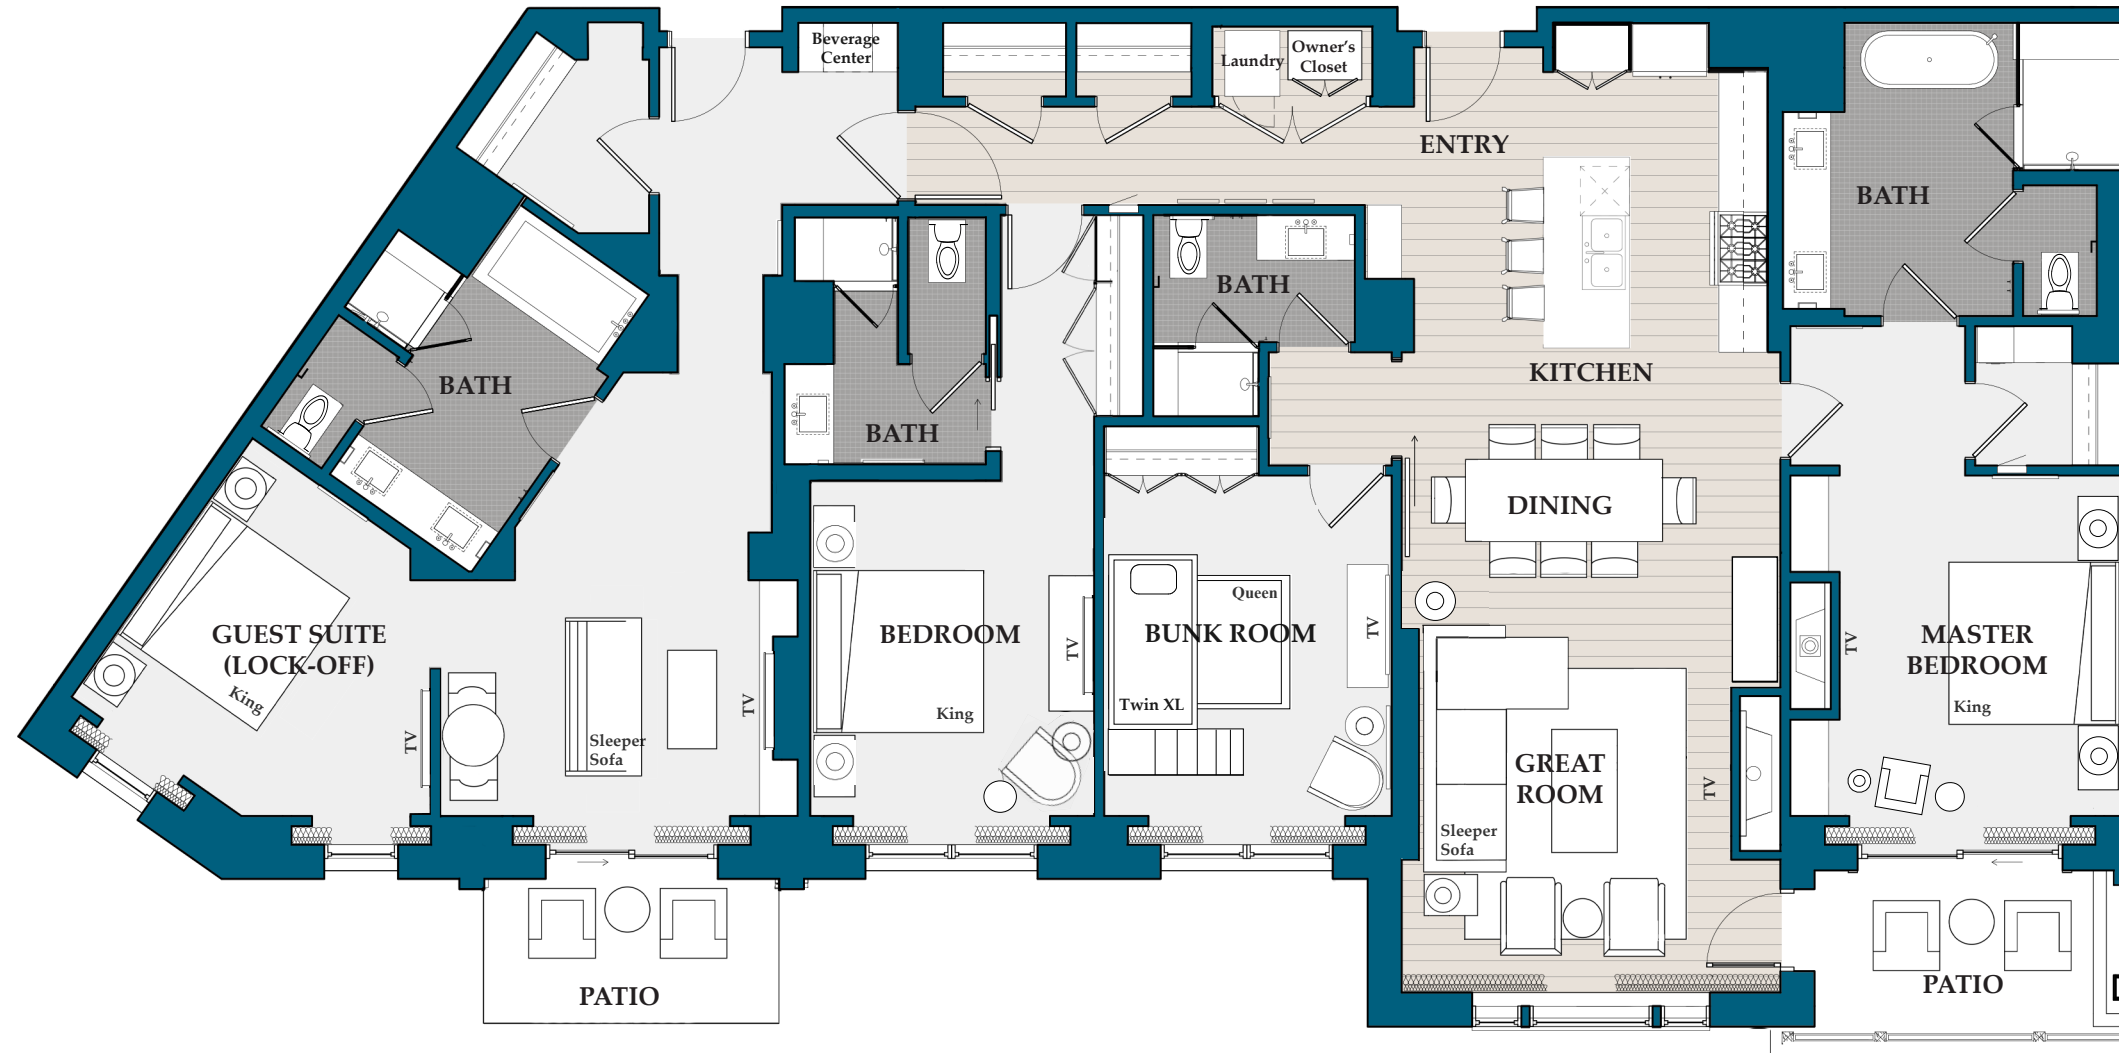

Residence 16

2,437 sq. ft. / Bedrooms: 4 / Bathrooms: 4 / Lock-off / Level 4

Residence 17

2,198 sq. ft. / Bedrooms: 3 / Bathrooms: 3 / Lock-off / Level 4

Residence 18

2,713 sq. ft. / Bedrooms: 4 / Bathrooms: 4 / Lock-off / Level 4

Residence 19

1,955 sq. ft. / Bedrooms: 3 / Bathrooms: 3 / Lock-off / Level 4

Residence 20

2,068 sq. ft. / Bedrooms: 3 / Bathrooms: 3 / Lock-off / Level 4

Residence 21

1,985 sq. ft. / Bedrooms: 3 / Bathrooms: 3 / Lock-off / Level 4