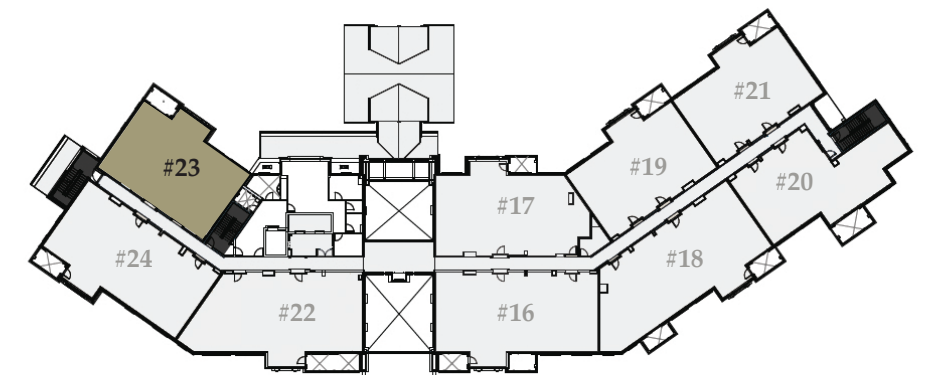

Residence 19

1,955 sq. ft. / Bedrooms: 3 / Bathrooms: 3 / Lock-off / Level 4

Residence 20

2,068 sq. ft. / Bedrooms: 3 / Bathrooms: 3 / Lock-off / Level 4

Residence 21

1,985 sq. ft. / Bedrooms: 3 / Bathrooms: 3 / Lock-off / Level 4

Residence 22

2,479 sq. ft. / Bedrooms: 4 / Bathrooms: 4 / Lock-off / Level 4

Residence 23

1,981 sq. ft. / Bedrooms: 3 / Bathrooms: 3 / Lock-off / Level 4

Residence 24

2,451 sq. ft. / Bedrooms: 4 / Bathrooms: 4 / Lock-off / Level 4