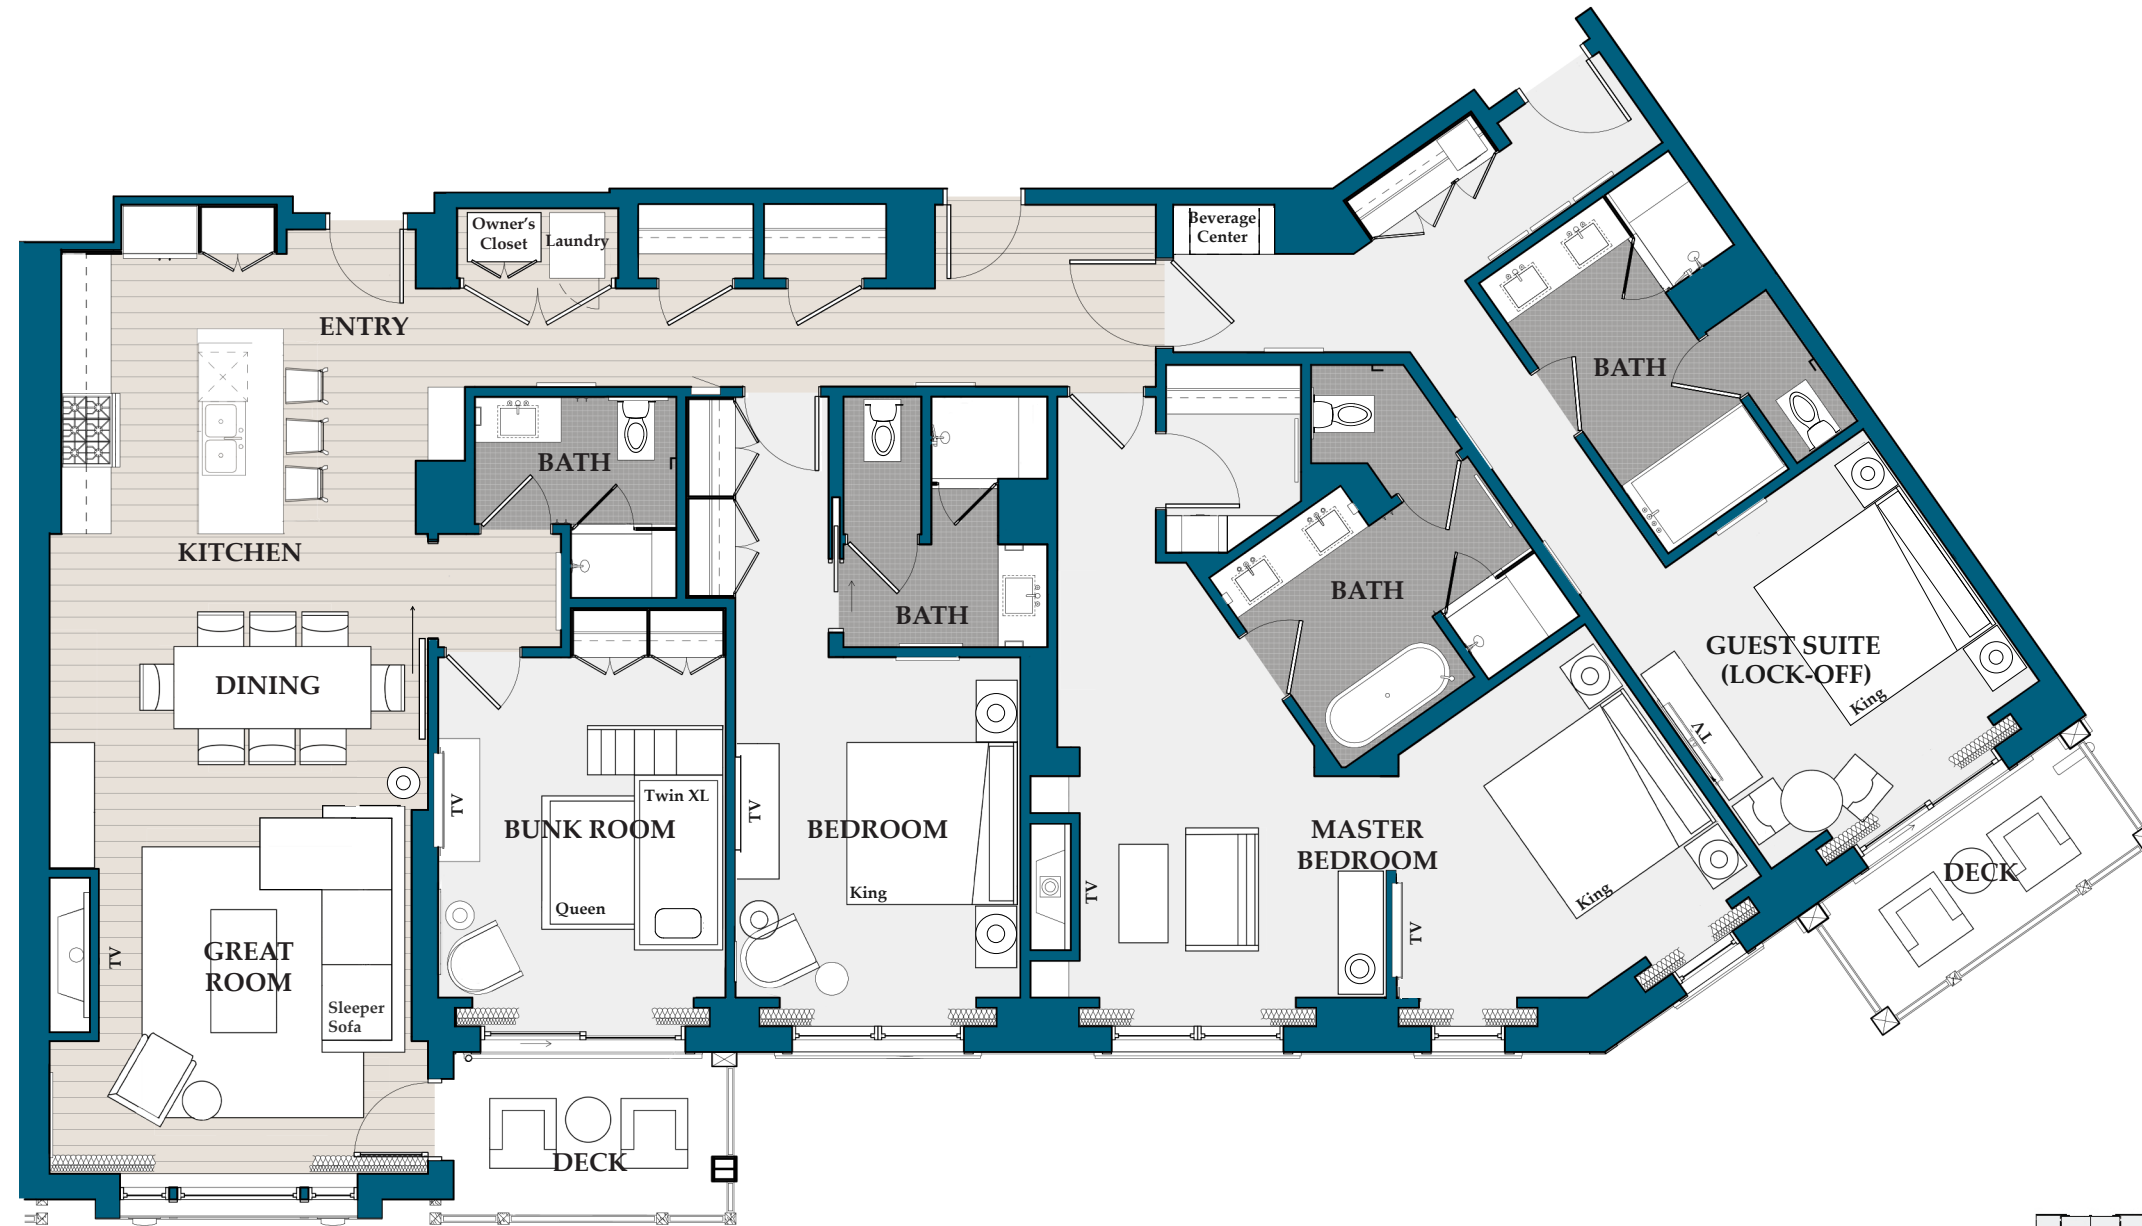

Residence 22

2,479 sq. ft. / Bedrooms: 4 / Bathrooms: 4 / Lock-off / Level 4

Residence 23

1,981 sq. ft. / Bedrooms: 3 / Bathrooms: 3 / Lock-off / Level 4

Residence 24

2,451 sq. ft. / Bedrooms: 4 / Bathrooms: 4 / Lock-off / Level 4

Residence 25

2,028 sq. ft. / Bedrooms: 3 / Bathrooms: 3 / Lock-off / Level 5

Residence 26

2,728 sq. ft. / Bedrooms: 4 / Bathrooms: 4 / Lock-off / Level 5

M
**MONTAGE
RESIDENCES**
BIG SKY

Residence 27

2,680 sq. ft. / Bedrooms: 4 / Bathrooms: 4 / Lock-off / Level 5