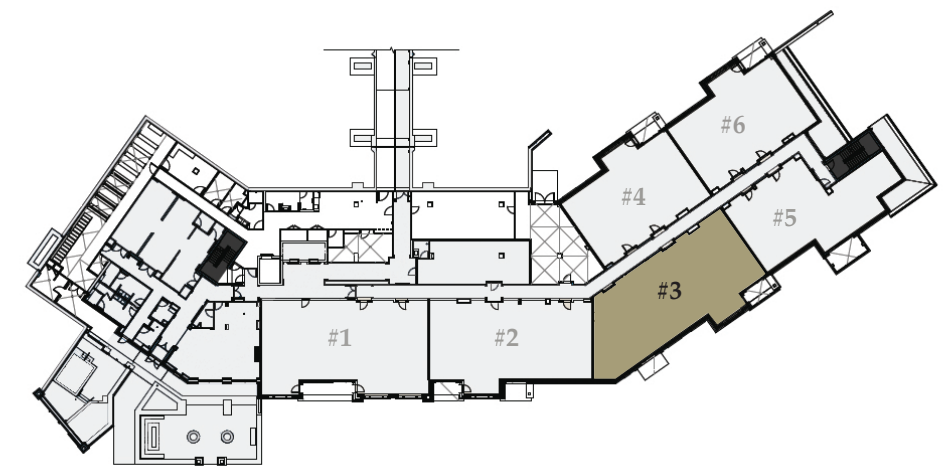

Residence 1

2,752 sq. ft. / Bedrooms: 4 / Bathrooms: 4 / Lock-off / Level 2

Residence 2

2,460 sq. ft. / Bedrooms: 4 / Bathrooms: 4 / Lock-off / Level 2

Residence 3

2,742 sq. ft. / Bedrooms: 4 / Bathrooms: 4 / Lock-off / Level 2

Residence 4

1,973 sq. ft. / Bedrooms: 3 / Bathrooms: 3 / Lock-off / Level 2

Residence 5

2,068 sq. ft. / Bedrooms: 3 / Bathrooms: 3 / Lock-off / Level 2

Residence 6

1,995 sq. ft. / Bedrooms: 3 / Bathrooms: 3 / Lock-off / Level 2