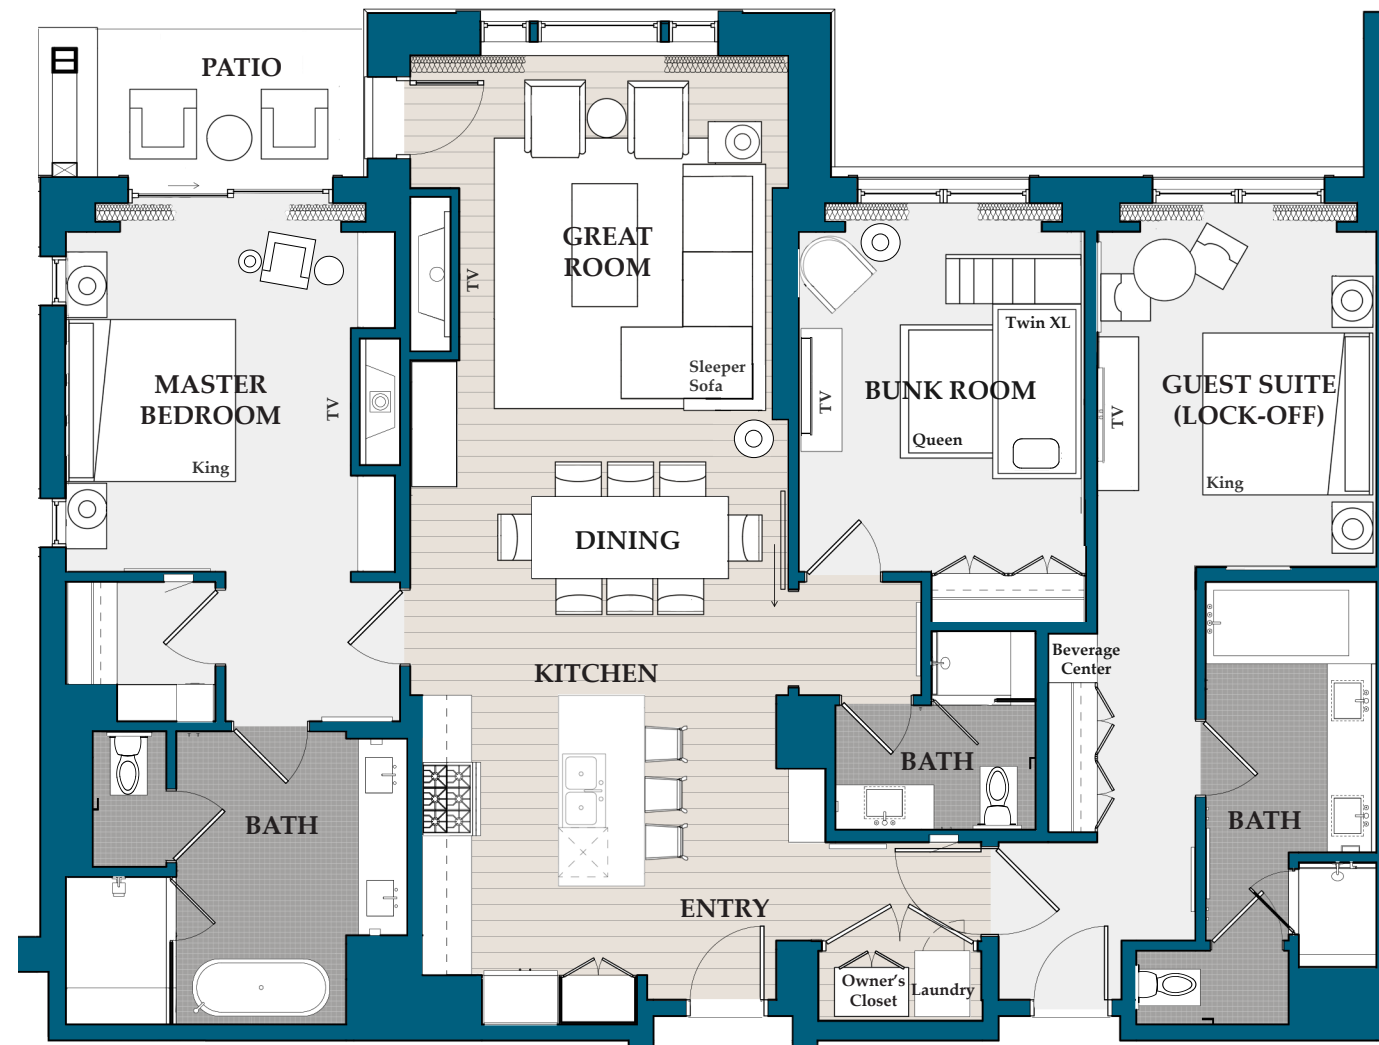

Residence 19

1,955 sq. ft. / Bedrooms: 3 / Bathrooms: 3 / Lock-off / Level 4

Residence 20

2,068 sq. ft. / Bedrooms: 3 / Bathrooms: 3 / Lock-off / Level 4

Residence 21

1,985 sq. ft. / Bedrooms: 3 / Bathrooms: 3 / Lock-off / Level 4

Residence 22

2,479 sq. ft. / Bedrooms: 4 / Bathrooms: 4 / Lock-off / Level 4

Residence 23

1,981 sq. ft. / Bedrooms: 3 / Bathrooms: 3 / Lock-off / Level 4

Residence 24

2,451 sq. ft. / Bedrooms: 4 / Bathrooms: 4 / Lock-off / Level 4