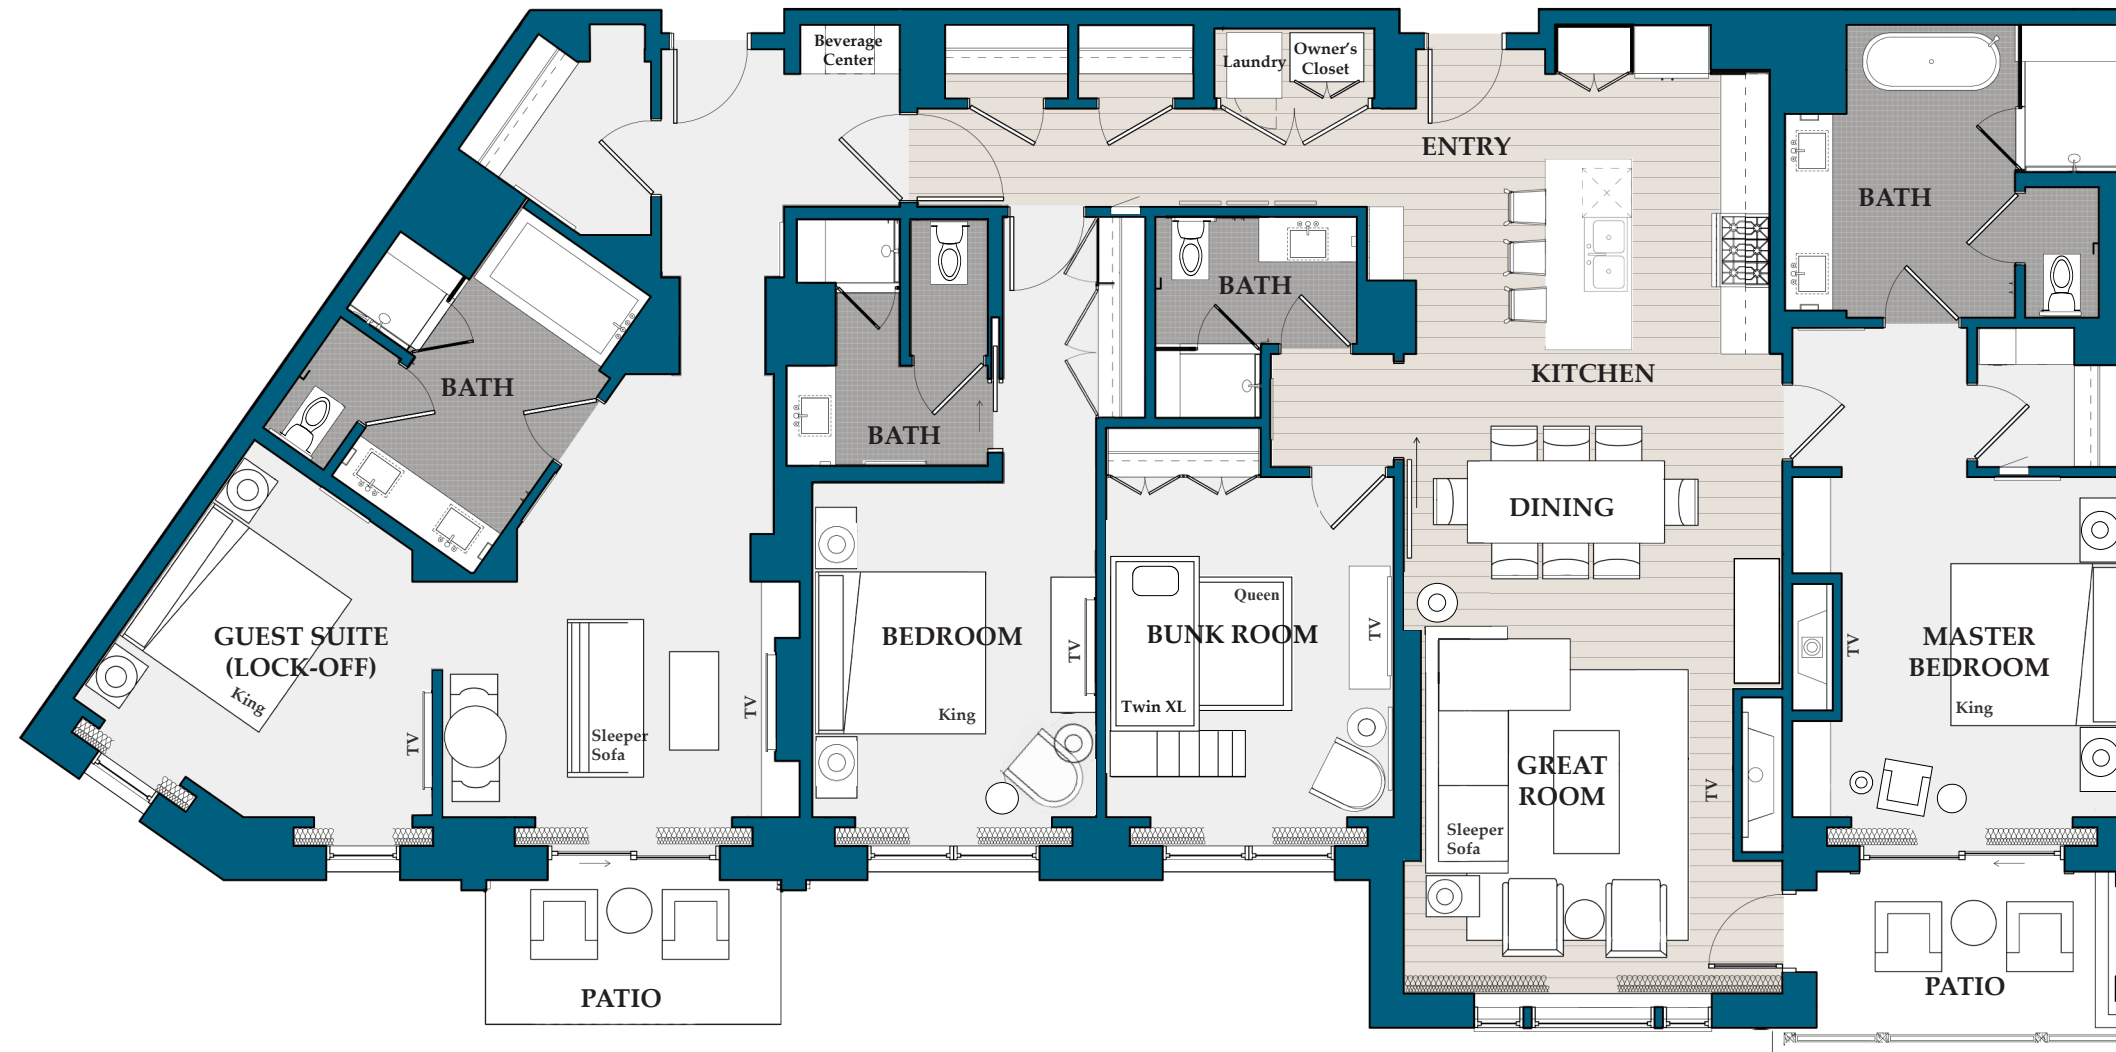

Residence 1

2,752 sq. ft. / Bedrooms: 4 / Bathrooms: 4 / Lock-off / Level 2

Residence 2

2,460 sq. ft. / Bedrooms: 4 / Bathrooms: 4 / Lock-off / Level 2

Residence 3

2,742 sq. ft. / Bedrooms: 4 / Bathrooms: 4 / Lock-off / Level 2

Residence 4

1,973 sq. ft. / Bedrooms: 3 / Bathrooms: 3 / Lock-off / Level 2

Residence 5

2,068 sq. ft. / Bedrooms: 3 / Bathrooms: 3 / Lock-off / Level 2

Residence 6

1,995 sq. ft. / Bedrooms: 3 / Bathrooms: 3 / Lock-off / Level 2

Residence 7

2,437 sq. ft. / Bedrooms: 4 / Bathrooms: 4 / Lock-off / Level 3

Residence 8

2,229 sq. ft. / Bedrooms: 3 / Bathrooms: 3 / Lock-off / Level 3

Residence 9

2,712 sq. ft. / Bedrooms: 4 / Bathrooms: 4 / Lock-off / Level 3

Residence 10

1,955 sq. ft. / Bedrooms: 3 / Bathrooms: 3 / Lock-off / Level 3

Residence 11

2,068 sq. ft. / Bedrooms: 3 / Bathrooms: 3 / Lock-off / Level 3

Residence 12

1,985 sq. ft. / Bedrooms: 3 / Bathrooms: 3 / Lock-off / Level 3