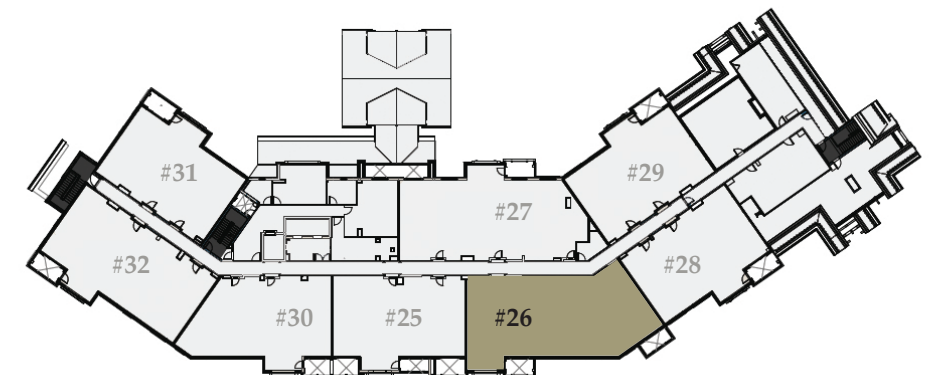

Residence 25

2,028 sq. ft. / Bedrooms: 3 / Bathrooms: 3 / Lock-off / Level 5

Residence 26

2,728 sq. ft. / Bedrooms: 4 / Bathrooms: 4 / Lock-off / Level 5

M
**MONTAGE
RESIDENCES**
BIG SKY

Residence 27

2,680 sq. ft. / Bedrooms: 4 / Bathrooms: 4 / Lock-off / Level 5

Residence 28

1,976 sq. ft. / Bedrooms: 3 / Bathrooms: 3 / Lock-off / Level 5

Residence 29

1,973 sq. ft. / Bedrooms: 3 / Bathrooms: 3 / Lock-off / Level 5

M
MONTAGE
RESIDENCES
BIG SKY

Residence 30

2,061 sq. ft. / Bedrooms: 3 / Bathrooms: 3 / Lock-off / Level 5