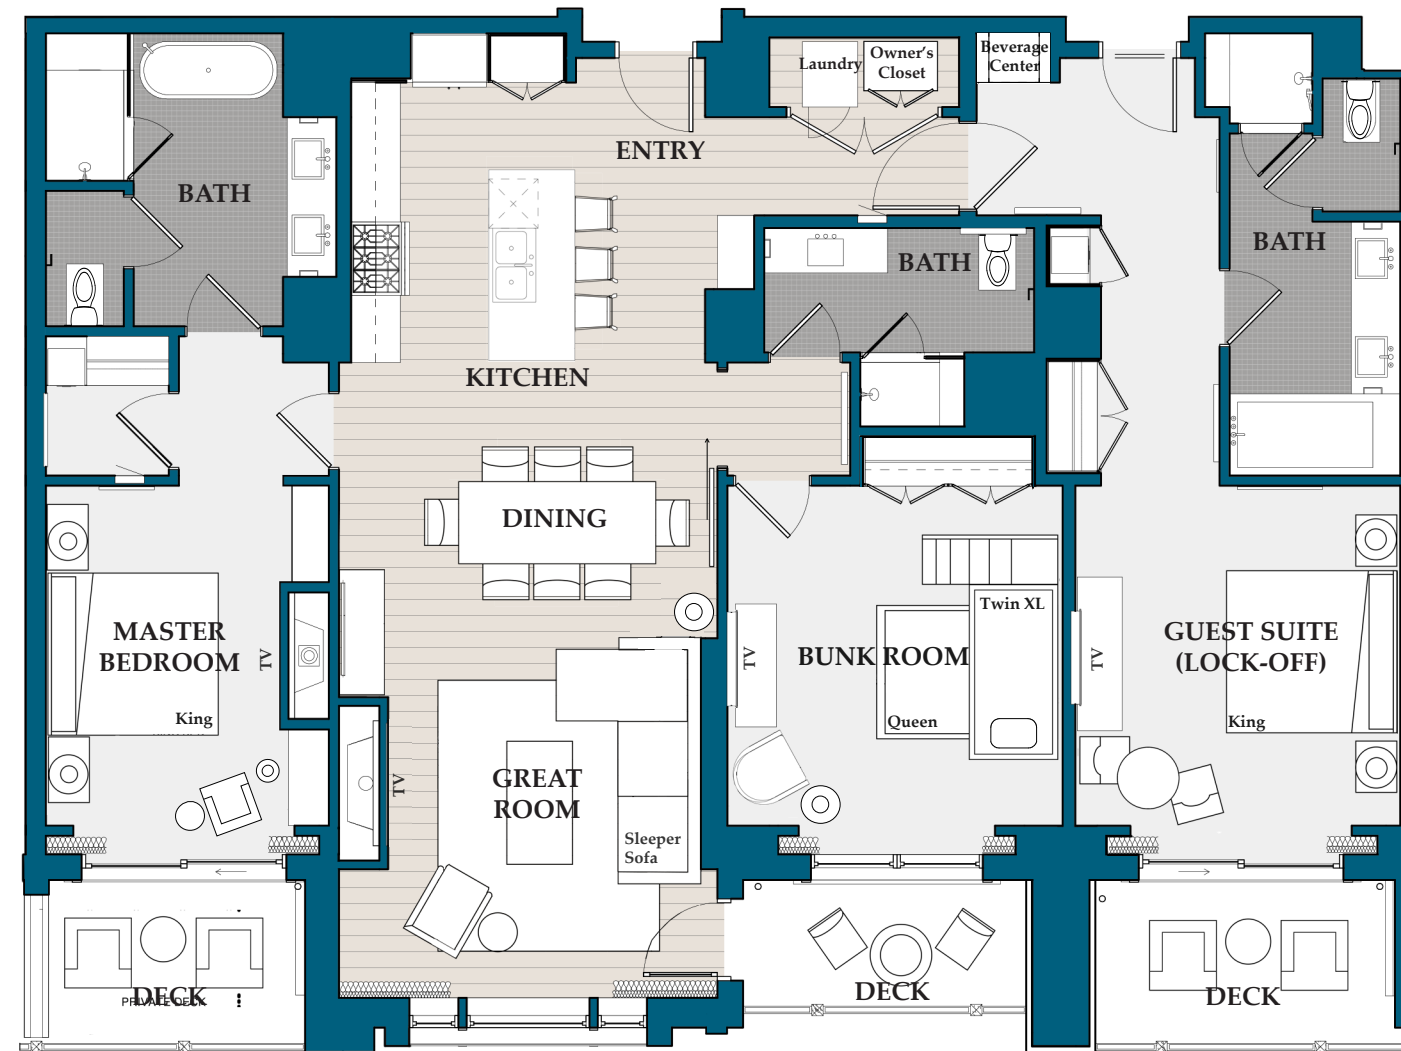

Residence 22

2,479 sq. ft. / Bedrooms: 4 / Bathrooms: 4 / Lock-off / Level 4

Residence 23

1,981 sq. ft. / Bedrooms: 3 / Bathrooms: 3 / Lock-off / Level 4

Residence 24

2,451 sq. ft. / Bedrooms: 4 / Bathrooms: 4 / Lock-off / Level 4

Residence 25

2,028 sq. ft. / Bedrooms: 3 / Bathrooms: 3 / Lock-off / Level 5

Residence 26

2,728 sq. ft. / Bedrooms: 4 / Bathrooms: 4 / Lock-off / Level 5

M
**MONTAGE
RESIDENCES**
BIG SKY

Residence 27

2,680 sq. ft. / Bedrooms: 4 / Bathrooms: 4 / Lock-off / Level 5