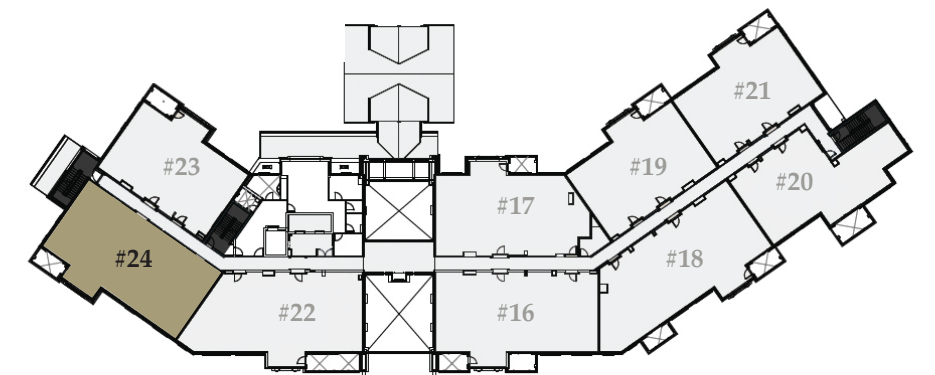

Residence 22

2,479 sq. ft. / Bedrooms: 4 / Bathrooms: 4 / Lock-off / Level 4

Residence 23

1,981 sq. ft. / Bedrooms: 3 / Bathrooms: 3 / Lock-off / Level 4

Residence 24

2,451 sq. ft. / Bedrooms: 4 / Bathrooms: 4 / Lock-off / Level 4

Residence 25

2,028 sq. ft. / Bedrooms: 3 / Bathrooms: 3 / Lock-off / Level 5

Residence 26

2,728 sq. ft. / Bedrooms: 4 / Bathrooms: 4 / Lock-off / Level 5

M
**MONTAGE
RESIDENCES**
BIG SKY

Residence 27

2,680 sq. ft. / Bedrooms: 4 / Bathrooms: 4 / Lock-off / Level 5