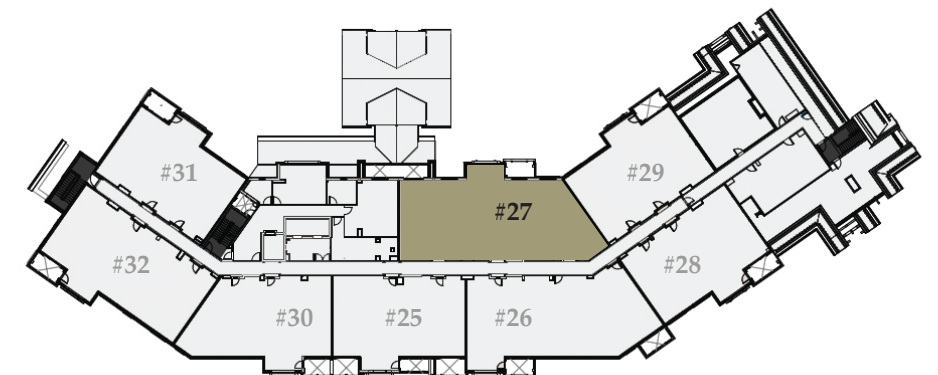

Residence 25

2,028 sq. ft. / Bedrooms: 3 / Bathrooms: 3 / Lock-off / Level 5

Residence 26

2,728 sq. ft. / Bedrooms: 4 / Bathrooms: 4 / Lock-off / Level 5

M
**MONTAGE
RESIDENCES**
BIG SKY

Residence 27

2,680 sq. ft. / Bedrooms: 4 / Bathrooms: 4 / Lock-off / Level 5

Residence 28

1,976 sq. ft. / Bedrooms: 3 / Bathrooms: 3 / Lock-off / Level 5

Residence 29

1,973 sq. ft. / Bedrooms: 3 / Bathrooms: 3 / Lock-off / Level 5

M
MONTAGE
RESIDENCES
BIG SKY

Residence 30

2,061 sq. ft. / Bedrooms: 3 / Bathrooms: 3 / Lock-off / Level 5