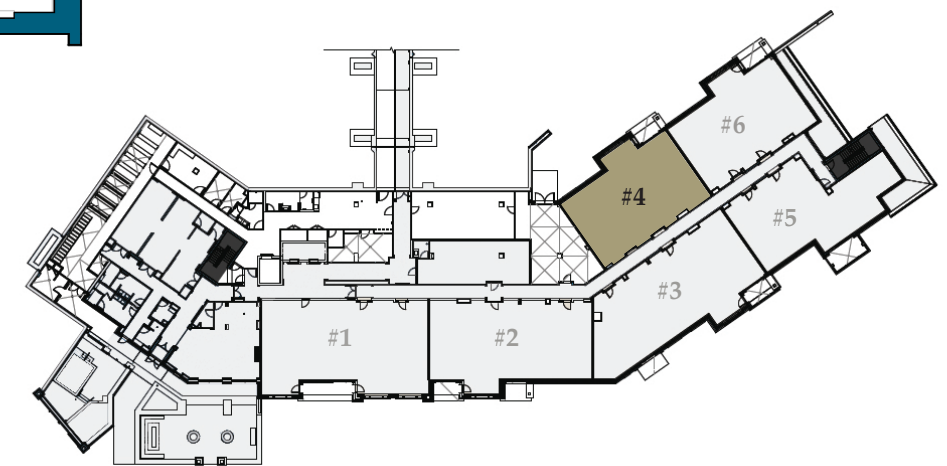

Residence 1

2,752 sq. ft. / Bedrooms: 4 / Bathrooms: 4 / Lock-off / Level 2

Residence 2

2,460 sq. ft. / Bedrooms: 4 / Bathrooms: 4 / Lock-off / Level 2

Residence 3

2,742 sq. ft. / Bedrooms: 4 / Bathrooms: 4 / Lock-off / Level 2

Residence 4

1,973 sq. ft. / Bedrooms: 3 / Bathrooms: 3 / Lock-off / Level 2

Residence 5

2,068 sq. ft. / Bedrooms: 3 / Bathrooms: 3 / Lock-off / Level 2

Residence 6

1,995 sq. ft. / Bedrooms: 3 / Bathrooms: 3 / Lock-off / Level 2