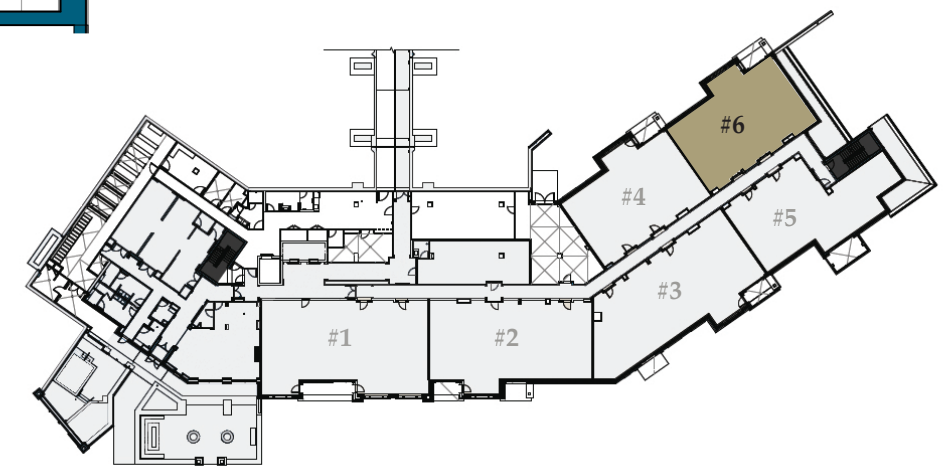

Residence 1

2,752 sq. ft. / Bedrooms: 4 / Bathrooms: 4 / Lock-off / Level 2

Residence 2

2,460 sq. ft. / Bedrooms: 4 / Bathrooms: 4 / Lock-off / Level 2

Residence 3

2,742 sq. ft. / Bedrooms: 4 / Bathrooms: 4 / Lock-off / Level 2

Residence 4

1,973 sq. ft. / Bedrooms: 3 / Bathrooms: 3 / Lock-off / Level 2

Residence 5

2,068 sq. ft. / Bedrooms: 3 / Bathrooms: 3 / Lock-off / Level 2

Residence 6

1,995 sq. ft. / Bedrooms: 3 / Bathrooms: 3 / Lock-off / Level 2

Residence 10

1,955 sq. ft. / Bedrooms: 3 / Bathrooms: 3 / Lock-off / Level 3

Residence 11

2,068 sq. ft. / Bedrooms: 3 / Bathrooms: 3 / Lock-off / Level 3

Residence 12

1,985 sq. ft. / Bedrooms: 3 / Bathrooms: 3 / Lock-off / Level 3