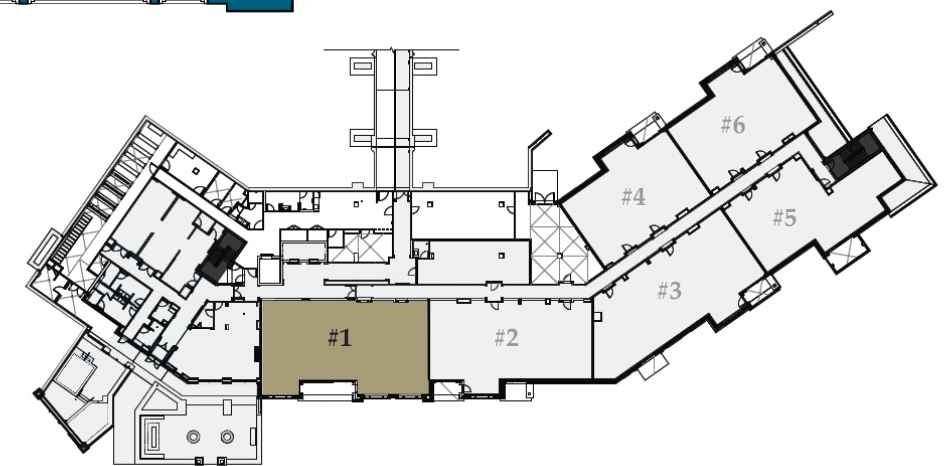

Residence 1

2,752 sq. ft. / Bedrooms: 4 / Bathrooms: 4 / Lock-off / Level 2

Residence 2

2,460 sq. ft. / Bedrooms: 4 / Bathrooms: 4 / Lock-off / Level 2

Residence 3

2,742 sq. ft. / Bedrooms: 4 / Bathrooms: 4 / Lock-off / Level 2

Residence 4

1,973 sq. ft. / Bedrooms: 3 / Bathrooms: 3 / Lock-off / Level 2

Residence 5

2,068 sq. ft. / Bedrooms: 3 / Bathrooms: 3 / Lock-off / Level 2

Residence 6

1,995 sq. ft. / Bedrooms: 3 / Bathrooms: 3 / Lock-off / Level 2