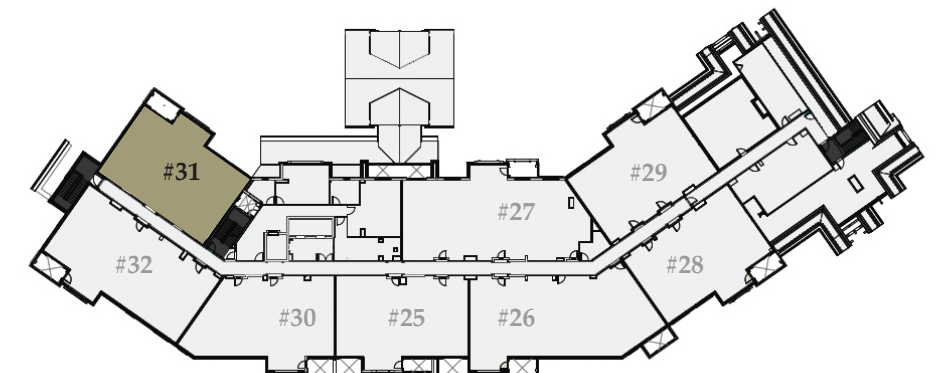

Residence 31

1,981 sq. ft. / Bedrooms: 3 / Bathrooms: 3 / Lock-off / Level 5