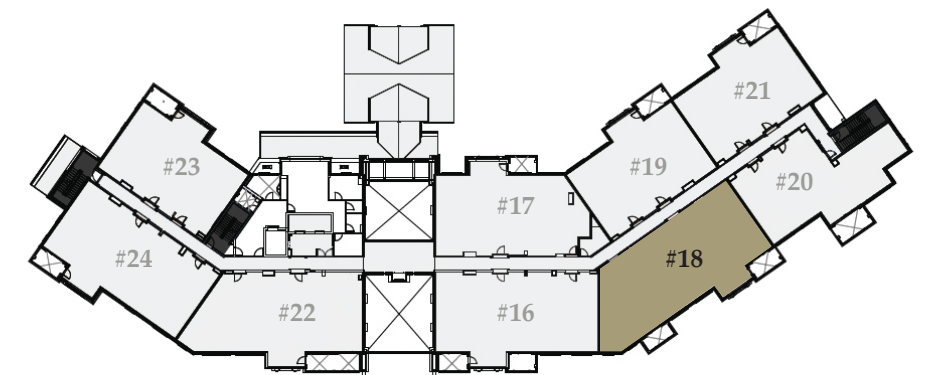

Residence 16

2,437 sq. ft. / Bedrooms: 4 / Bathrooms: 4 / Lock-off / Level 4

Residence 17

2,198 sq. ft. / Bedrooms: 3 / Bathrooms: 3 / Lock-off / Level 4

Residence 18

2,713 sq. ft. / Bedrooms: 4 / Bathrooms: 4 / Lock-off / Level 4

Residence 19

1,955 sq. ft. / Bedrooms: 3 / Bathrooms: 3 / Lock-off / Level 4

Residence 20

2,068 sq. ft. / Bedrooms: 3 / Bathrooms: 3 / Lock-off / Level 4

Residence 21

1,985 sq. ft. / Bedrooms: 3 / Bathrooms: 3 / Lock-off / Level 4