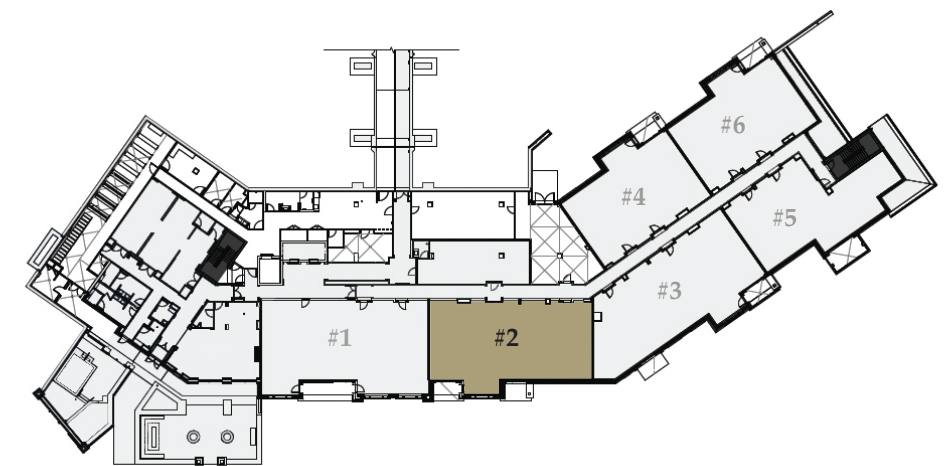

Residence 1

2,752 sq. ft. / Bedrooms: 4 / Bathrooms: 4 / Lock-off / Level 2

Residence 2

2,460 sq. ft. / Bedrooms: 4 / Bathrooms: 4 / Lock-off / Level 2

Residence 3

2,742 sq. ft. / Bedrooms: 4 / Bathrooms: 4 / Lock-off / Level 2

Residence 4

1,973 sq. ft. / Bedrooms: 3 / Bathrooms: 3 / Lock-off / Level 2

Residence 5

2,068 sq. ft. / Bedrooms: 3 / Bathrooms: 3 / Lock-off / Level 2

Residence 6

1,995 sq. ft. / Bedrooms: 3 / Bathrooms: 3 / Lock-off / Level 2