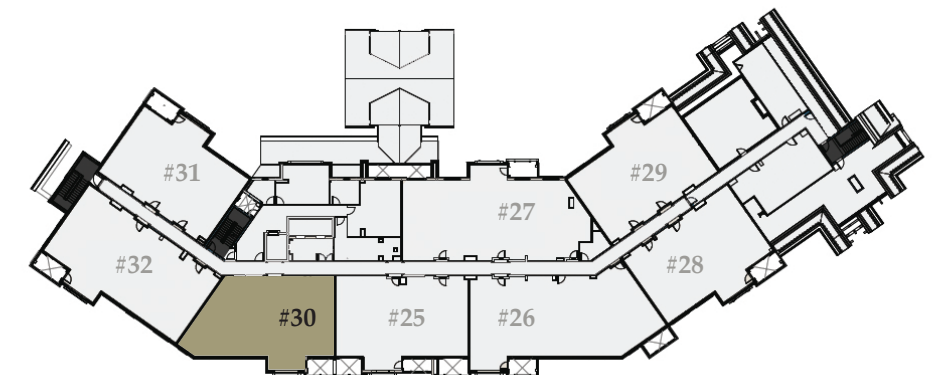

Residence 28

1,976 sq. ft. / Bedrooms: 3 / Bathrooms: 3 / Lock-off / Level 5

Residence 29

1,973 sq. ft. / Bedrooms: 3 / Bathrooms: 3 / Lock-off / Level 5

M
MONTAGE
RESIDENCES
BIG SKY

Residence 30

2,061 sq. ft. / Bedrooms: 3 / Bathrooms: 3 / Lock-off / Level 5