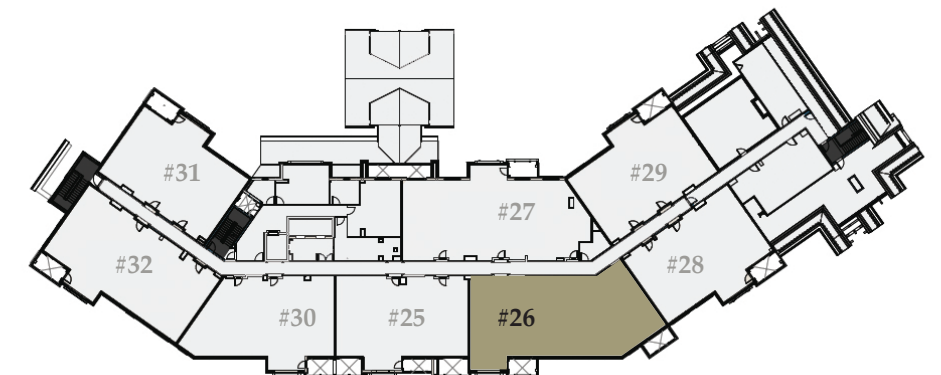

Residence 22

2,479 sq. ft. / Bedrooms: 4 / Bathrooms: 4 / Lock-off / Level 4

Residence 24

2,451 sq. ft. / Bedrooms: 4 / Bathrooms: 4 / Lock-off / Level 4

Residence 26

2,728 sq. ft. / Bedrooms: 4 / Bathrooms: 4 / Lock-off / Level 5

Residence 27

2,680 sq. ft. / Bedrooms: 4 / Bathrooms: 4 / Lock-off / Level 5

Residence 32

2,451 sq. ft. / Bedrooms: 4 / Bathrooms: 4 / Lock-off / Level 5