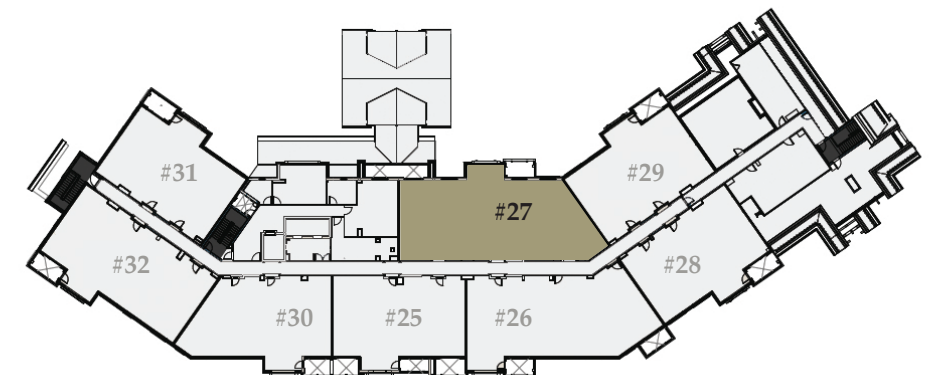

Residence 22

2,479 sq. ft. / Bedrooms: 4 / Bathrooms: 4 / Lock-off / Level 4

Residence 24

2,451 sq. ft. / Bedrooms: 4 / Bathrooms: 4 / Lock-off / Level 4

Residence 26

2,728 sq. ft. / Bedrooms: 4 / Bathrooms: 4 / Lock-off / Level 5

Residence 27

2,680 sq. ft. / Bedrooms: 4 / Bathrooms: 4 / Lock-off / Level 5

Residence 32

2,451 sq. ft. / Bedrooms: 4 / Bathrooms: 4 / Lock-off / Level 5