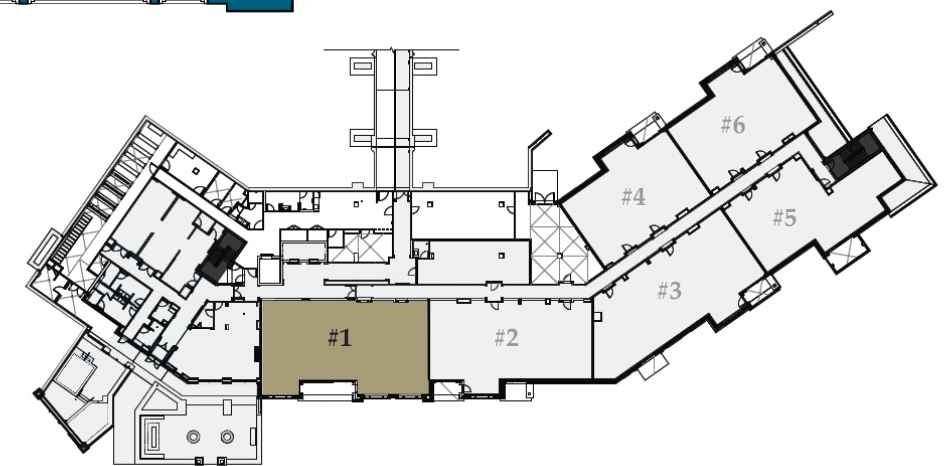

Residence 1

2,752 sq. ft. / Bedrooms: 4 / Bathrooms: 4 / Lock-off / Level 2

Residence 2

2,460 sq. ft. / Bedrooms: 4 / Bathrooms: 4 / Lock-off / Level 2

Residence 3

2,742 sq. ft. / Bedrooms: 4 / Bathrooms: 4 / Lock-off / Level 2

Residence 7

2,437 sq. ft. / Bedrooms: 4 / Bathrooms: 4 / Lock-off / Level 3

Residence 9

2,712 sq. ft. / Bedrooms: 4 / Bathrooms: 4 / Lock-off / Level 3

Residence 13

2,478 sq. ft. / Bedrooms: 4 / Bathrooms: 4 / Lock-off / Level 3

Residence 15

2,462 sq. ft. / Bedrooms: 4 / Bathrooms: 4 / Lock-off / Level 3

Residence 16

2,437 sq. ft. / Bedrooms: 4 / Bathrooms: 4 / Lock-off / Level 4

Residence 18

2,713 sq. ft. / Bedrooms: 4 / Bathrooms: 4 / Lock-off / Level 4