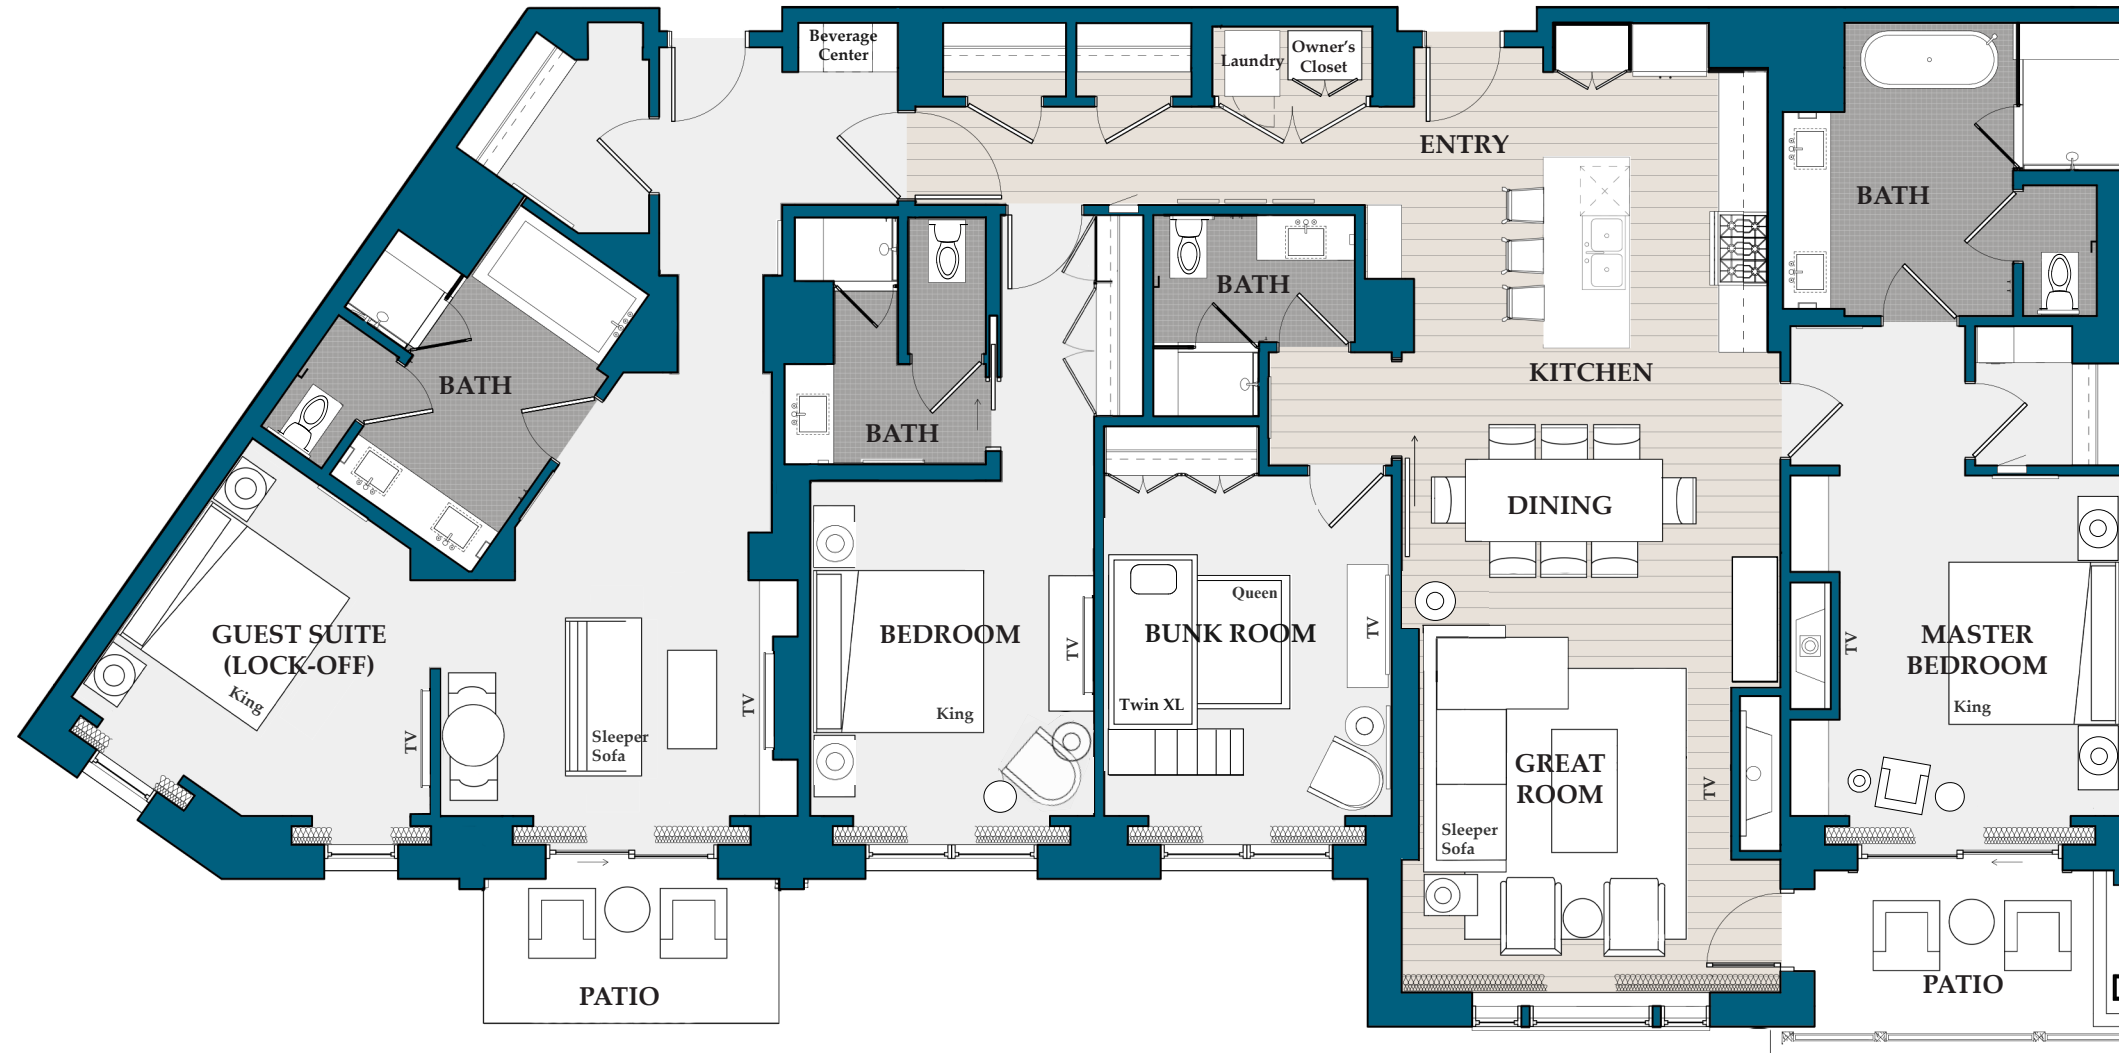

Residence 1

2,752 sq. ft. / Bedrooms: 4 / Bathrooms: 4 / Lock-off / Level 2

Residence 2

2,460 sq. ft. / Bedrooms: 4 / Bathrooms: 4 / Lock-off / Level 2

Residence 3

2,742 sq. ft. / Bedrooms: 4 / Bathrooms: 4 / Lock-off / Level 2

Residence 7

2,437 sq. ft. / Bedrooms: 4 / Bathrooms: 4 / Lock-off / Level 3

Residence 9

2,712 sq. ft. / Bedrooms: 4 / Bathrooms: 4 / Lock-off / Level 3

Residence 13

2,478 sq. ft. / Bedrooms: 4 / Bathrooms: 4 / Lock-off / Level 3

Residence 15

2,462 sq. ft. / Bedrooms: 4 / Bathrooms: 4 / Lock-off / Level 3

Residence 16

2,437 sq. ft. / Bedrooms: 4 / Bathrooms: 4 / Lock-off / Level 4

Residence 18

2,713 sq. ft. / Bedrooms: 4 / Bathrooms: 4 / Lock-off / Level 4

Residence 22

2,479 sq. ft. / Bedrooms: 4 / Bathrooms: 4 / Lock-off / Level 4

Residence 24

2,451 sq. ft. / Bedrooms: 4 / Bathrooms: 4 / Lock-off / Level 4

Residence 26

2,728 sq. ft. / Bedrooms: 4 / Bathrooms: 4 / Lock-off / Level 5