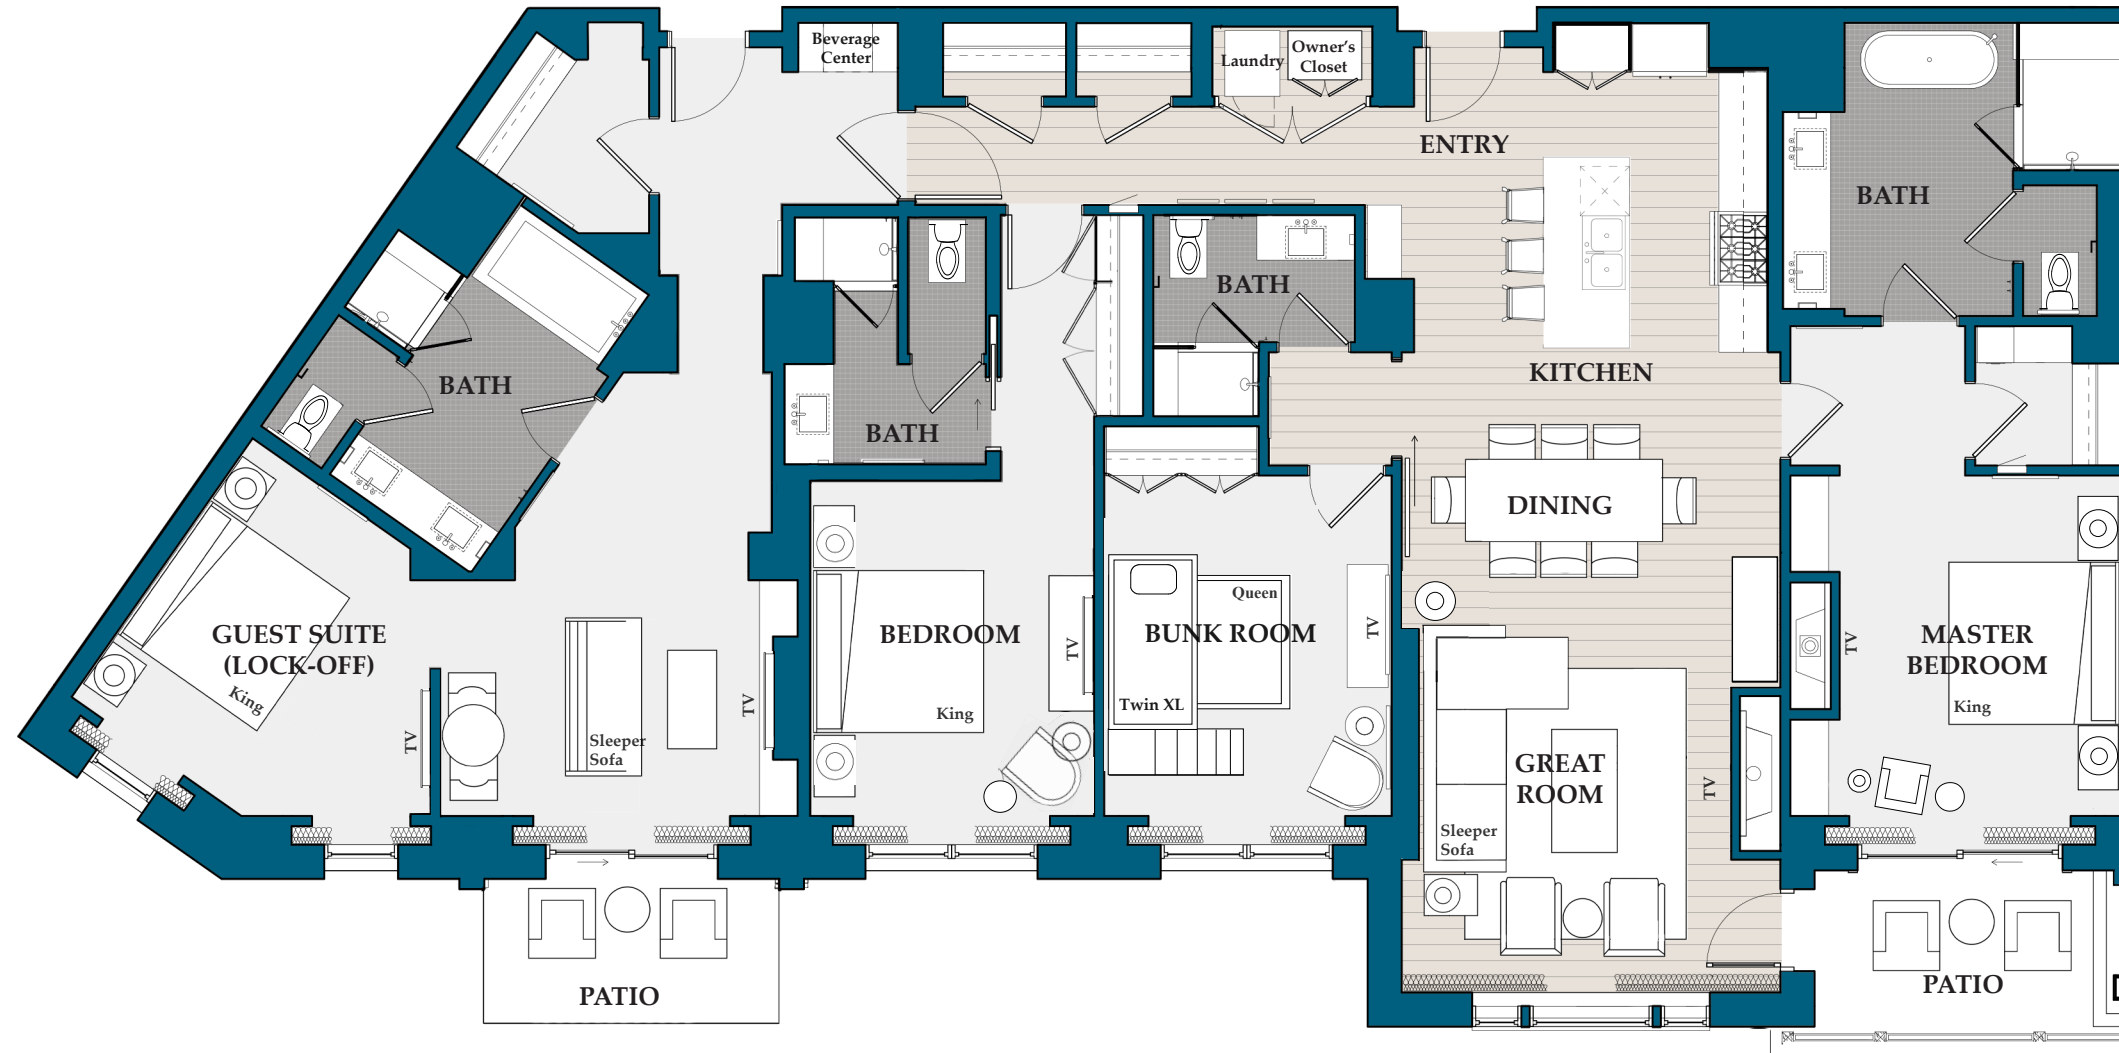

Residence 7

2,437 sq. ft. / Bedrooms: 4 / Bathrooms: 4 / Lock-off / Level 3

Residence 9

2,712 sq. ft. / Bedrooms: 4 / Bathrooms: 4 / Lock-off / Level 3

Residence 13

2,478 sq. ft. / Bedrooms: 4 / Bathrooms: 4 / Lock-off / Level 3

Residence 15

2,462 sq. ft. / Bedrooms: 4 / Bathrooms: 4 / Lock-off / Level 3

Residence 16

2,437 sq. ft. / Bedrooms: 4 / Bathrooms: 4 / Lock-off / Level 4

Residence 18

2,713 sq. ft. / Bedrooms: 4 / Bathrooms: 4 / Lock-off / Level 4

Residence 22

2,479 sq. ft. / Bedrooms: 4 / Bathrooms: 4 / Lock-off / Level 4

Residence 24

2,451 sq. ft. / Bedrooms: 4 / Bathrooms: 4 / Lock-off / Level 4

Residence 26

2,728 sq. ft. / Bedrooms: 4 / Bathrooms: 4 / Lock-off / Level 5

Residence 27

2,680 sq. ft. / Bedrooms: 4 / Bathrooms: 4 / Lock-off / Level 5

Residence 32

2,451 sq. ft. / Bedrooms: 4 / Bathrooms: 4 / Lock-off / Level 5