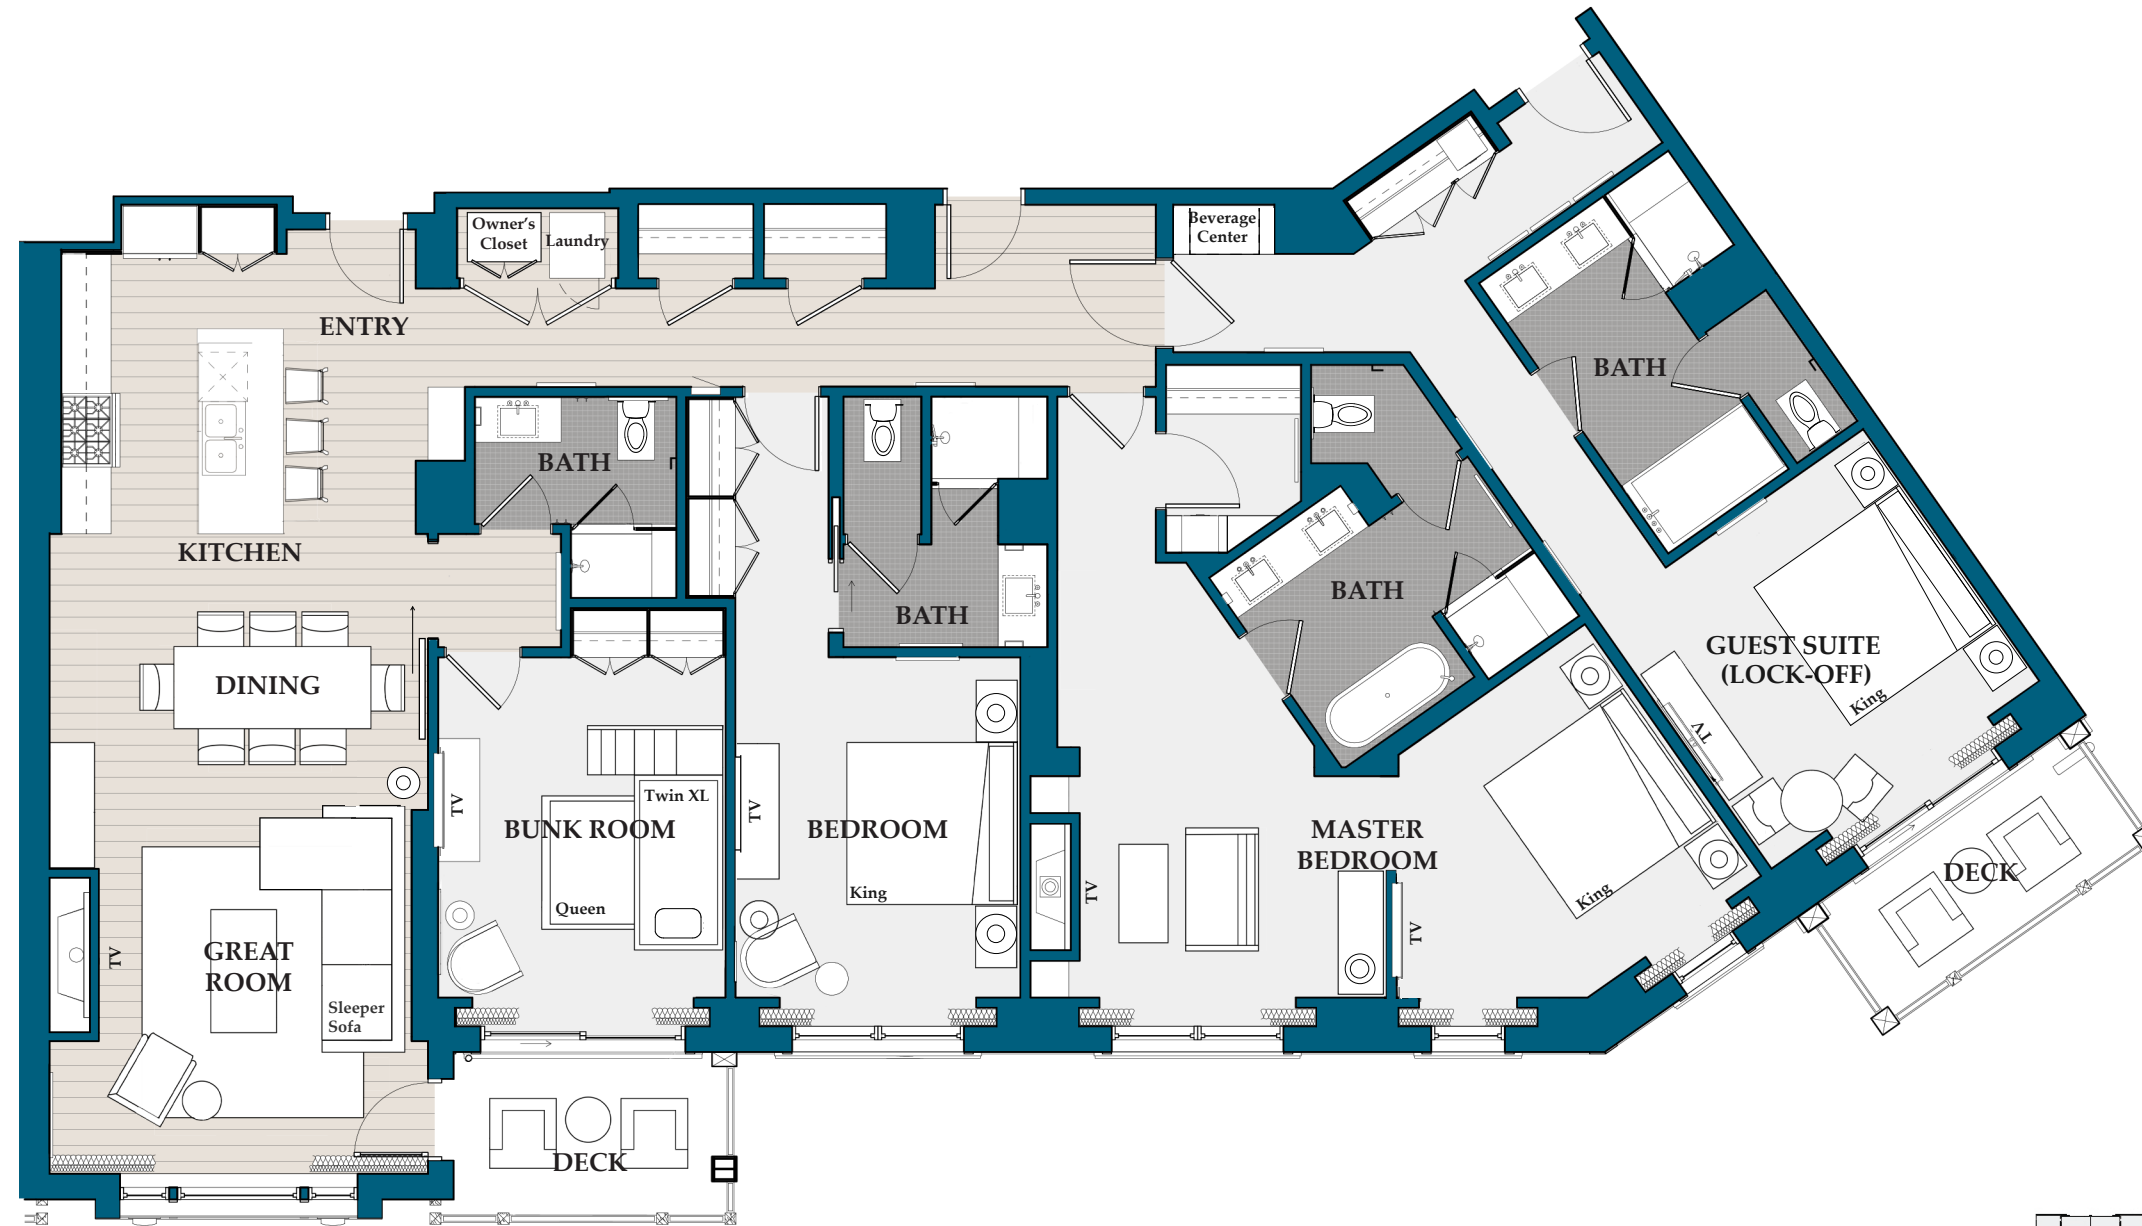

Residence 22

2,479 sq. ft. / Bedrooms: 4 / Bathrooms: 4 / Lock-off / Level 4

Residence 24

2,451 sq. ft. / Bedrooms: 4 / Bathrooms: 4 / Lock-off / Level 4

Residence 26

2,728 sq. ft. / Bedrooms: 4 / Bathrooms: 4 / Lock-off / Level 5

Residence 27

2,680 sq. ft. / Bedrooms: 4 / Bathrooms: 4 / Lock-off / Level 5

Residence 32

2,451 sq. ft. / Bedrooms: 4 / Bathrooms: 4 / Lock-off / Level 5