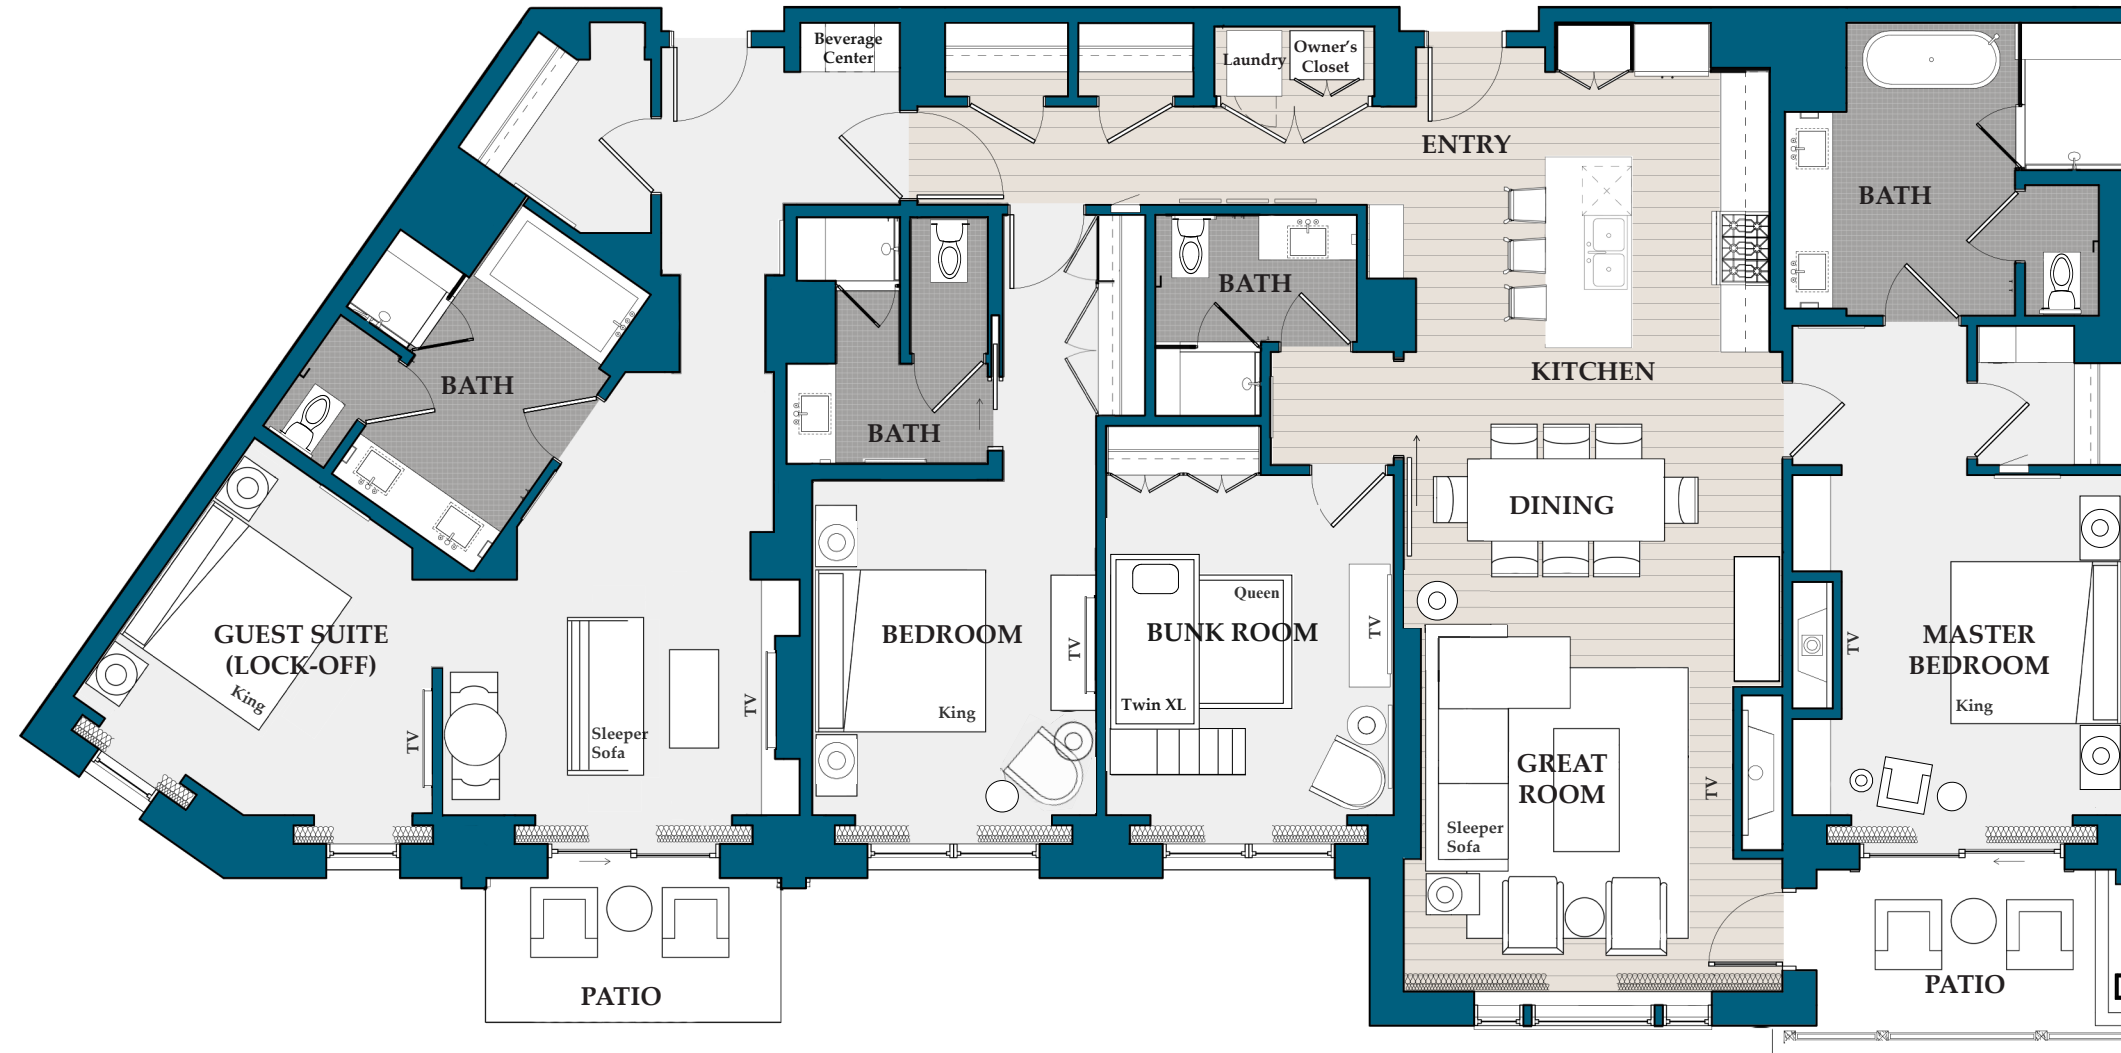

Residence 1

2,752 sq. ft. / Bedrooms: 4 / Bathrooms: 4 / Lock-off / Level 2

Residence 2

2,460 sq. ft. / Bedrooms: 4 / Bathrooms: 4 / Lock-off / Level 2

Residence 3

2,742 sq. ft. / Bedrooms: 4 / Bathrooms: 4 / Lock-off / Level 2

Residence 7

2,437 sq. ft. / Bedrooms: 4 / Bathrooms: 4 / Lock-off / Level 3

Residence 9

2,712 sq. ft. / Bedrooms: 4 / Bathrooms: 4 / Lock-off / Level 3

Residence 13

2,478 sq. ft. / Bedrooms: 4 / Bathrooms: 4 / Lock-off / Level 3

Residence 15

2,462 sq. ft. / Bedrooms: 4 / Bathrooms: 4 / Lock-off / Level 3

Residence 16

2,437 sq. ft. / Bedrooms: 4 / Bathrooms: 4 / Lock-off / Level 4

Residence 18

2,713 sq. ft. / Bedrooms: 4 / Bathrooms: 4 / Lock-off / Level 4

Residence 22

2,479 sq. ft. / Bedrooms: 4 / Bathrooms: 4 / Lock-off / Level 4

Residence 24

2,451 sq. ft. / Bedrooms: 4 / Bathrooms: 4 / Lock-off / Level 4

Residence 26

2,728 sq. ft. / Bedrooms: 4 / Bathrooms: 4 / Lock-off / Level 5