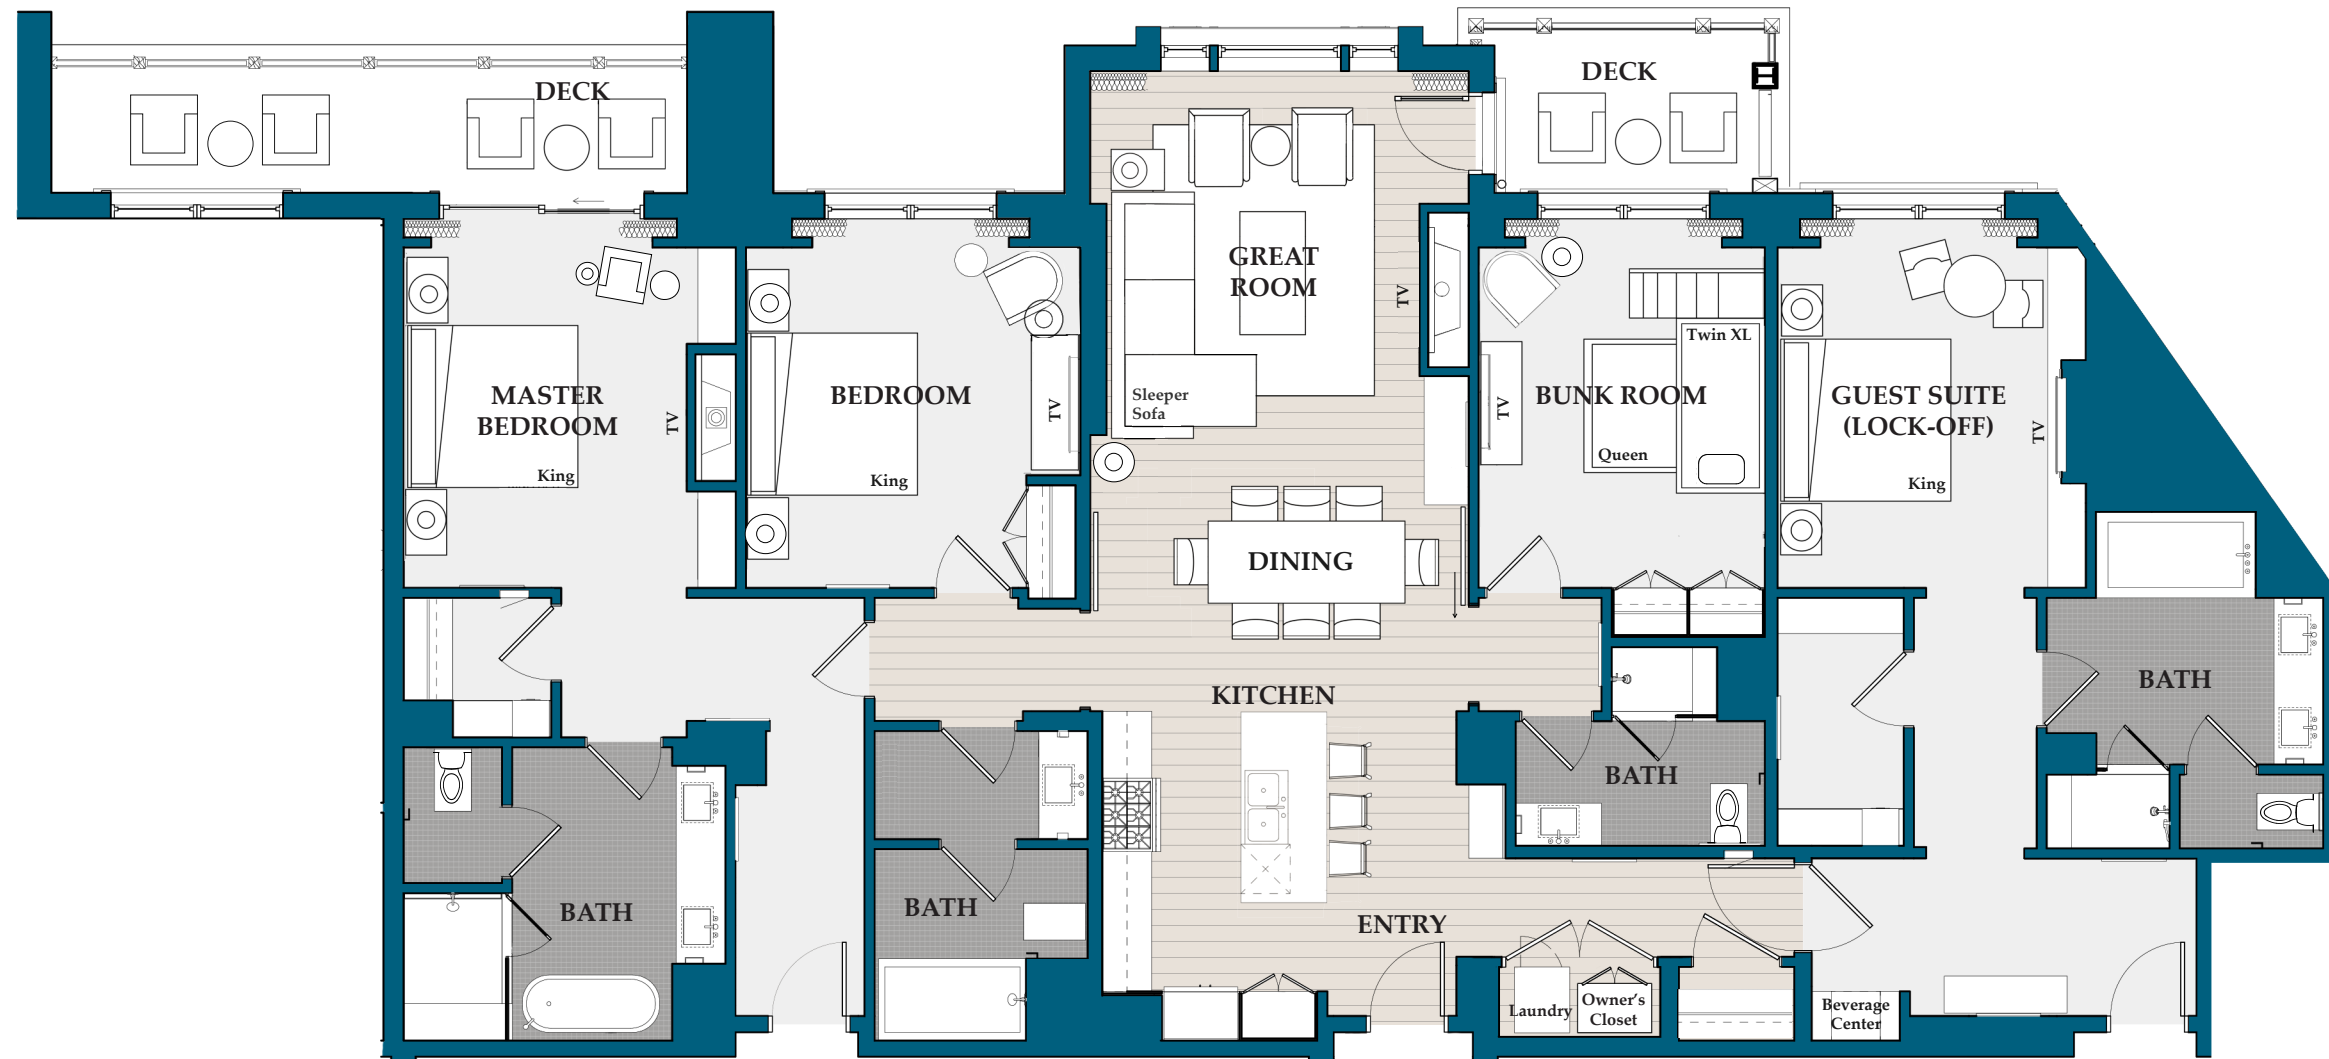

Residence 22

2,479 sq. ft. / Bedrooms: 4 / Bathrooms: 4 / Lock-off / Level 4

Residence 24

2,451 sq. ft. / Bedrooms: 4 / Bathrooms: 4 / Lock-off / Level 4

Residence 26

2,728 sq. ft. / Bedrooms: 4 / Bathrooms: 4 / Lock-off / Level 5

Residence 27

2,680 sq. ft. / Bedrooms: 4 / Bathrooms: 4 / Lock-off / Level 5

Residence 32

2,451 sq. ft. / Bedrooms: 4 / Bathrooms: 4 / Lock-off / Level 5