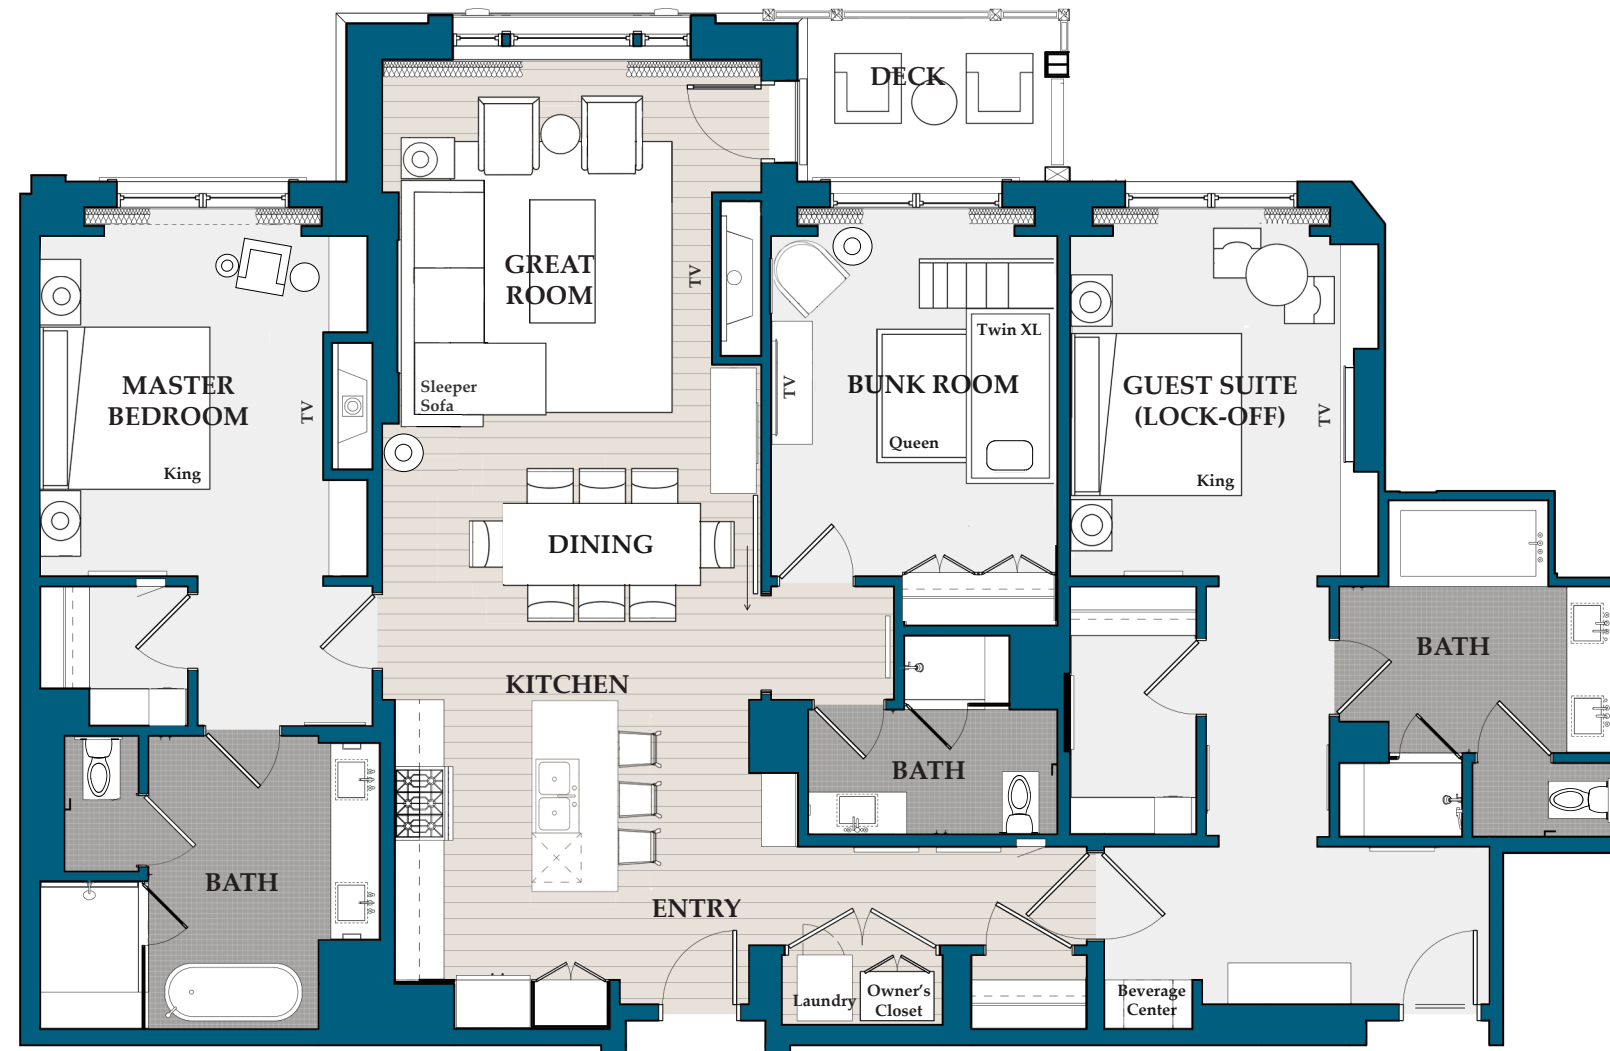

Residence 8

2,229 sq. ft. / Bedrooms: 3 / Bathrooms: 3 / Lock-off / Level 3

Residence 10

1,955 sq. ft. / Bedrooms: 3 / Bathrooms: 3 / Lock-off / Level 3

Residence 11

2,068 sq. ft. / Bedrooms: 3 / Bathrooms: 3 / Lock-off / Level 3

Residence 12

1,985 sq. ft. / Bedrooms: 3 / Bathrooms: 3 / Lock-off / Level 3

Residence 14

1,995 sq. ft. / Bedrooms: 3 / Bathrooms: 3 / Lock-off / Level 3

Residence 17

2,198 sq. ft. / Bedrooms: 3 / Bathrooms: 3 / Lock-off / Level 4

Residence 19

1,955 sq. ft. / Bedrooms: 3 / Bathrooms: 3 / Lock-off / Level 4

Residence 20

2,068 sq. ft. / Bedrooms: 3 / Bathrooms: 3 / Lock-off / Level 4

Residence 21

1,985 sq. ft. / Bedrooms: 3 / Bathrooms: 3 / Lock-off / Level 4

Residence 23

1,981 sq. ft. / Bedrooms: 3 / Bathrooms: 3 / Lock-off / Level 4

Residence 25

2,028 sq. ft. / Bedrooms: 3 / Bathrooms: 3 / Lock-off / Level 5

Residence 28

1,976 sq. ft. / Bedrooms: 3 / Bathrooms: 3 / Lock-off / Level 5