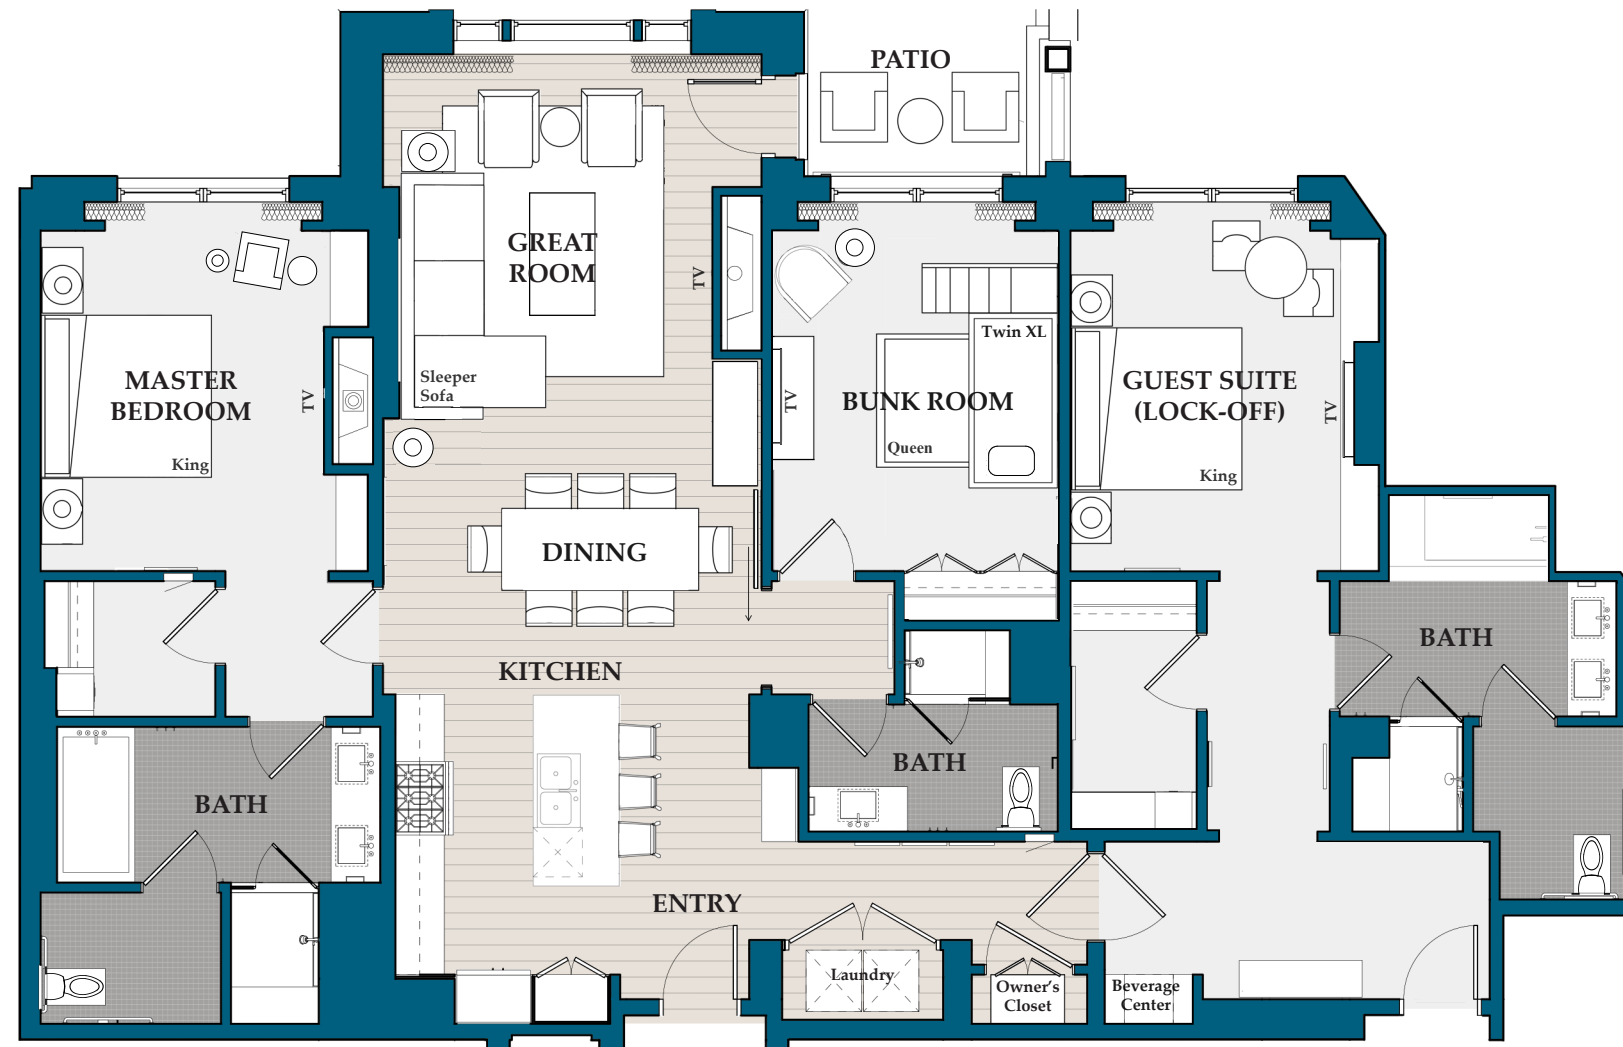

Residence 4

1,973 sq. ft. / Bedrooms: 3 / Bathrooms: 3 / Lock-off / Level 2

Residence 5

2,068 sq. ft. / Bedrooms: 3 / Bathrooms: 3 / Lock-off / Level 2

Residence 6

1,995 sq. ft. / Bedrooms: 3 / Bathrooms: 3 / Lock-off / Level 2

Residence 8

2,229 sq. ft. / Bedrooms: 3 / Bathrooms: 3 / Lock-off / Level 3

Residence 10

1,955 sq. ft. / Bedrooms: 3 / Bathrooms: 3 / Lock-off / Level 3

Residence 11

2,068 sq. ft. / Bedrooms: 3 / Bathrooms: 3 / Lock-off / Level 3

Residence 12

1,985 sq. ft. / Bedrooms: 3 / Bathrooms: 3 / Lock-off / Level 3

Residence 14

1,995 sq. ft. / Bedrooms: 3 / Bathrooms: 3 / Lock-off / Level 3

Residence 17

2,198 sq. ft. / Bedrooms: 3 / Bathrooms: 3 / Lock-off / Level 4

Residence 19

1,955 sq. ft. / Bedrooms: 3 / Bathrooms: 3 / Lock-off / Level 4

Residence 20

2,068 sq. ft. / Bedrooms: 3 / Bathrooms: 3 / Lock-off / Level 4

Residence 21

1,985 sq. ft. / Bedrooms: 3 / Bathrooms: 3 / Lock-off / Level 4