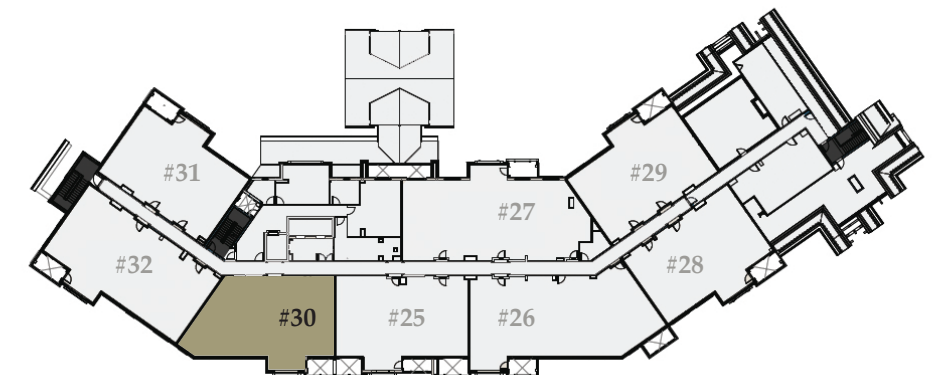

Residence 23

1,981 sq. ft. / Bedrooms: 3 / Bathrooms: 3 / Lock-off / Level 4

Residence 25

2,028 sq. ft. / Bedrooms: 3 / Bathrooms: 3 / Lock-off / Level 5

Residence 28

1,976 sq. ft. / Bedrooms: 3 / Bathrooms: 3 / Lock-off / Level 5

Residence 29

1,973 sq. ft. / Bedrooms: 3 / Bathrooms: 3 / Lock-off / Level 5

M
MONTAGE
RESIDENCES
BIG SKY

Residence 30

2,061 sq. ft. / Bedrooms: 3 / Bathrooms: 3 / Lock-off / Level 5

Residence 31

1,981 sq. ft. / Bedrooms: 3 / Bathrooms: 3 / Lock-off / Level 5