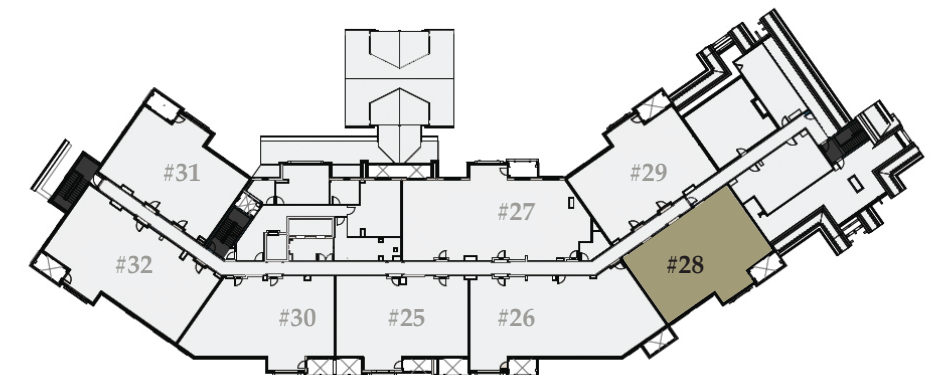

Residence 23

1,981 sq. ft. / Bedrooms: 3 / Bathrooms: 3 / Lock-off / Level 4

Residence 25

2,028 sq. ft. / Bedrooms: 3 / Bathrooms: 3 / Lock-off / Level 5

Residence 28

1,976 sq. ft. / Bedrooms: 3 / Bathrooms: 3 / Lock-off / Level 5

Residence 29

1,973 sq. ft. / Bedrooms: 3 / Bathrooms: 3 / Lock-off / Level 5

M
MONTAGE
RESIDENCES
BIG SKY

Residence 30

2,061 sq. ft. / Bedrooms: 3 / Bathrooms: 3 / Lock-off / Level 5

Residence 31

1,981 sq. ft. / Bedrooms: 3 / Bathrooms: 3 / Lock-off / Level 5