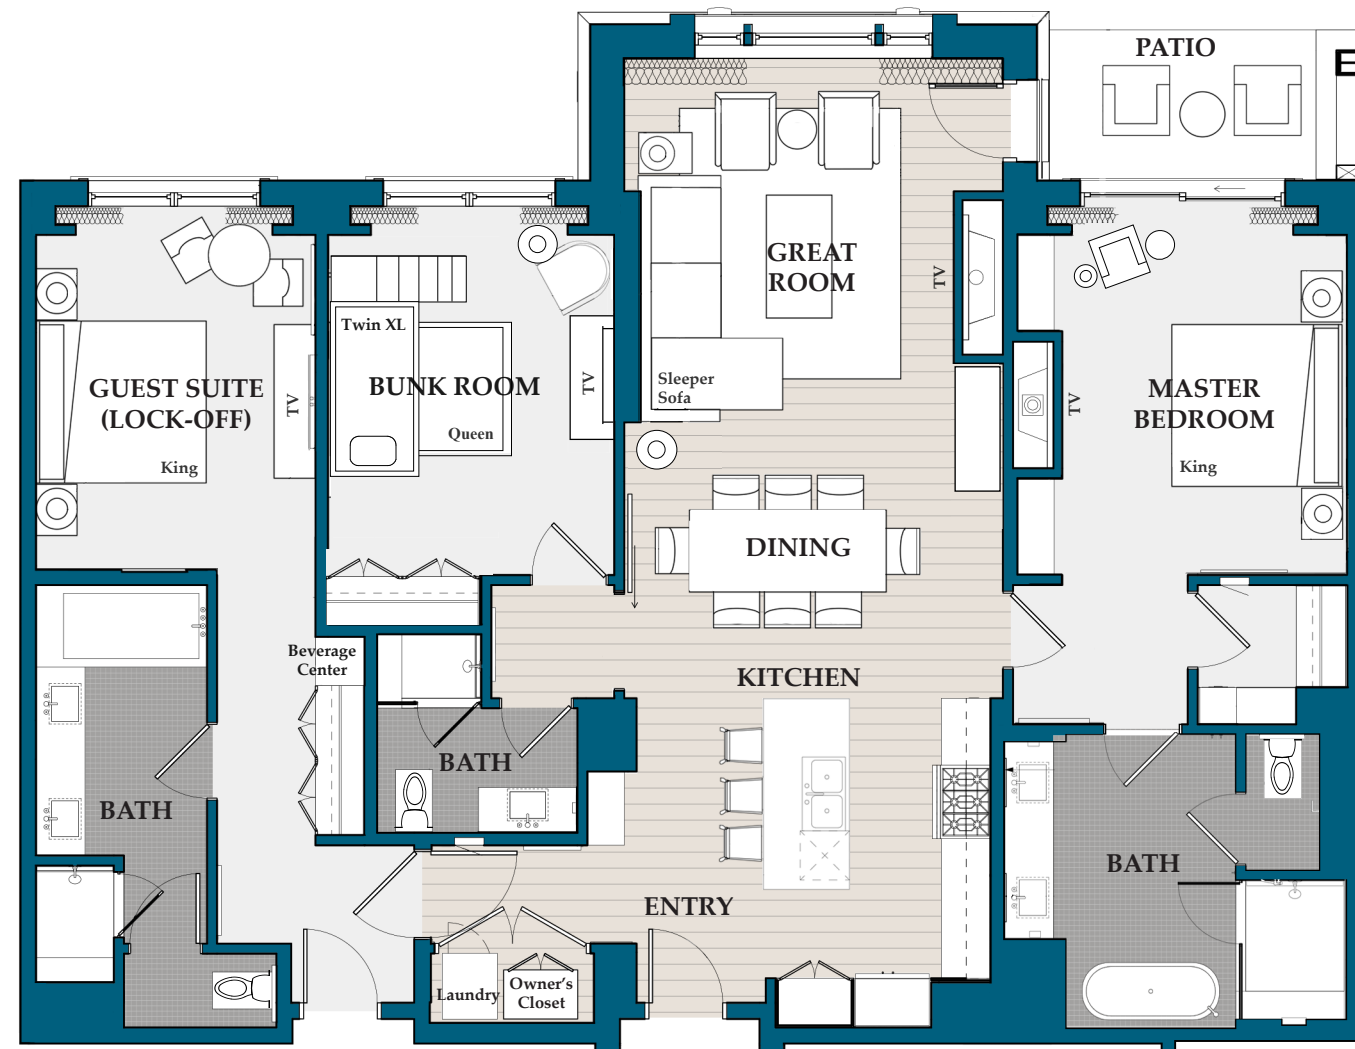

Residence 4

1,973 sq. ft. / Bedrooms: 3 / Bathrooms: 3 / Lock-off / Level 2

Residence 5

2,068 sq. ft. / Bedrooms: 3 / Bathrooms: 3 / Lock-off / Level 2

Residence 6

1,995 sq. ft. / Bedrooms: 3 / Bathrooms: 3 / Lock-off / Level 2

Residence 8

2,229 sq. ft. / Bedrooms: 3 / Bathrooms: 3 / Lock-off / Level 3

Residence 10

1,955 sq. ft. / Bedrooms: 3 / Bathrooms: 3 / Lock-off / Level 3

Residence 11

2,068 sq. ft. / Bedrooms: 3 / Bathrooms: 3 / Lock-off / Level 3

Residence 12

1,985 sq. ft. / Bedrooms: 3 / Bathrooms: 3 / Lock-off / Level 3

Residence 14

1,995 sq. ft. / Bedrooms: 3 / Bathrooms: 3 / Lock-off / Level 3

Residence 17

2,198 sq. ft. / Bedrooms: 3 / Bathrooms: 3 / Lock-off / Level 4

Residence 19

1,955 sq. ft. / Bedrooms: 3 / Bathrooms: 3 / Lock-off / Level 4

Residence 20

2,068 sq. ft. / Bedrooms: 3 / Bathrooms: 3 / Lock-off / Level 4

Residence 21

1,985 sq. ft. / Bedrooms: 3 / Bathrooms: 3 / Lock-off / Level 4