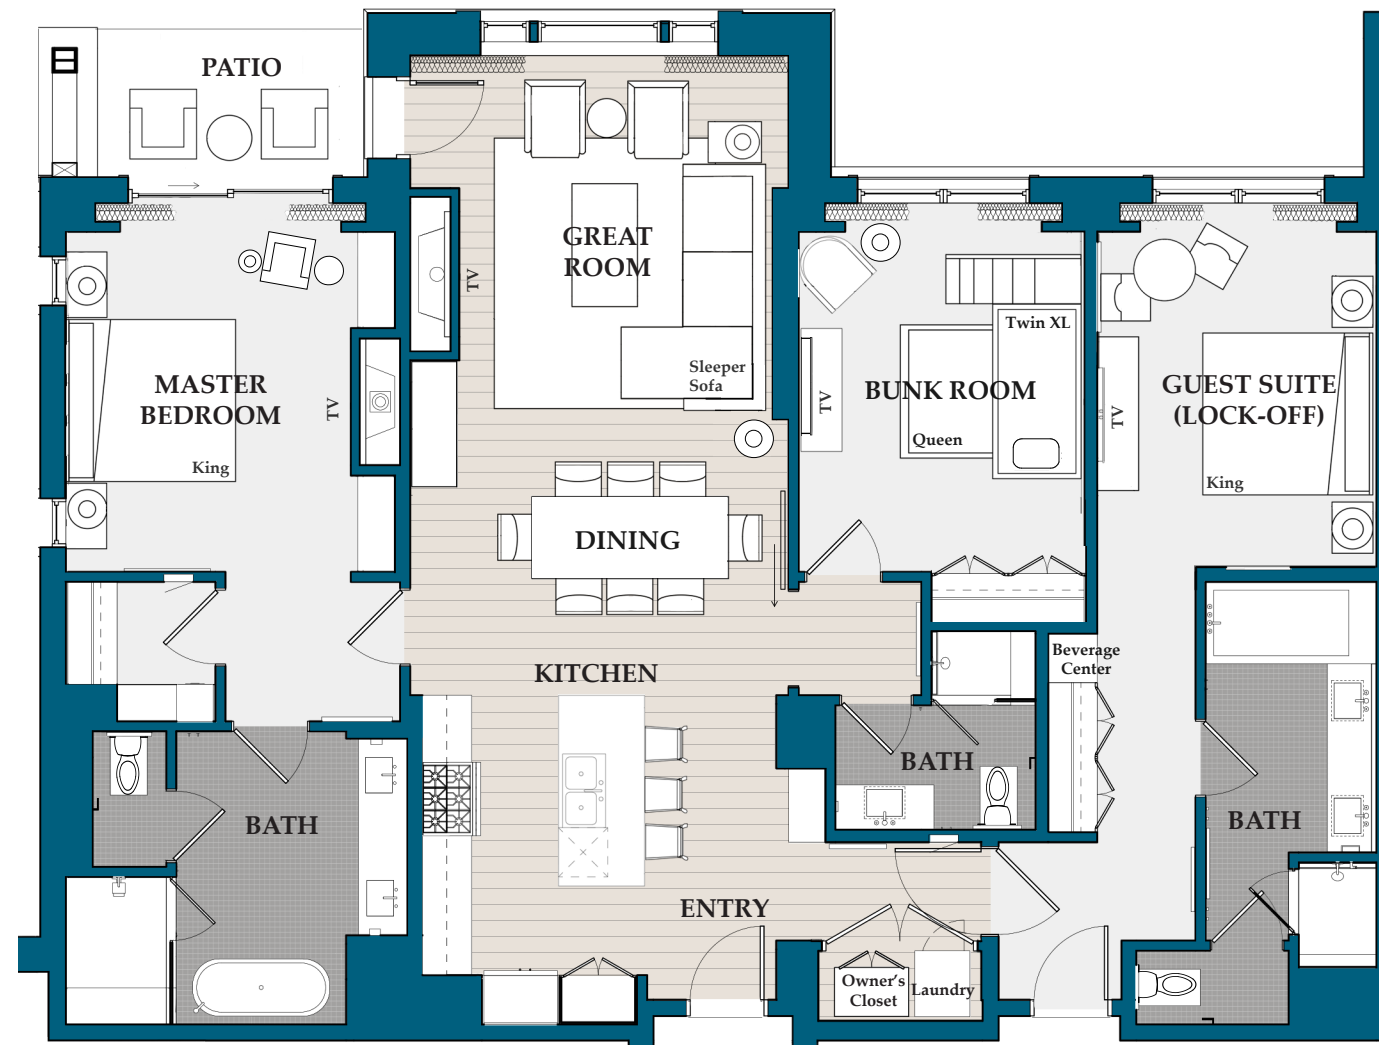

Residence 12

1,985 sq. ft. / Bedrooms: 3 / Bathrooms: 3 / Lock-off / Level 3

Residence 14

1,995 sq. ft. / Bedrooms: 3 / Bathrooms: 3 / Lock-off / Level 3

Residence 17

2,198 sq. ft. / Bedrooms: 3 / Bathrooms: 3 / Lock-off / Level 4

Residence 19

1,955 sq. ft. / Bedrooms: 3 / Bathrooms: 3 / Lock-off / Level 4

Residence 20

2,068 sq. ft. / Bedrooms: 3 / Bathrooms: 3 / Lock-off / Level 4

Residence 21

1,985 sq. ft. / Bedrooms: 3 / Bathrooms: 3 / Lock-off / Level 4

Residence 23

1,981 sq. ft. / Bedrooms: 3 / Bathrooms: 3 / Lock-off / Level 4

Residence 25

2,028 sq. ft. / Bedrooms: 3 / Bathrooms: 3 / Lock-off / Level 5

Residence 28

1,976 sq. ft. / Bedrooms: 3 / Bathrooms: 3 / Lock-off / Level 5