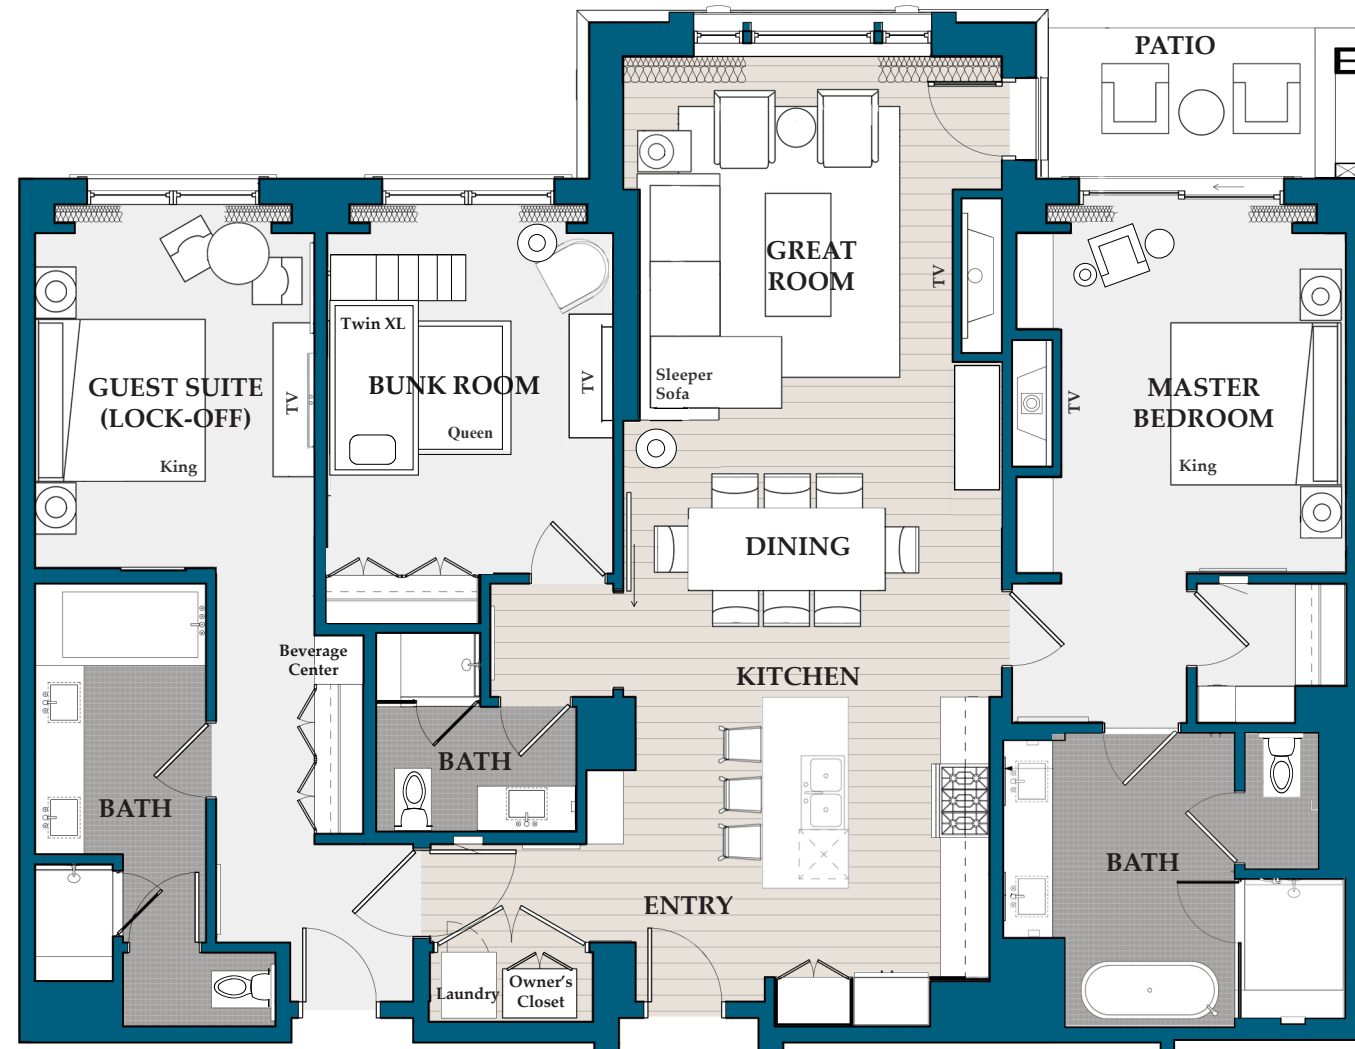

Residence 23

1,981 sq. ft. / Bedrooms: 3 / Bathrooms: 3 / Lock-off / Level 4

Residence 25

2,028 sq. ft. / Bedrooms: 3 / Bathrooms: 3 / Lock-off / Level 5

Residence 28

1,976 sq. ft. / Bedrooms: 3 / Bathrooms: 3 / Lock-off / Level 5

Residence 29

1,973 sq. ft. / Bedrooms: 3 / Bathrooms: 3 / Lock-off / Level 5

M
MONTAGE
RESIDENCES
BIG SKY

Residence 30

2,061 sq. ft. / Bedrooms: 3 / Bathrooms: 3 / Lock-off / Level 5

Residence 31

1,981 sq. ft. / Bedrooms: 3 / Bathrooms: 3 / Lock-off / Level 5