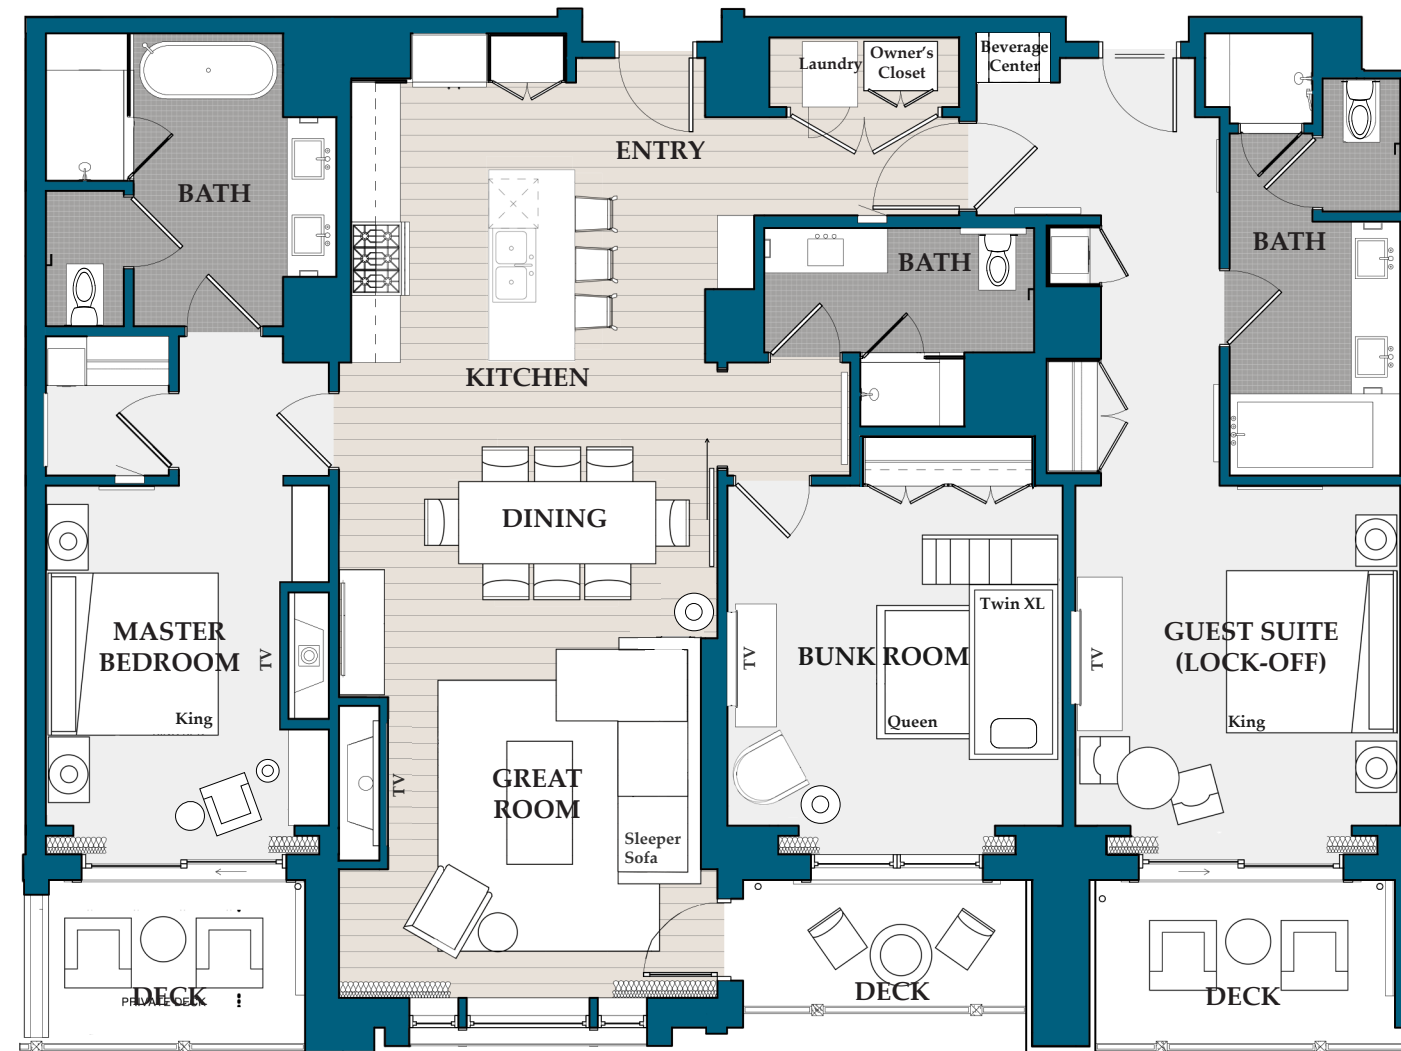

Residence 12

1,985 sq. ft. / Bedrooms: 3 / Bathrooms: 3 / Lock-off / Level 3

Residence 14

1,995 sq. ft. / Bedrooms: 3 / Bathrooms: 3 / Lock-off / Level 3

Residence 17

2,198 sq. ft. / Bedrooms: 3 / Bathrooms: 3 / Lock-off / Level 4

Residence 19

1,955 sq. ft. / Bedrooms: 3 / Bathrooms: 3 / Lock-off / Level 4

Residence 20

2,068 sq. ft. / Bedrooms: 3 / Bathrooms: 3 / Lock-off / Level 4

Residence 21

1,985 sq. ft. / Bedrooms: 3 / Bathrooms: 3 / Lock-off / Level 4

Residence 23

1,981 sq. ft. / Bedrooms: 3 / Bathrooms: 3 / Lock-off / Level 4

Residence 25

2,028 sq. ft. / Bedrooms: 3 / Bathrooms: 3 / Lock-off / Level 5

Residence 28

1,976 sq. ft. / Bedrooms: 3 / Bathrooms: 3 / Lock-off / Level 5