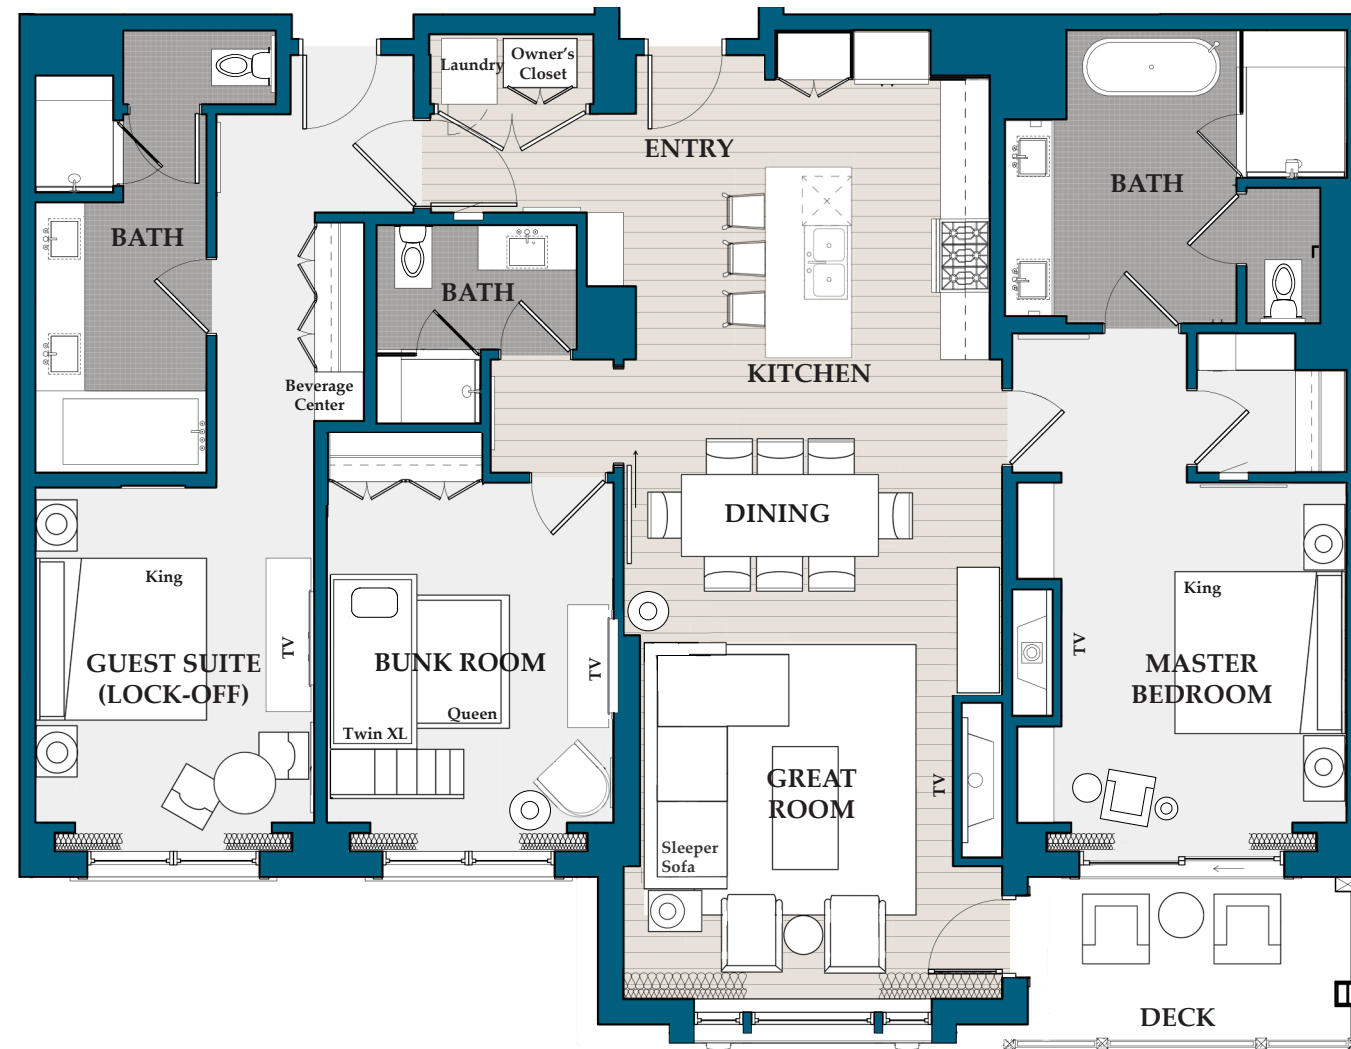

Residence 23

1,981 sq. ft. / Bedrooms: 3 / Bathrooms: 3 / Lock-off / Level 4

Residence 25

2,028 sq. ft. / Bedrooms: 3 / Bathrooms: 3 / Lock-off / Level 5

Residence 28

1,976 sq. ft. / Bedrooms: 3 / Bathrooms: 3 / Lock-off / Level 5

Residence 29

1,973 sq. ft. / Bedrooms: 3 / Bathrooms: 3 / Lock-off / Level 5

M
MONTAGE
RESIDENCES
BIG SKY

Residence 30

2,061 sq. ft. / Bedrooms: 3 / Bathrooms: 3 / Lock-off / Level 5

Residence 31

1,981 sq. ft. / Bedrooms: 3 / Bathrooms: 3 / Lock-off / Level 5