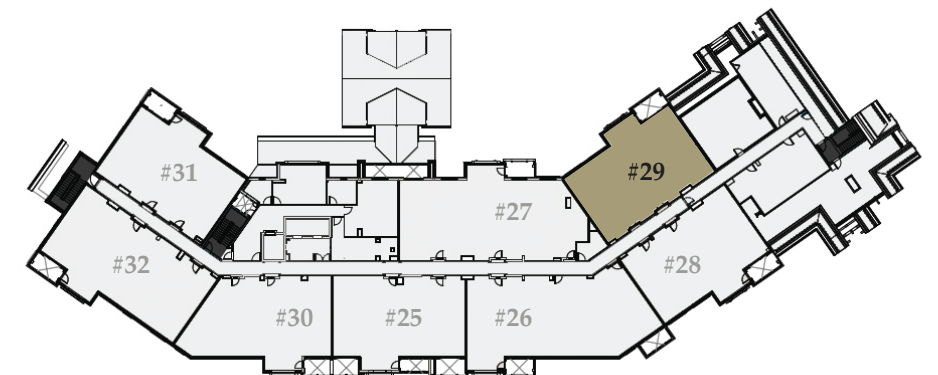

Residence 23

1,981 sq. ft. / Bedrooms: 3 / Bathrooms: 3 / Lock-off / Level 4

Residence 25

2,028 sq. ft. / Bedrooms: 3 / Bathrooms: 3 / Lock-off / Level 5

Residence 28

1,976 sq. ft. / Bedrooms: 3 / Bathrooms: 3 / Lock-off / Level 5

Residence 29

1,973 sq. ft. / Bedrooms: 3 / Bathrooms: 3 / Lock-off / Level 5

M
MONTAGE
RESIDENCES
BIG SKY

Residence 30

2,061 sq. ft. / Bedrooms: 3 / Bathrooms: 3 / Lock-off / Level 5

Residence 31

1,981 sq. ft. / Bedrooms: 3 / Bathrooms: 3 / Lock-off / Level 5