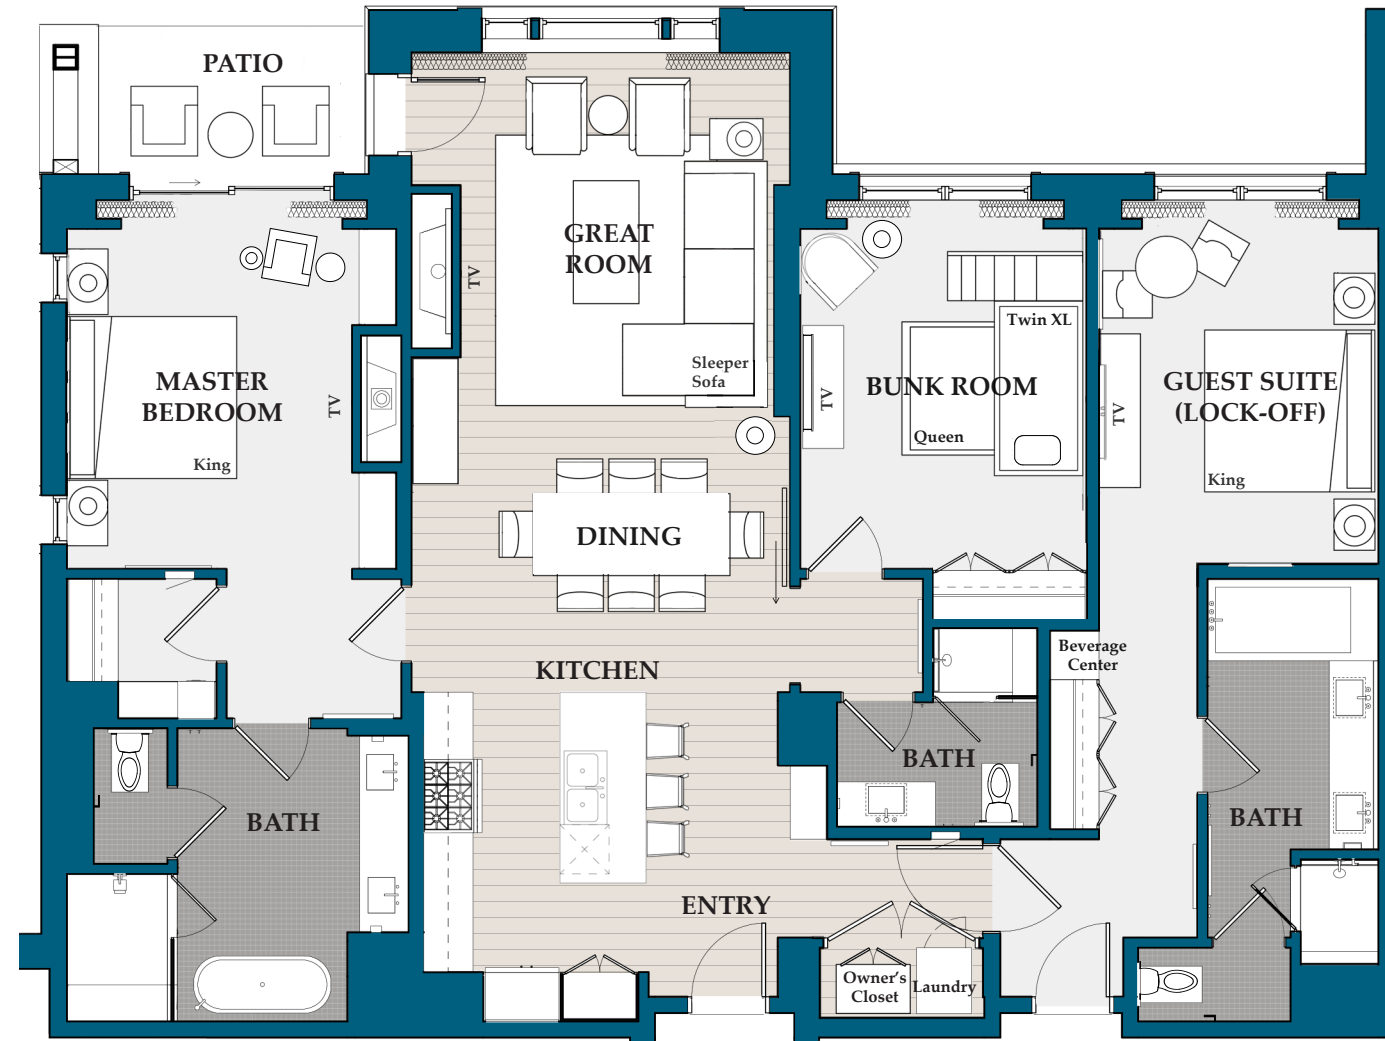

Residence 4

1,973 sq. ft. / Bedrooms: 3 / Bathrooms: 3 / Lock-off / Level 2

Residence 5

2,068 sq. ft. / Bedrooms: 3 / Bathrooms: 3 / Lock-off / Level 2

Residence 6

1,995 sq. ft. / Bedrooms: 3 / Bathrooms: 3 / Lock-off / Level 2

Residence 8

2,229 sq. ft. / Bedrooms: 3 / Bathrooms: 3 / Lock-off / Level 3

Residence 10

1,955 sq. ft. / Bedrooms: 3 / Bathrooms: 3 / Lock-off / Level 3

Residence 11

2,068 sq. ft. / Bedrooms: 3 / Bathrooms: 3 / Lock-off / Level 3

Residence 12

1,985 sq. ft. / Bedrooms: 3 / Bathrooms: 3 / Lock-off / Level 3

Residence 14

1,995 sq. ft. / Bedrooms: 3 / Bathrooms: 3 / Lock-off / Level 3

Residence 17

2,198 sq. ft. / Bedrooms: 3 / Bathrooms: 3 / Lock-off / Level 4

Residence 19

1,955 sq. ft. / Bedrooms: 3 / Bathrooms: 3 / Lock-off / Level 4

Residence 20

2,068 sq. ft. / Bedrooms: 3 / Bathrooms: 3 / Lock-off / Level 4

Residence 21

1,985 sq. ft. / Bedrooms: 3 / Bathrooms: 3 / Lock-off / Level 4