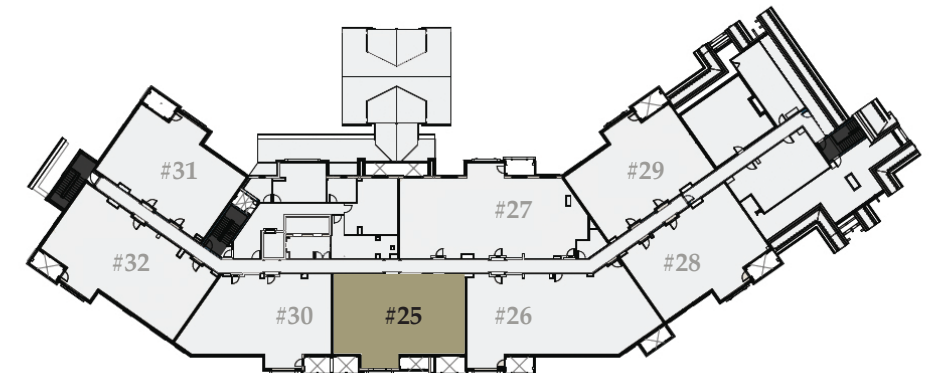

Residence 19

1,955 sq. ft. / Bedrooms: 3 / Bathrooms: 3 / Lock-off / Level 4

Residence 20

2,068 sq. ft. / Bedrooms: 3 / Bathrooms: 3 / Lock-off / Level 4

Residence 21

1,985 sq. ft. / Bedrooms: 3 / Bathrooms: 3 / Lock-off / Level 4

Residence 23

1,981 sq. ft. / Bedrooms: 3 / Bathrooms: 3 / Lock-off / Level 4

Residence 25

2,028 sq. ft. / Bedrooms: 3 / Bathrooms: 3 / Lock-off / Level 5

Residence 28

1,976 sq. ft. / Bedrooms: 3 / Bathrooms: 3 / Lock-off / Level 5