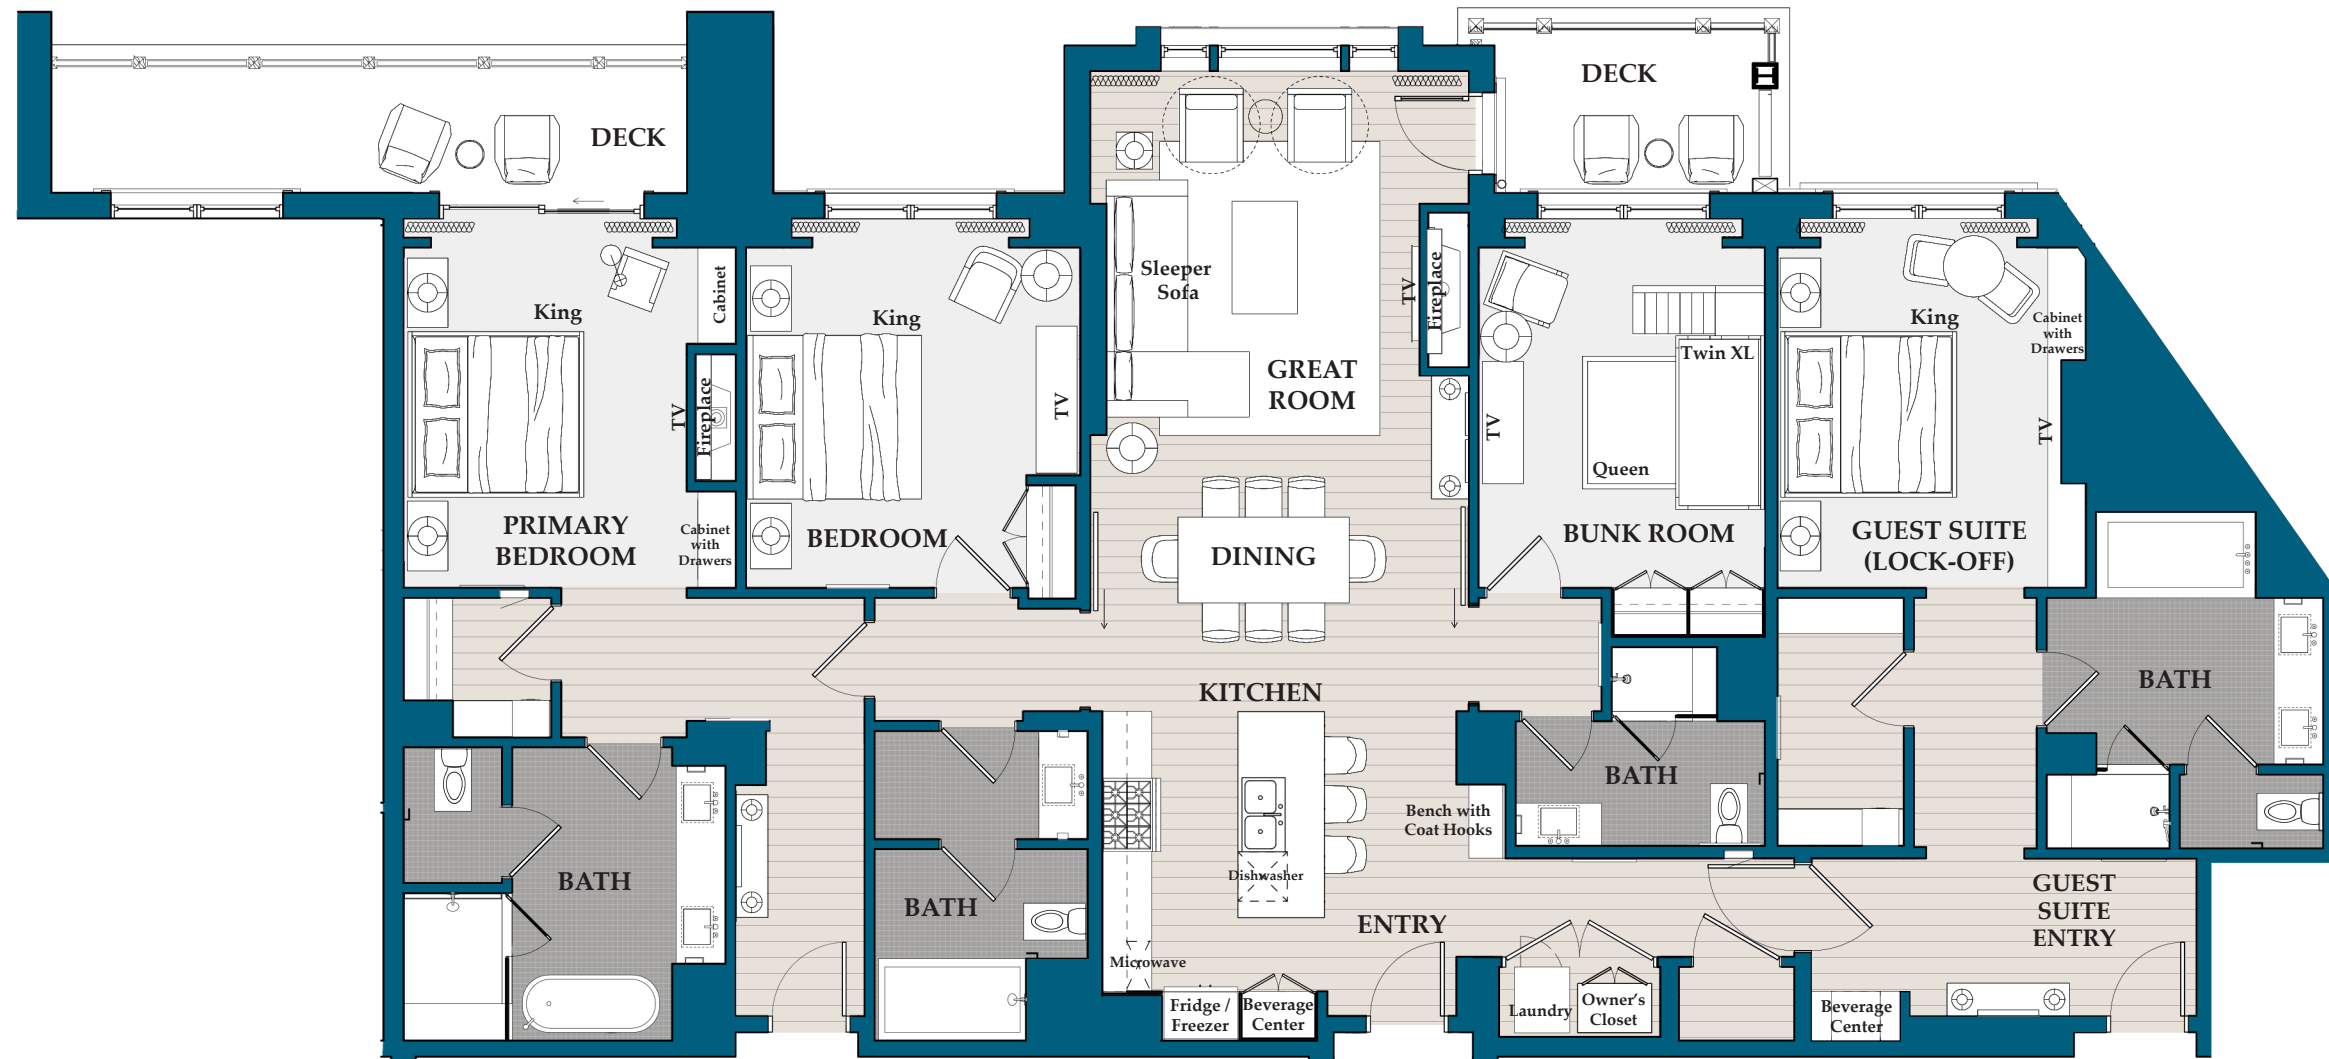

# Residence 26

2,728 sq. ft. / Bedrooms: 4 / Bathrooms: 4 / Lock-off / Level 5

*M*  
**MONTAGE  
RESIDENCES**  
BIG SKY

# Residence 27

2,680 sq. ft. / Bedrooms: 4 / Bathrooms: 4 / Lock-off / Level 5