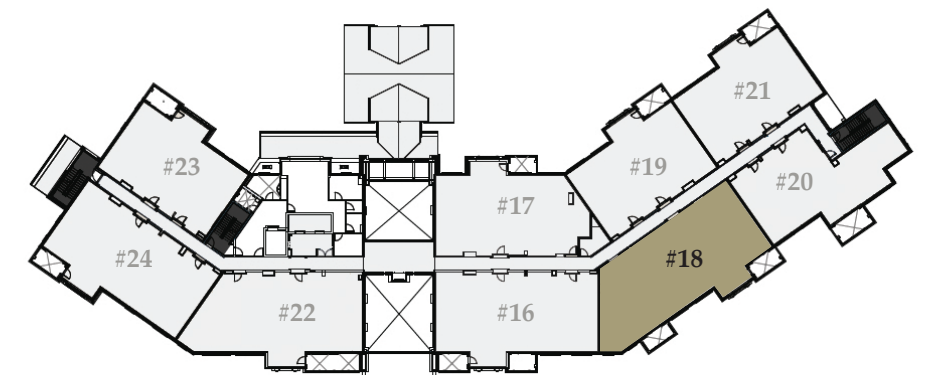

# Residence 16

2,437 sq. ft. / Bedrooms: 4 / Bathrooms: 4 / Lock-off / Level 4

# Residence 18

2,713 sq. ft. / Bedrooms: 4 / Bathrooms: 4 / Lock-off / Level 4