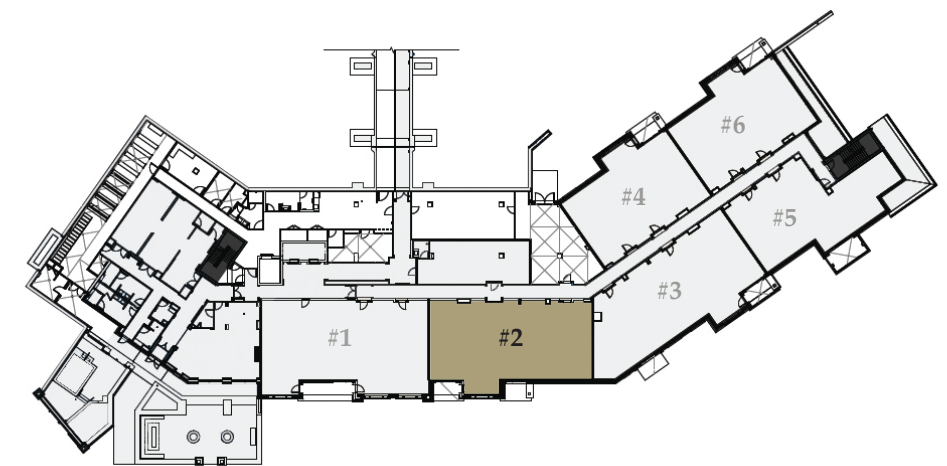

# Residence 1

2,752 sq. ft. / Bedrooms: 4 / Bathrooms: 4 / Lock-off / Level 2

# Residence 2

2,460 sq. ft. / Bedrooms: 4 / Bathrooms: 4 / Lock-off / Level 2