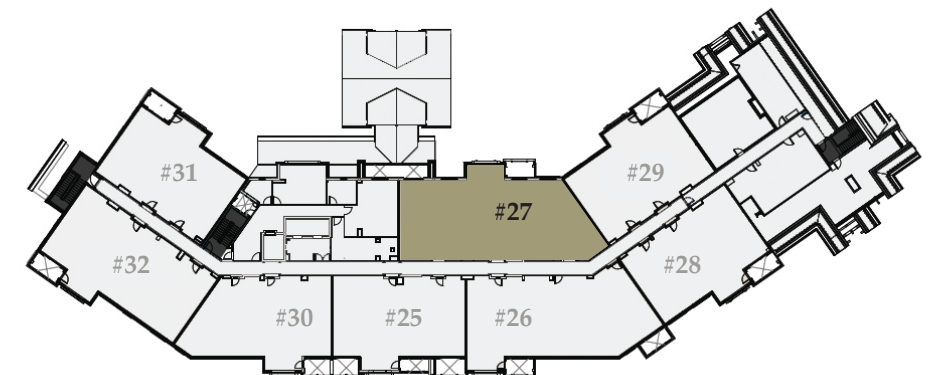

Residence 27

2,680 sq. ft. / Bedrooms: 4 / Bathrooms: 4 / Lock-off / Level 5