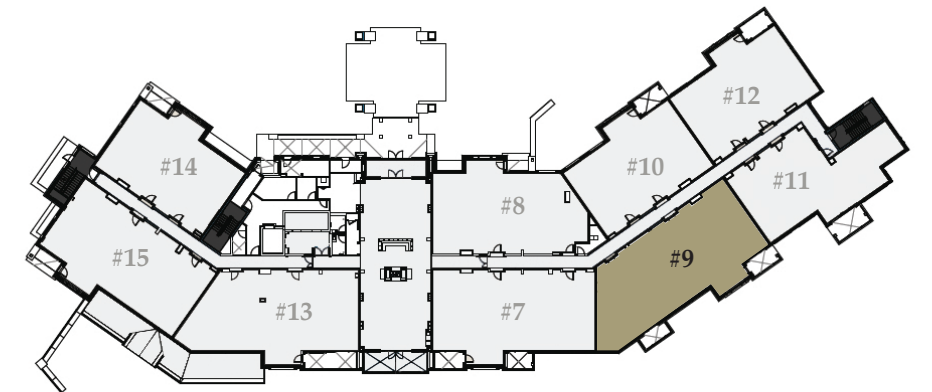

Residence 9

2,712 sq. ft. / Bedrooms: 4 / Bathrooms: 4 / Lock-off / Level 3