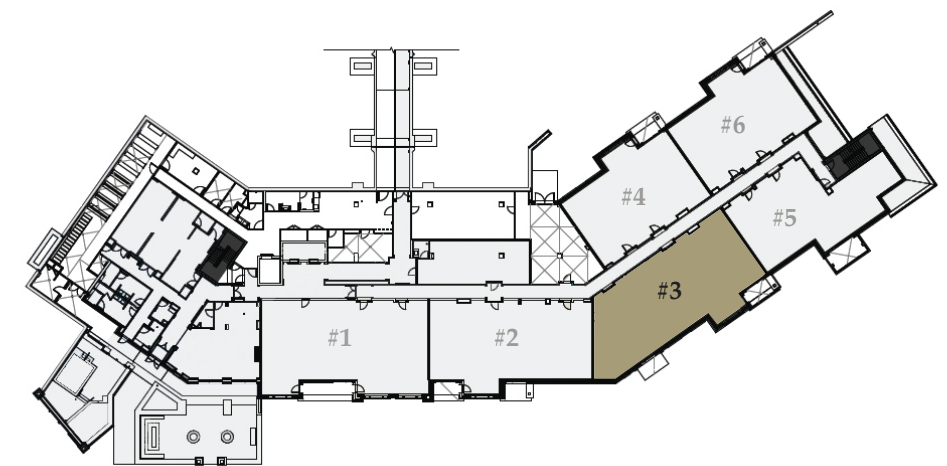

Residence 3

2,742 sq. ft. / Bedrooms: 4 / Bathrooms: 4 / Lock-off / Level 2