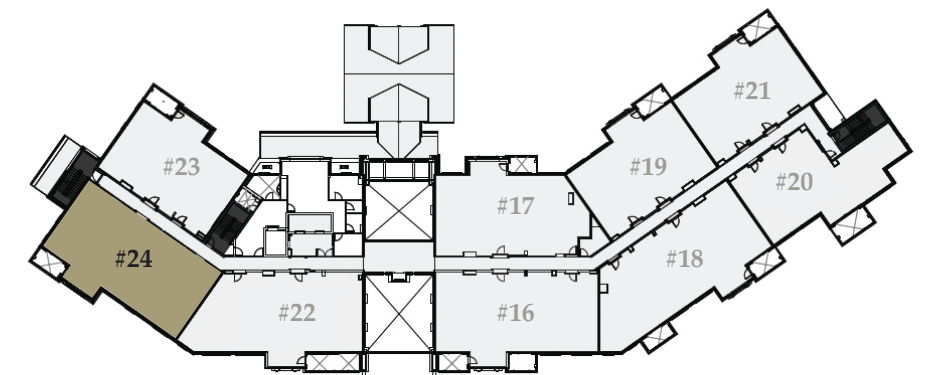

Residence 24

2,451 sq. ft. / Bedrooms: 4 / Bathrooms: 4 / Lock-off / Level 4