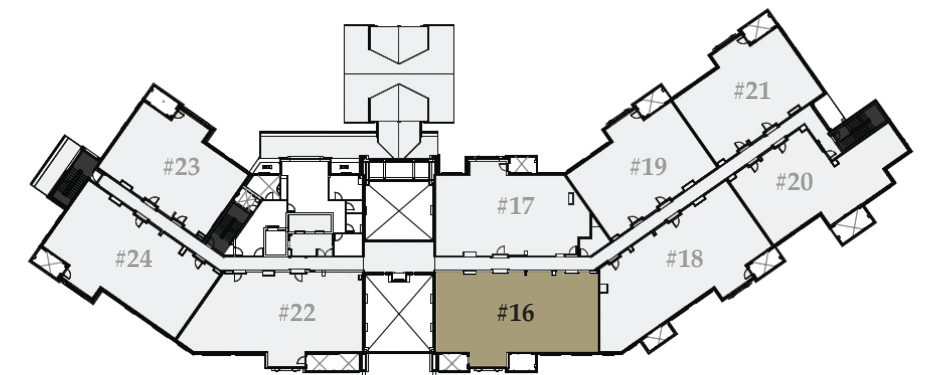

Residence 16

2,437 sq. ft. / Bedrooms: 4 / Bathrooms: 4 / Lock-off / Level 4