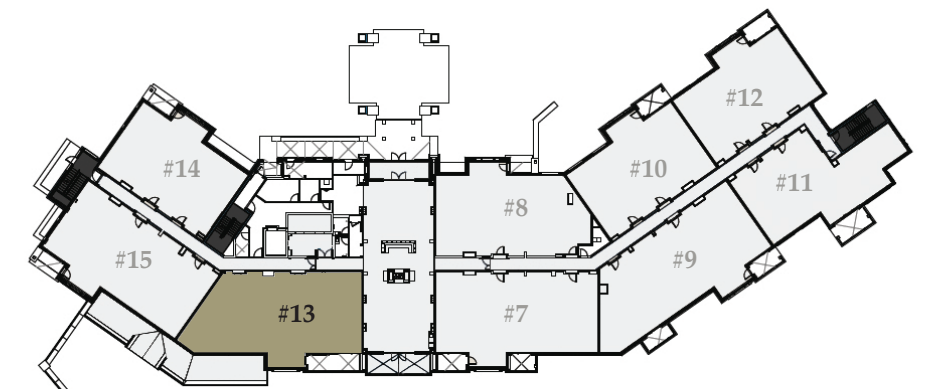

Residence 13

2,478 sq. ft. / Bedrooms: 4 / Bathrooms: 4 / Lock-off / Level 3