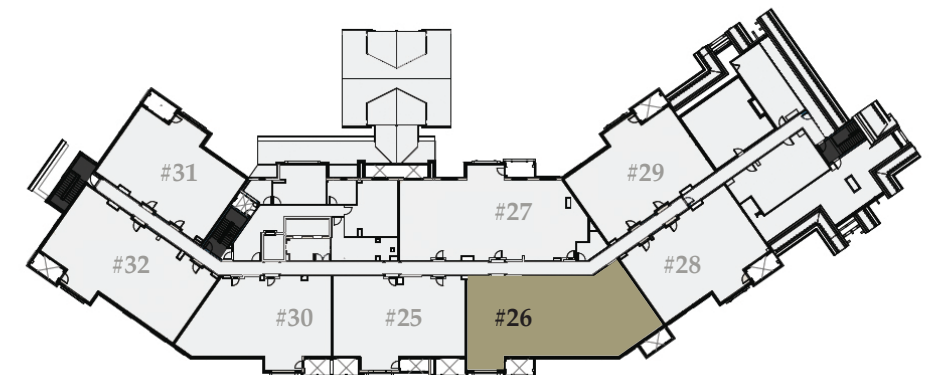

# Residence 26

2,728 sq. ft. / Bedrooms: 4 / Bathrooms: 4 / Lock-off / Level 5

*M*  
**MONTAGE  
RESIDENCES**  
BIG SKY