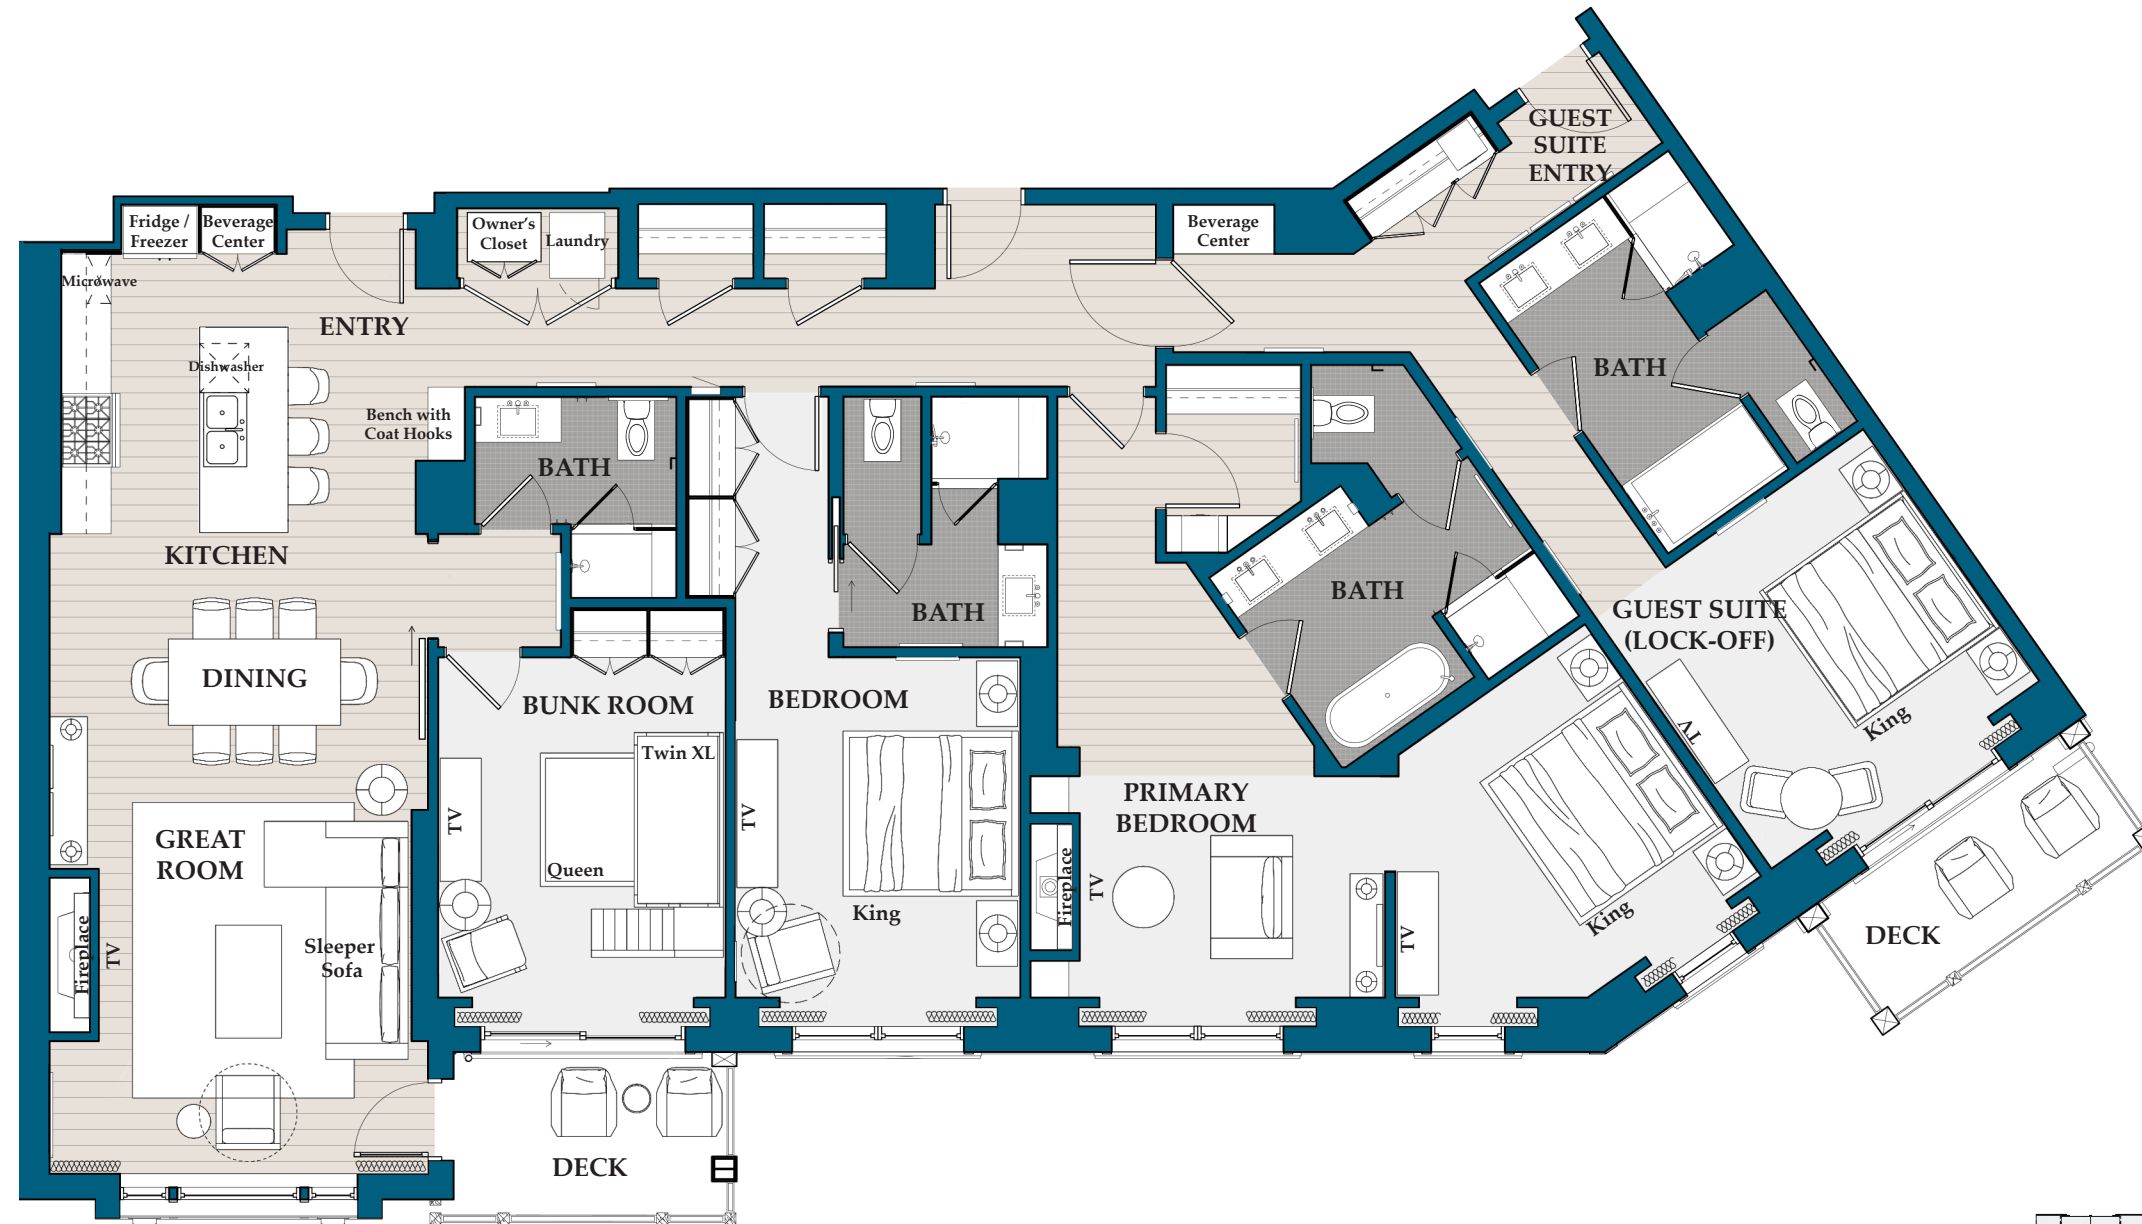

# Residence 22

2,479 sq. ft. / Bedrooms: 4 / Bathrooms: 4 / Lock-off / Level 4

# Residence 26

2,728 sq. ft. / Bedrooms: 4 / Bathrooms: 4 / Lock-off / Level 5

*M*  
**MONTAGE  
RESIDENCES**  
BIG SKY