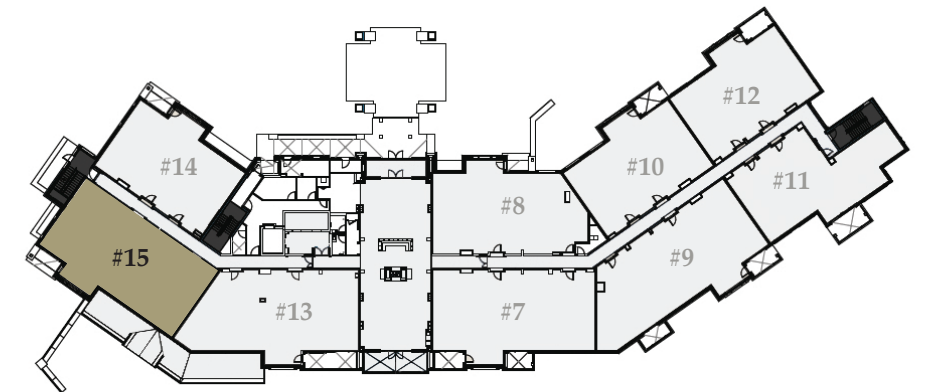

Residence 15

2,462 sq. ft. / Bedrooms: 4 / Bathrooms: 4 / Lock-off / Level 3