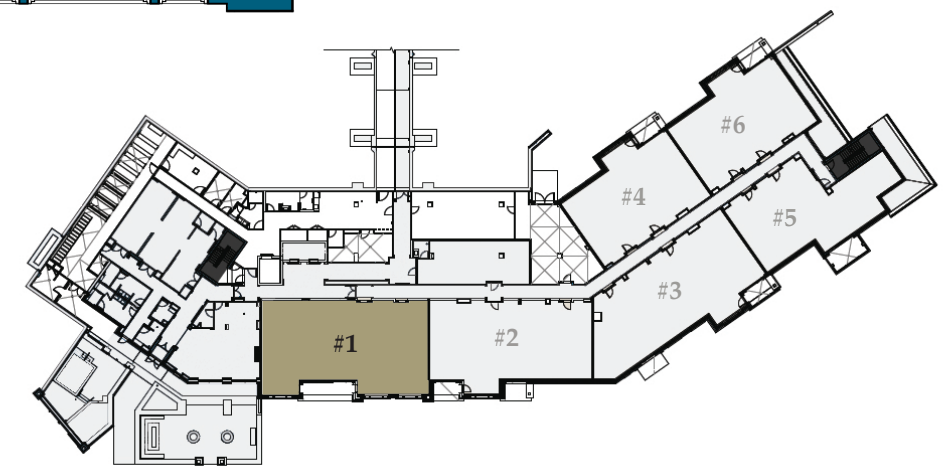

# Residence 1

2,752 sq. ft. / Bedrooms: 4 / Bathrooms: 4 / Lock-off / Level 2

# Residence 2

2,460 sq. ft. / Bedrooms: 4 / Bathrooms: 4 / Lock-off / Level 2