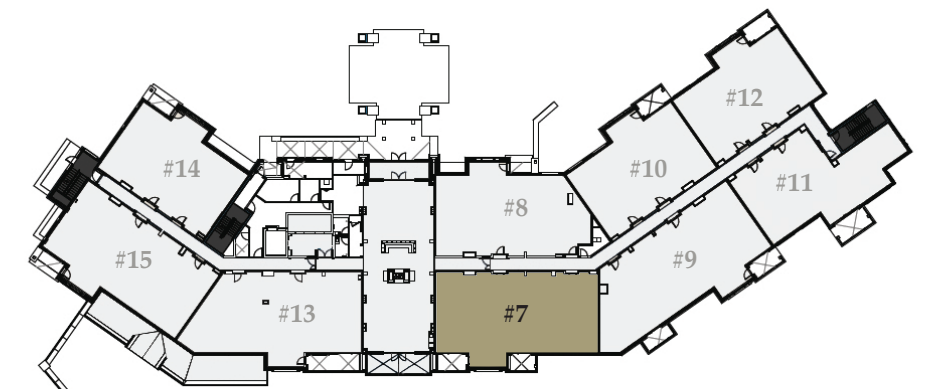

Residence 7

2,437 sq. ft. / Bedrooms: 4 / Bathrooms: 4 / Lock-off / Level 3